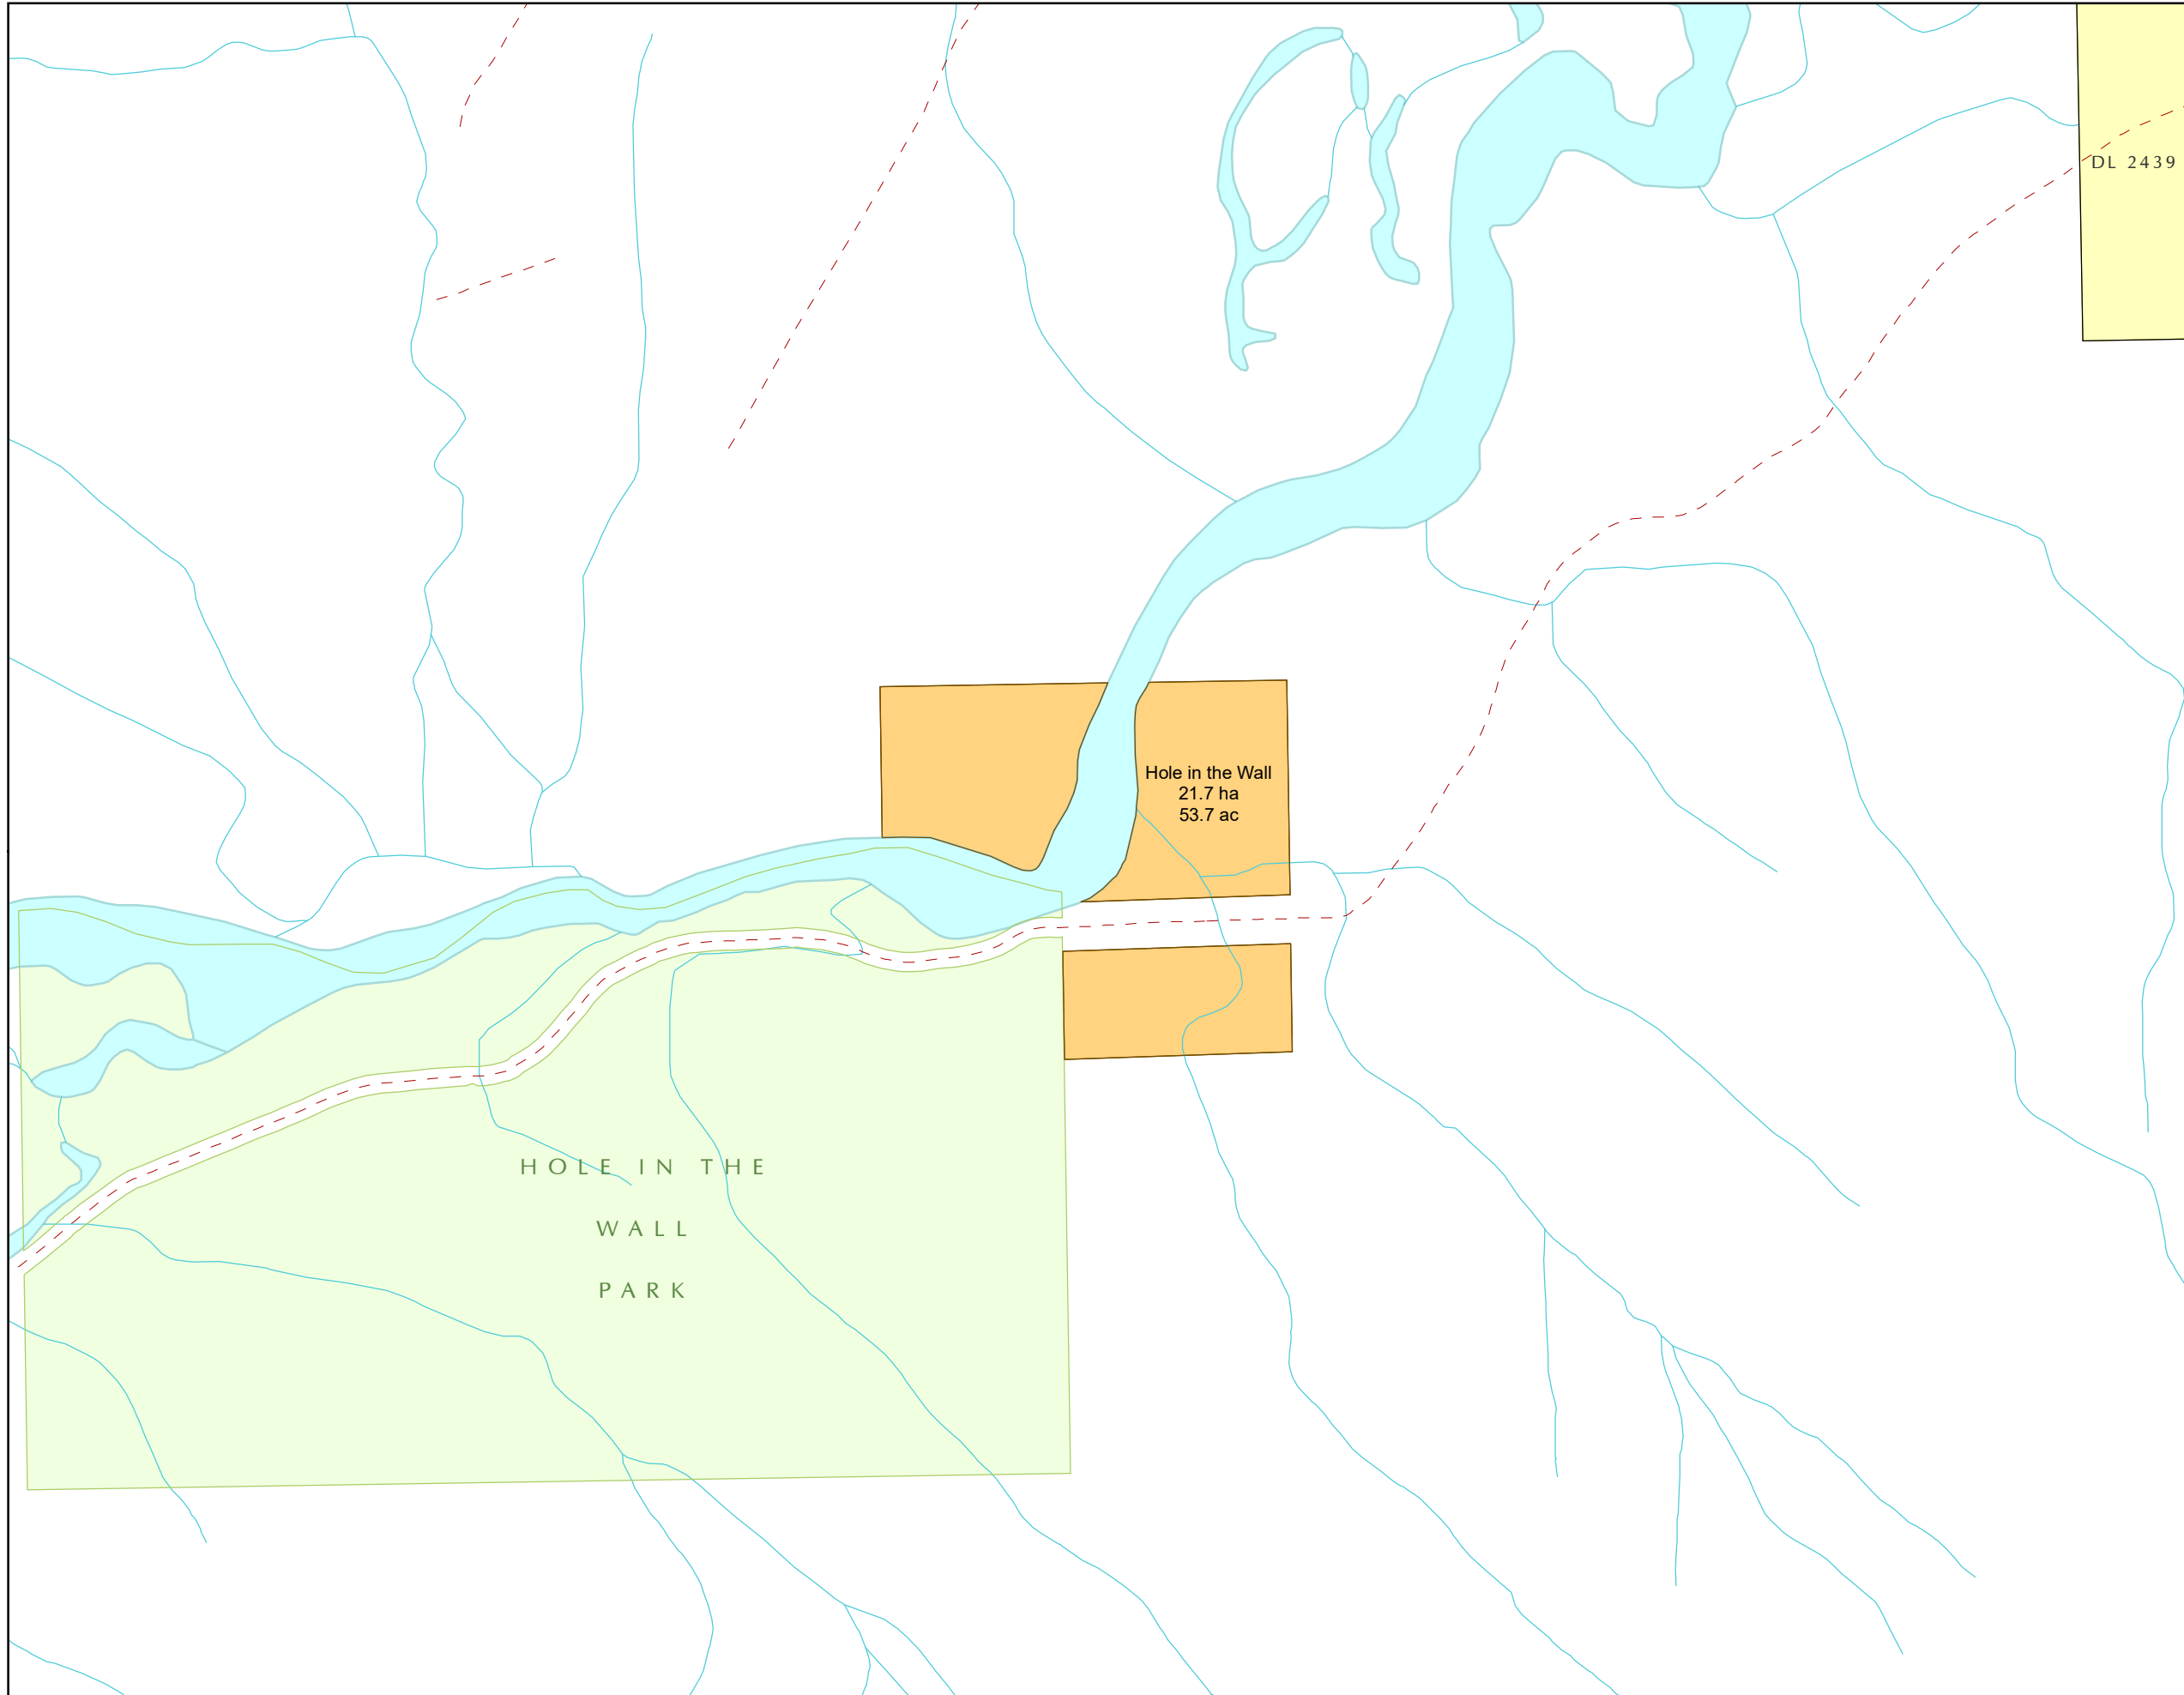

Saulteau First Nation TLE Area of Interest Confirmation Map 12 of 15

- TLE ADOFS
- TLE Equity
- Private Parcel
- Saulteau First Nation Indian Reserve
- Other Indian Reserve
- Park or Protected Area

**Confidential and Without Prejudice.
For internal use only.
Do not distribute.**

DRAFT

1:10,000

Produced by: GeoBC
Created by: Decision Support Section
Coordinate System: NAD 1983 UTM Zone 10N
Date: March 10, 2021
Produced for:
Ministry of Indigenous Relations and Reconciliation