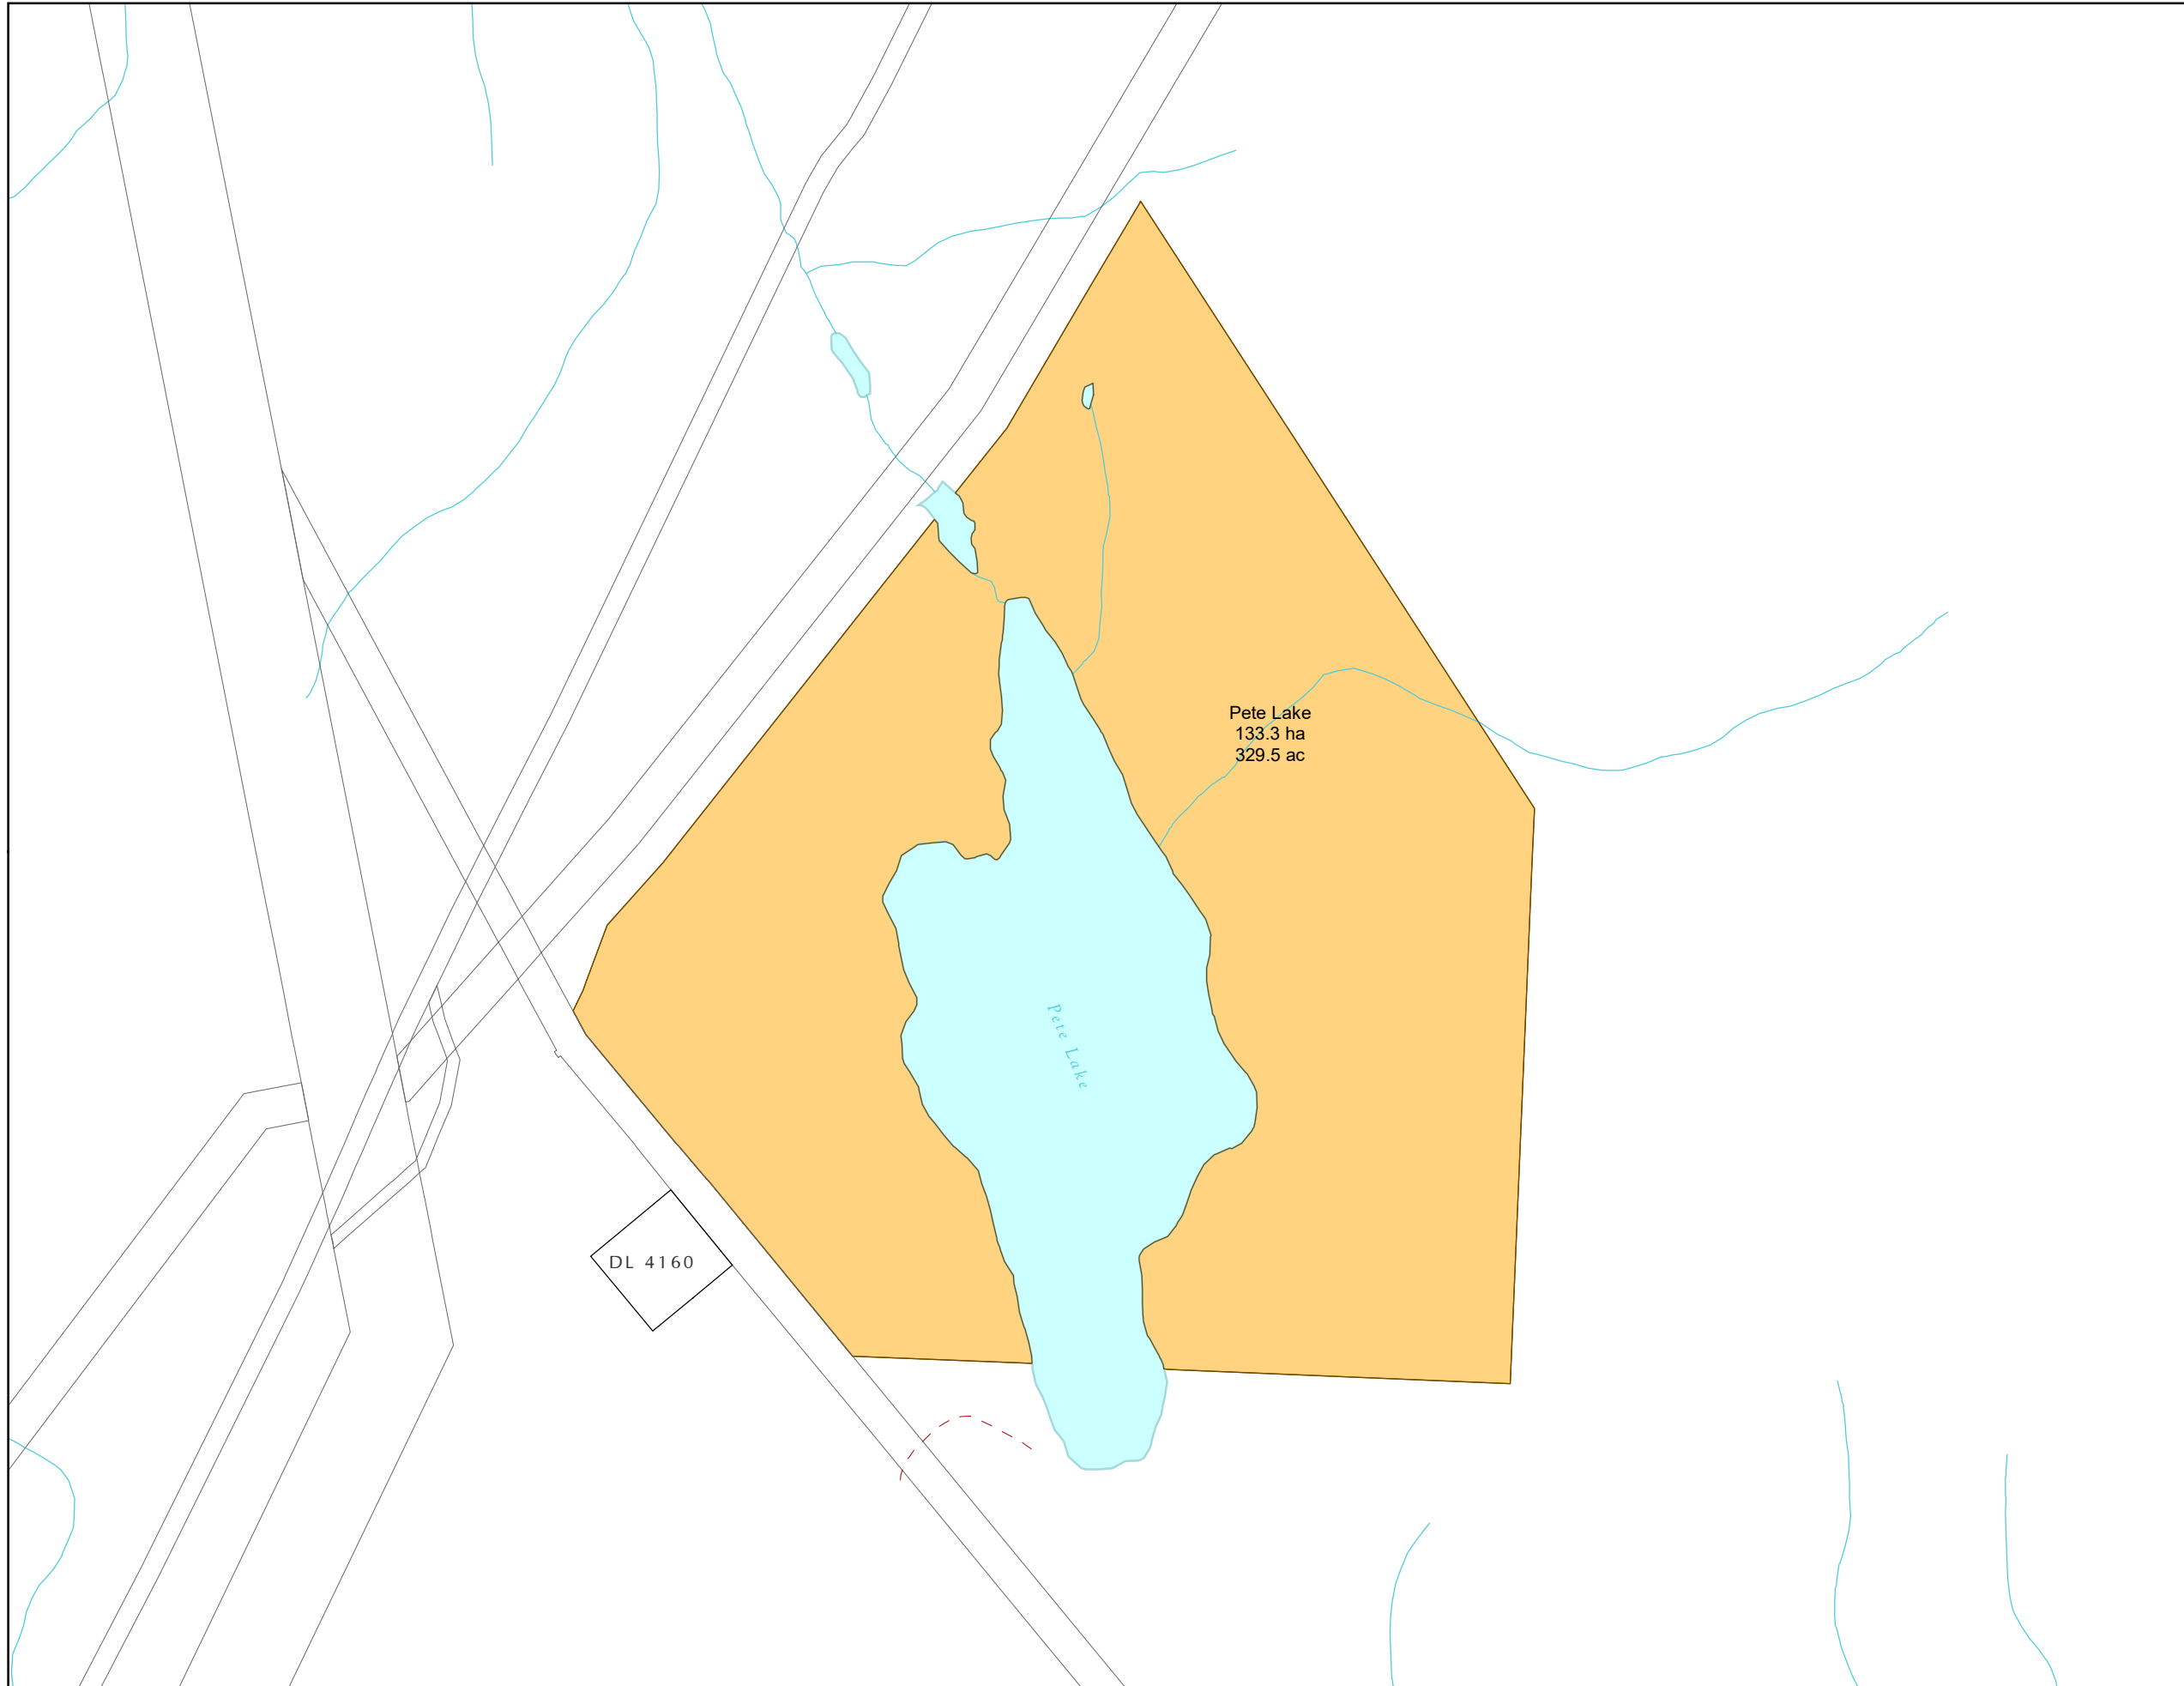

Saulteau First Nation TLE Area of Interest Confirmation Map 4 of 15

- TLE ADOFS
- TLE Equity
- Private Parcel
- Saulteau First Nation Indian Reserve
- Other Indian Reserve
- Park or Protected Area

Confidential and Without Prejudice.
For internal use only.
Do not distribute.

DRAFT

1:10,000

Produced by: GeoBC
Created by: Decision Support Section
Coordinate System: NAD 1983 UTM Zone 10N
Date: March 10, 2021
Produced for:
Ministry of Indigenous Relations and Reconciliation