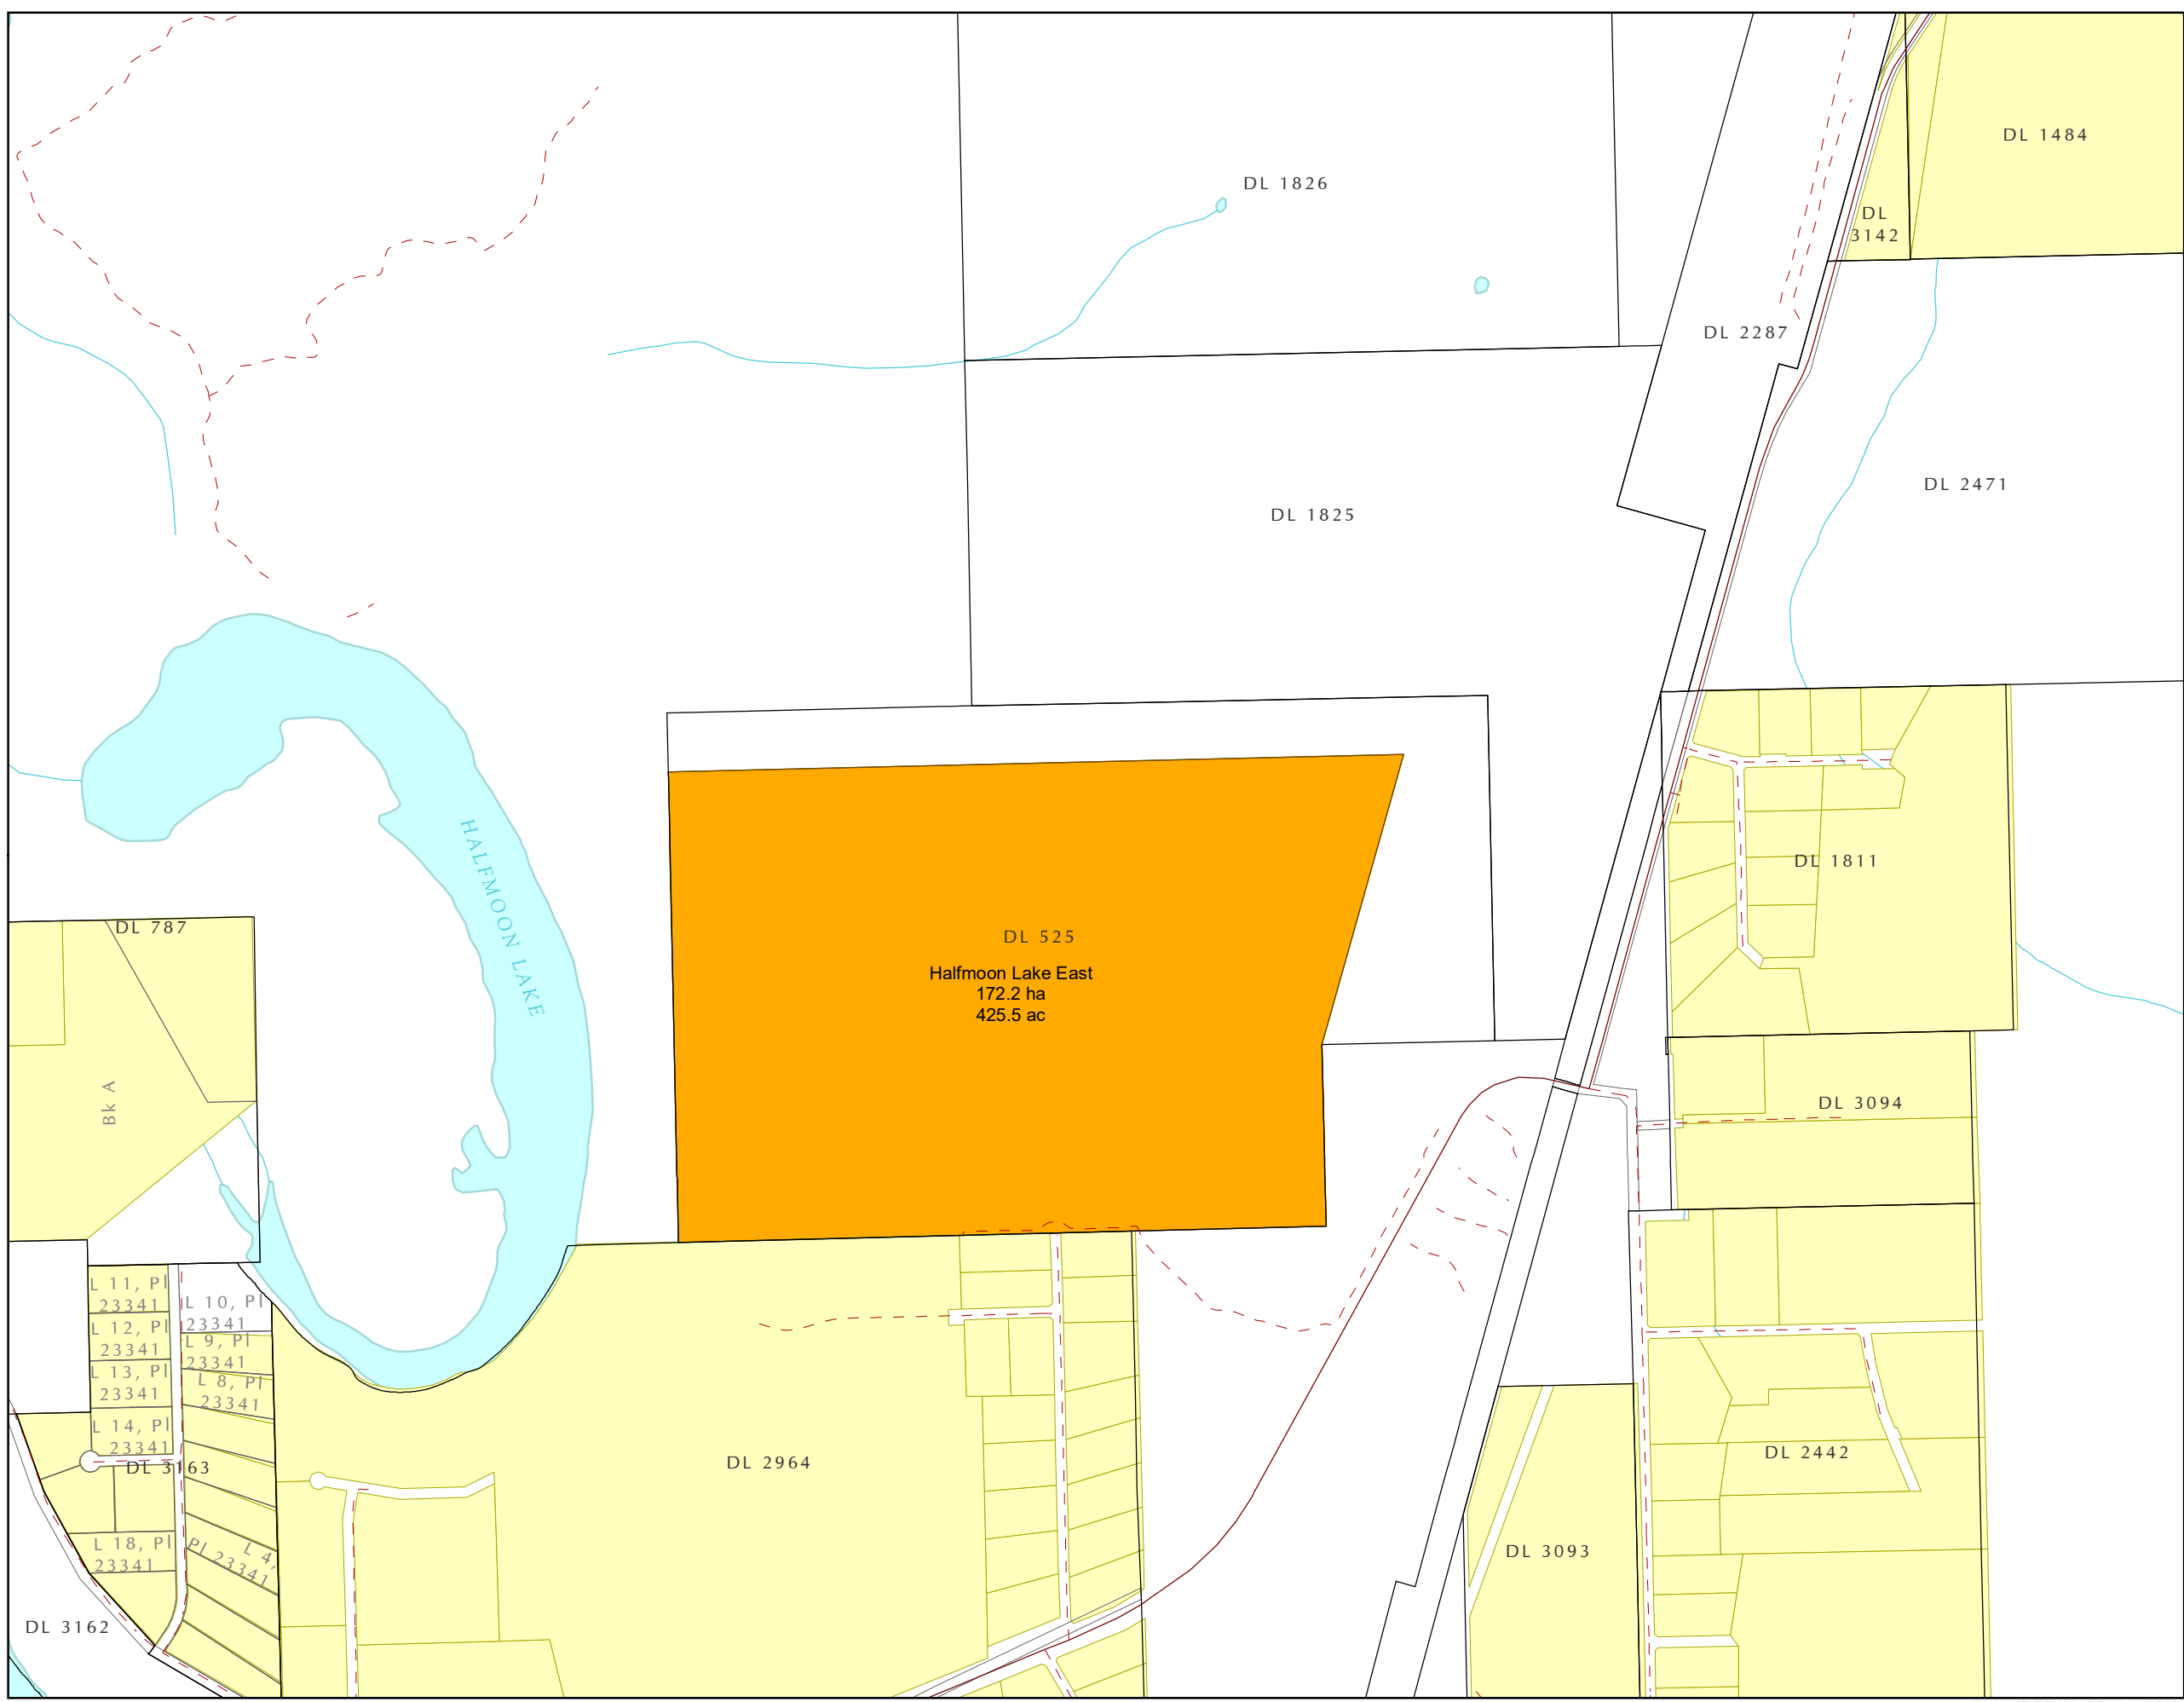

Saulteau First Nation TLE Area of Interest Confirmation Map 10 of 15

**Confidential and Without Prejudice.
For internal use only.
Do not distribute.**

DRAFT

1:15,000

Produced by: GeoBC
Created by: Decision Support Section
Coordinate System: NAD 1983 UTM Zone 10N
Date: March 10, 2021
Produced for:
Ministry of Indigenous Relations and Reconciliation