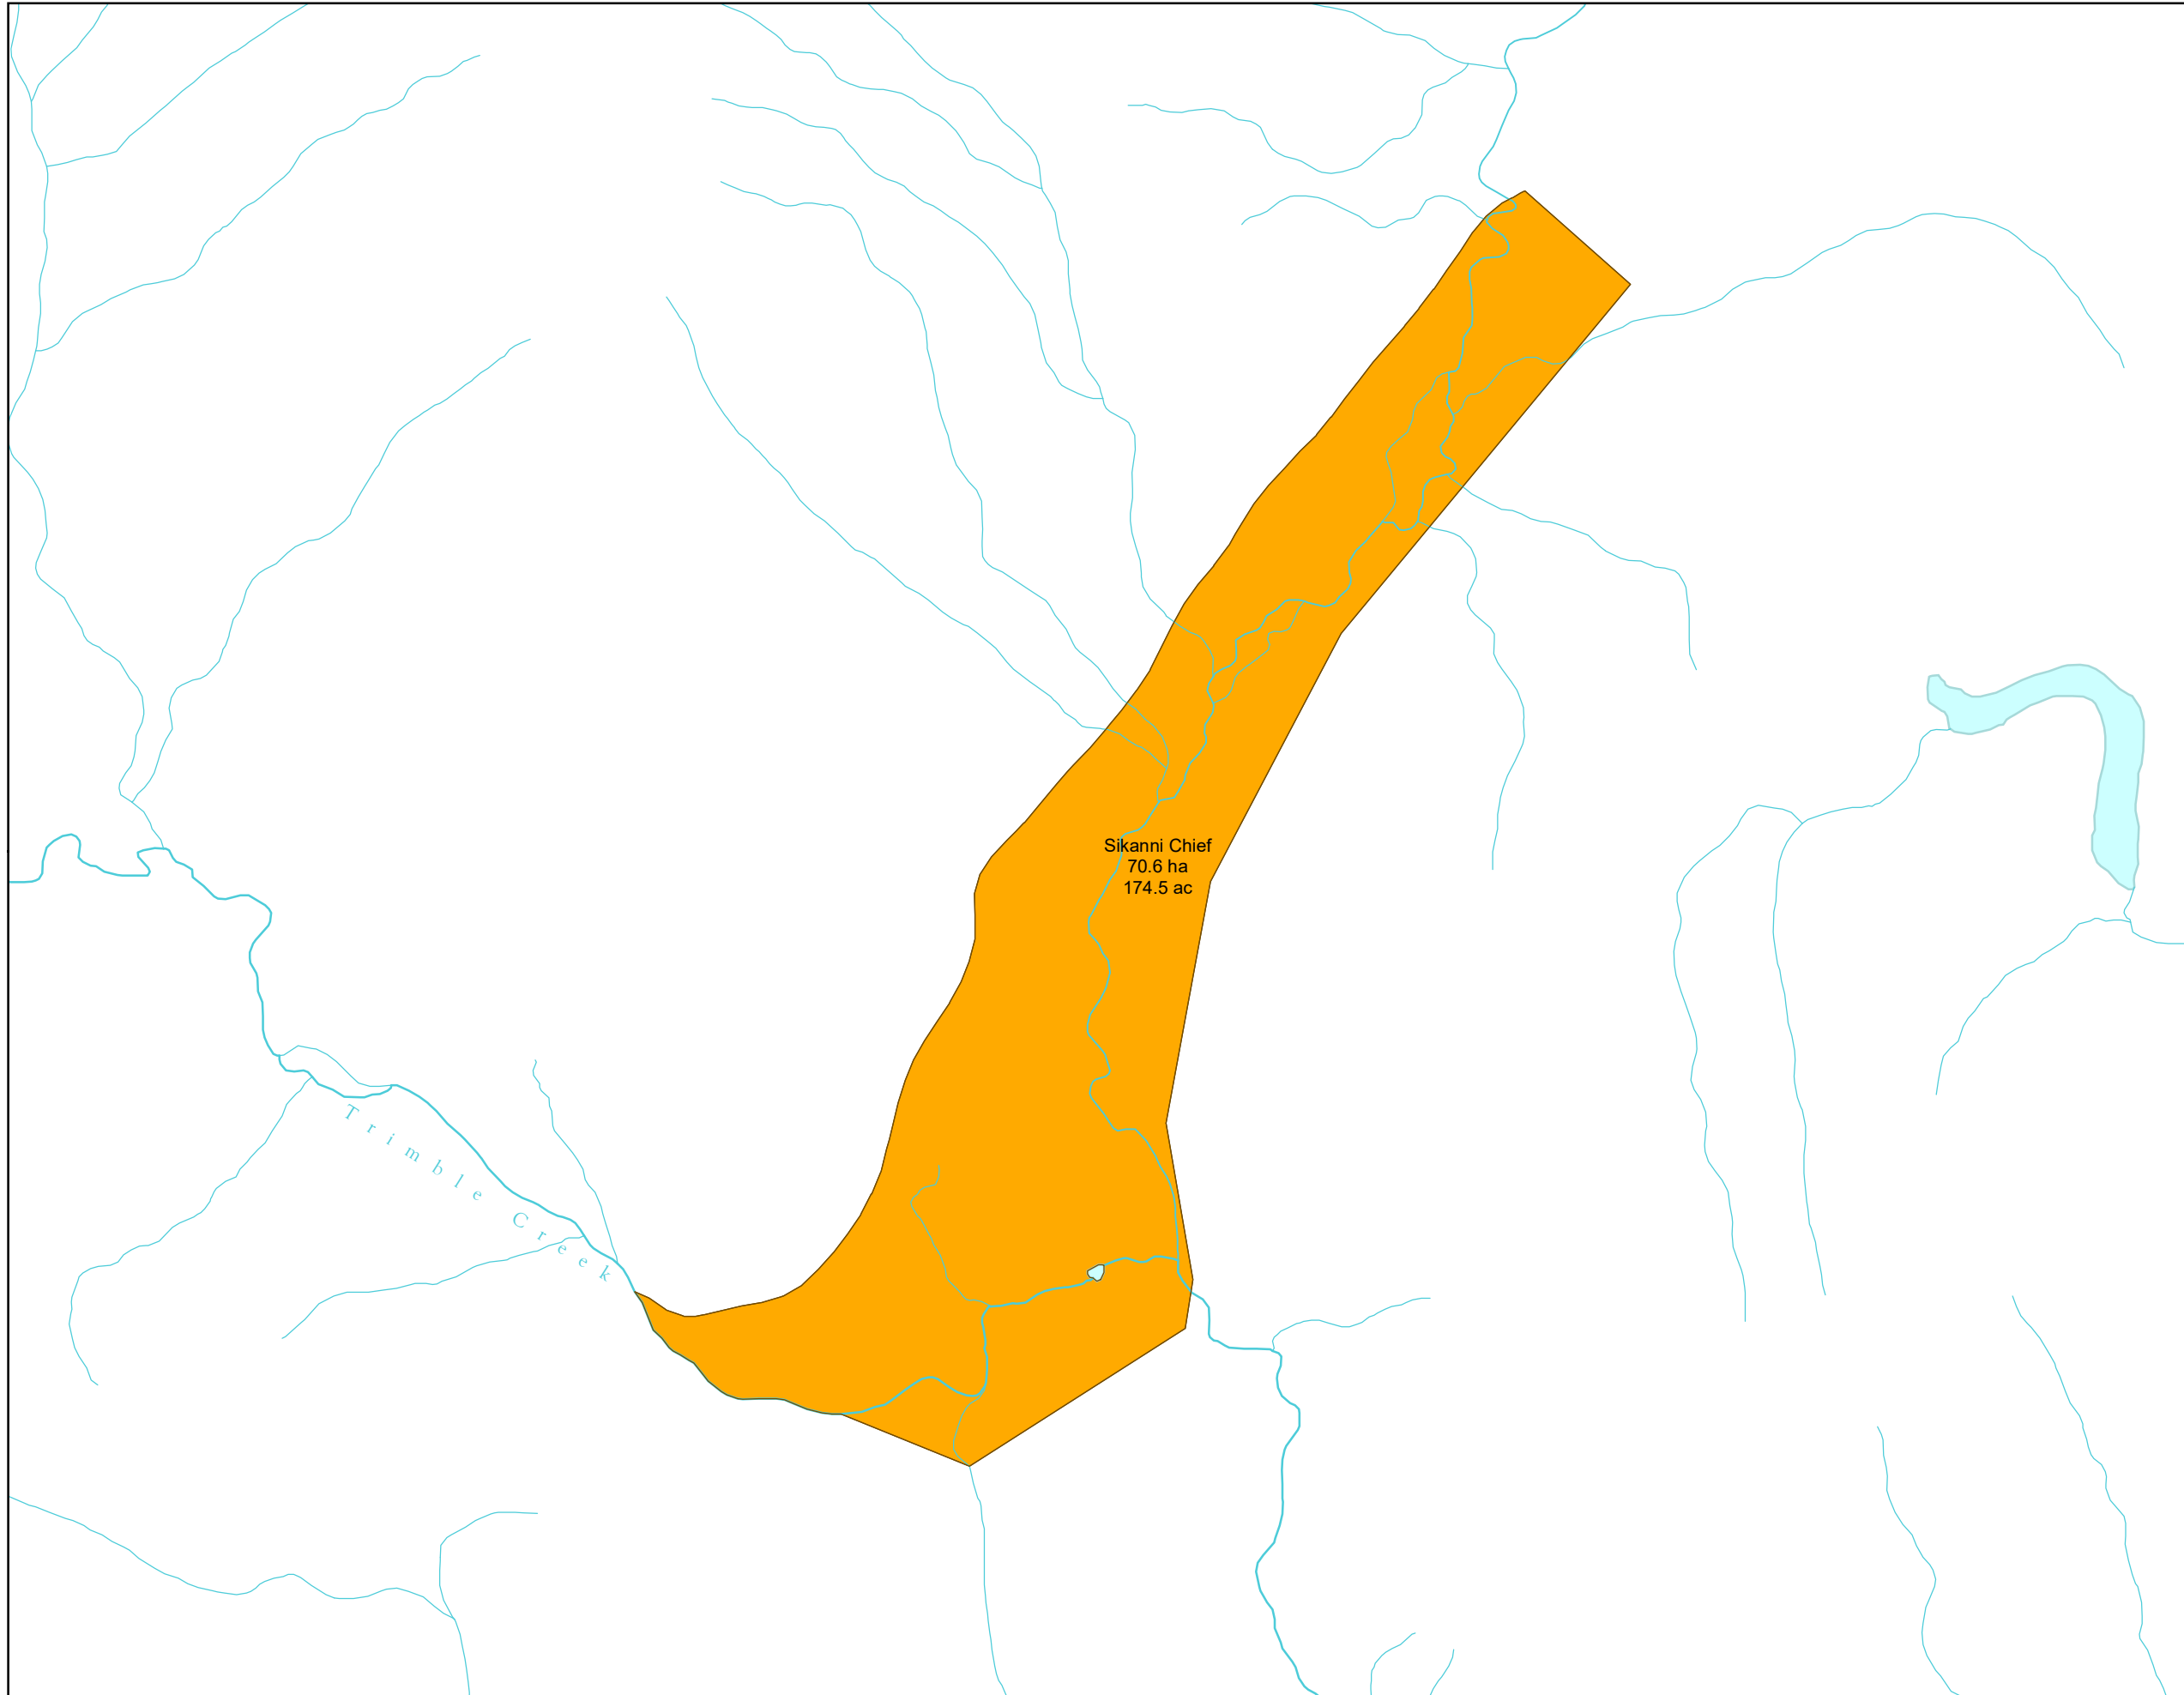

Saulteau First Nation TLE Area of Interest Confirmation Map 1 of 15

TLE ADOFS
 TLE Equity
 Private Parcel
 Saulteau First Nation Indian Reserve
 Other Indian Reserve
 Park or Protected Area

Confidential and Without Prejudice.
For internal use only.
Do not distribute.
DRAFT
 1:10,000