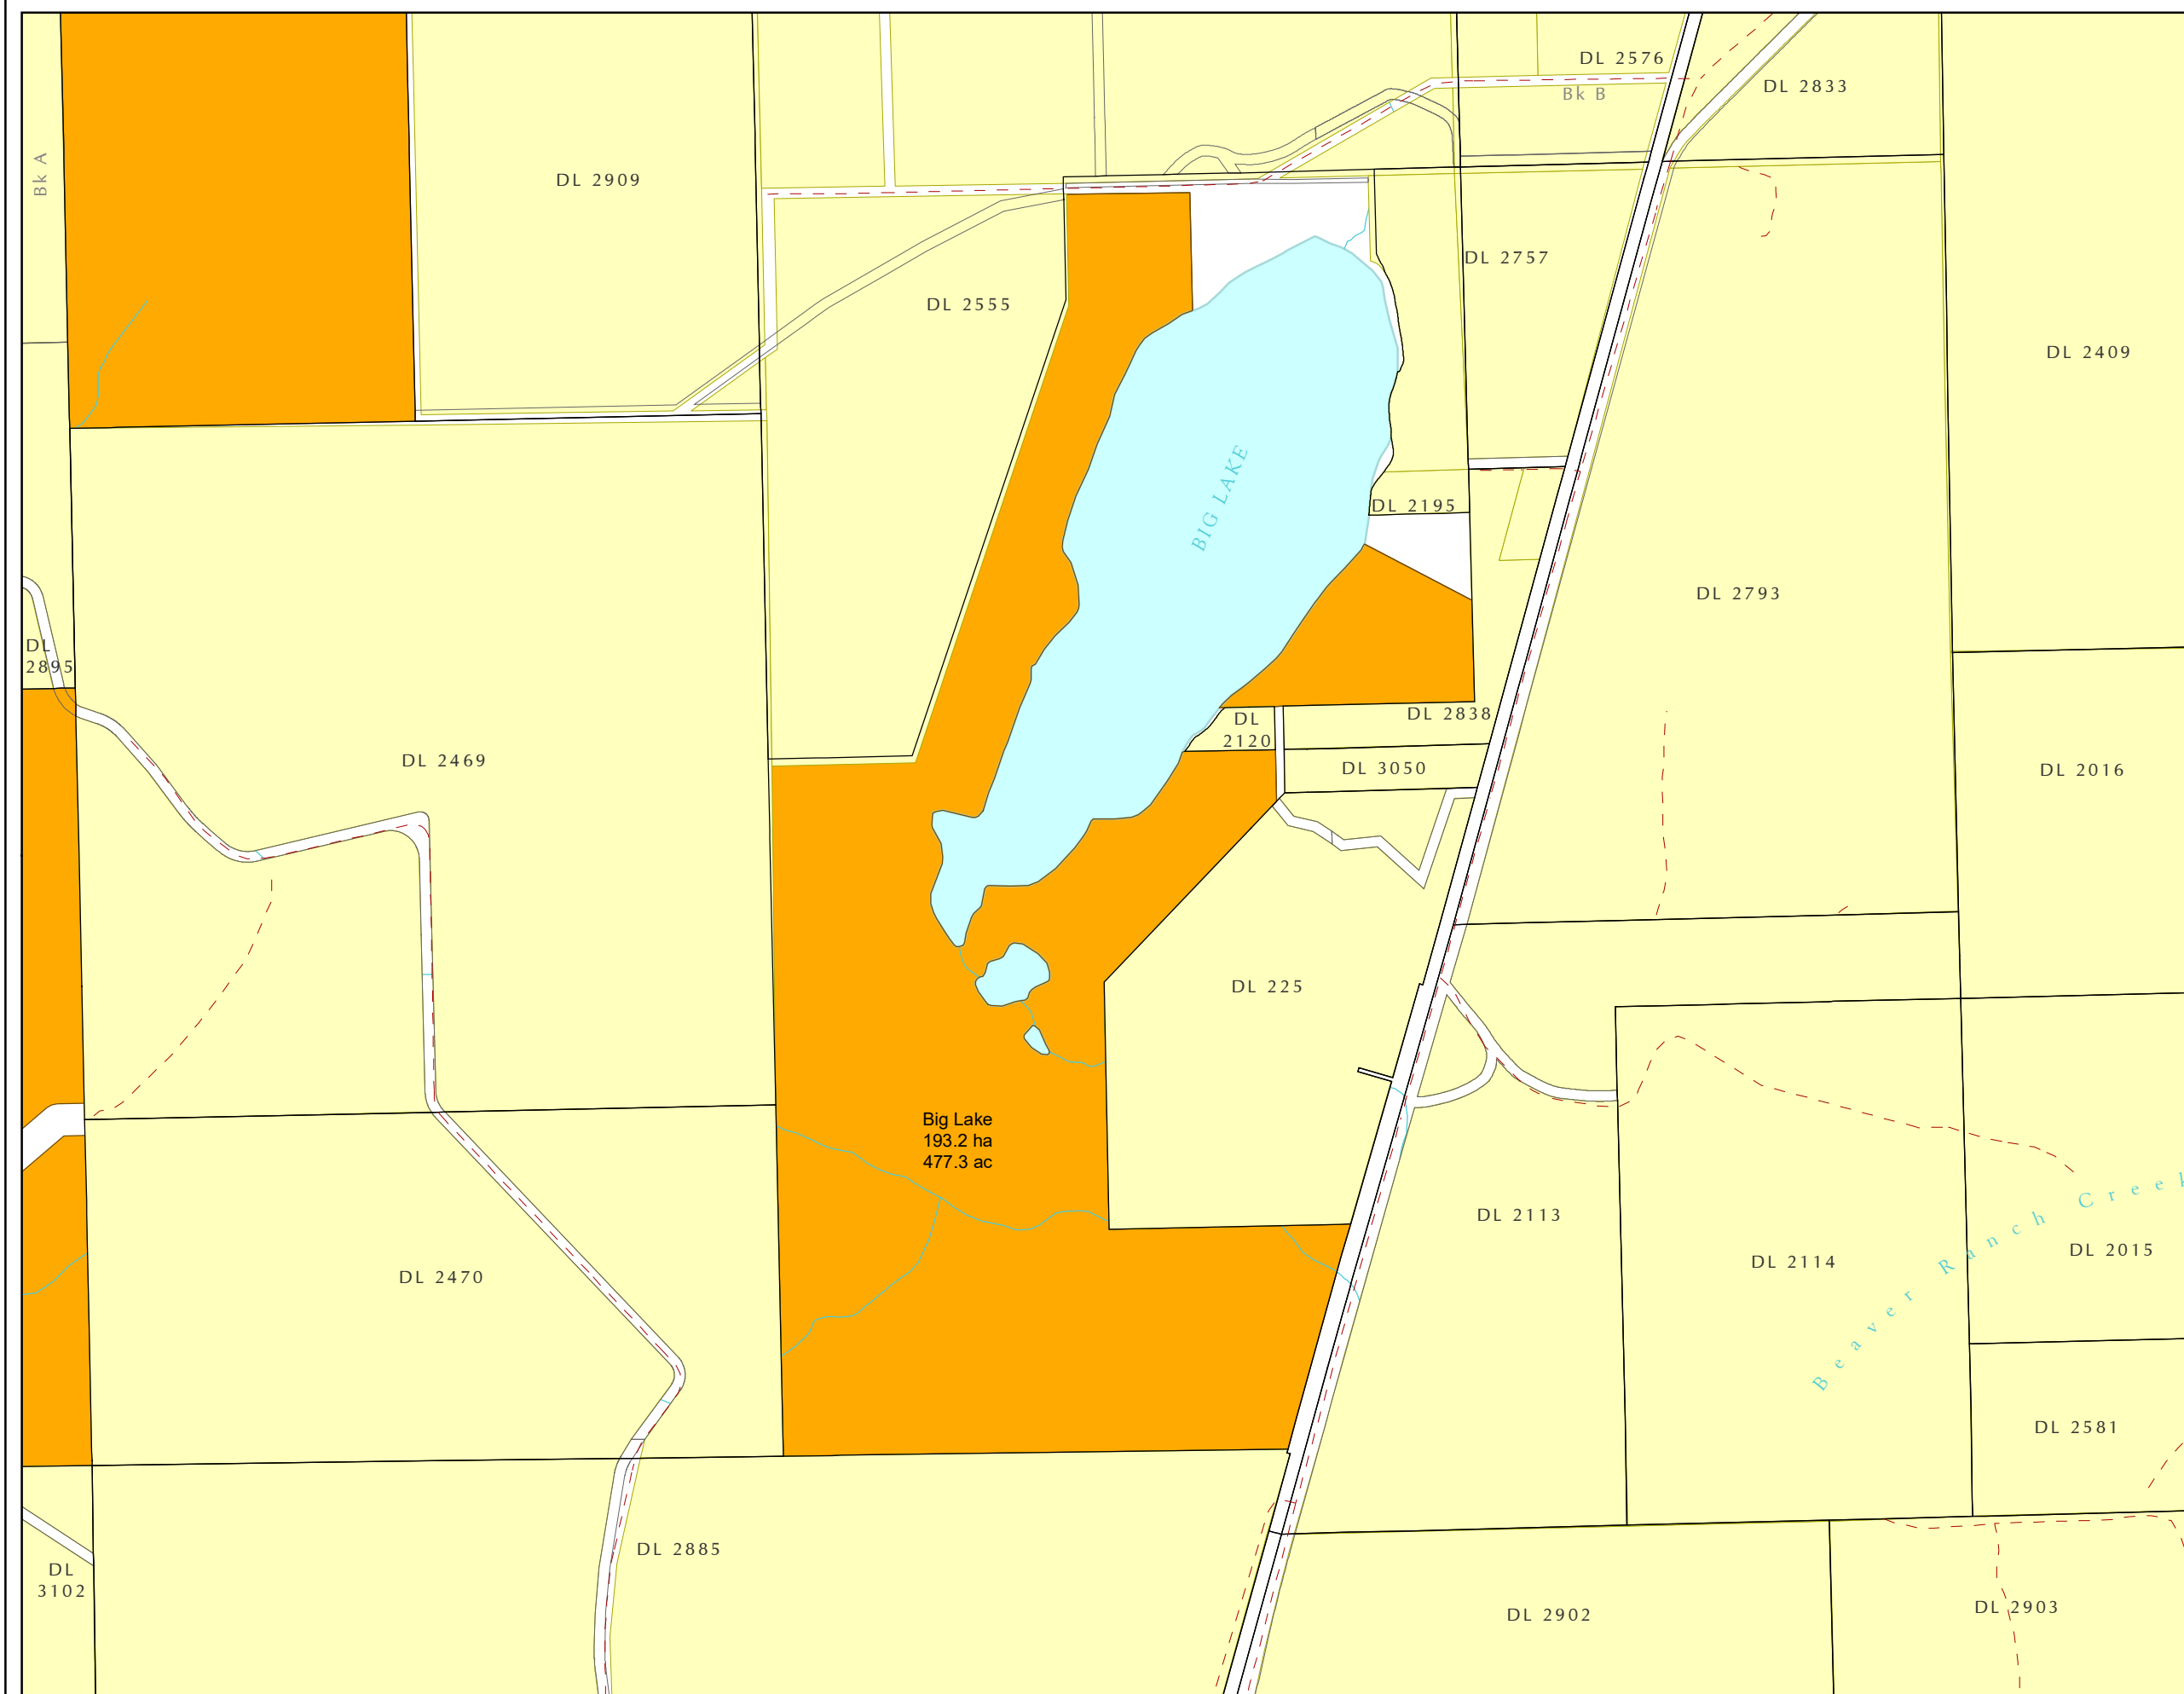

Saulteau First Nation TLE Area of Interest Confirmation Map 8 of 15

- TLE ADOFS
- TLE Equity
- Private Parcel
- Saulteau First Nation Indian Reserve
- Other Indian Reserve
- Park or Protected Area

**Confidential and Without Prejudice.
For internal use only.
Do not distribute.**

DRAFT

1:15,000

Produced by: GeoBC
Created by: Decision Support Section
Coordinate System: NAD 1983 UTM Zone 10N
Date: March 10, 2021
Produced for:
Ministry of Indigenous Relations and Reconciliation