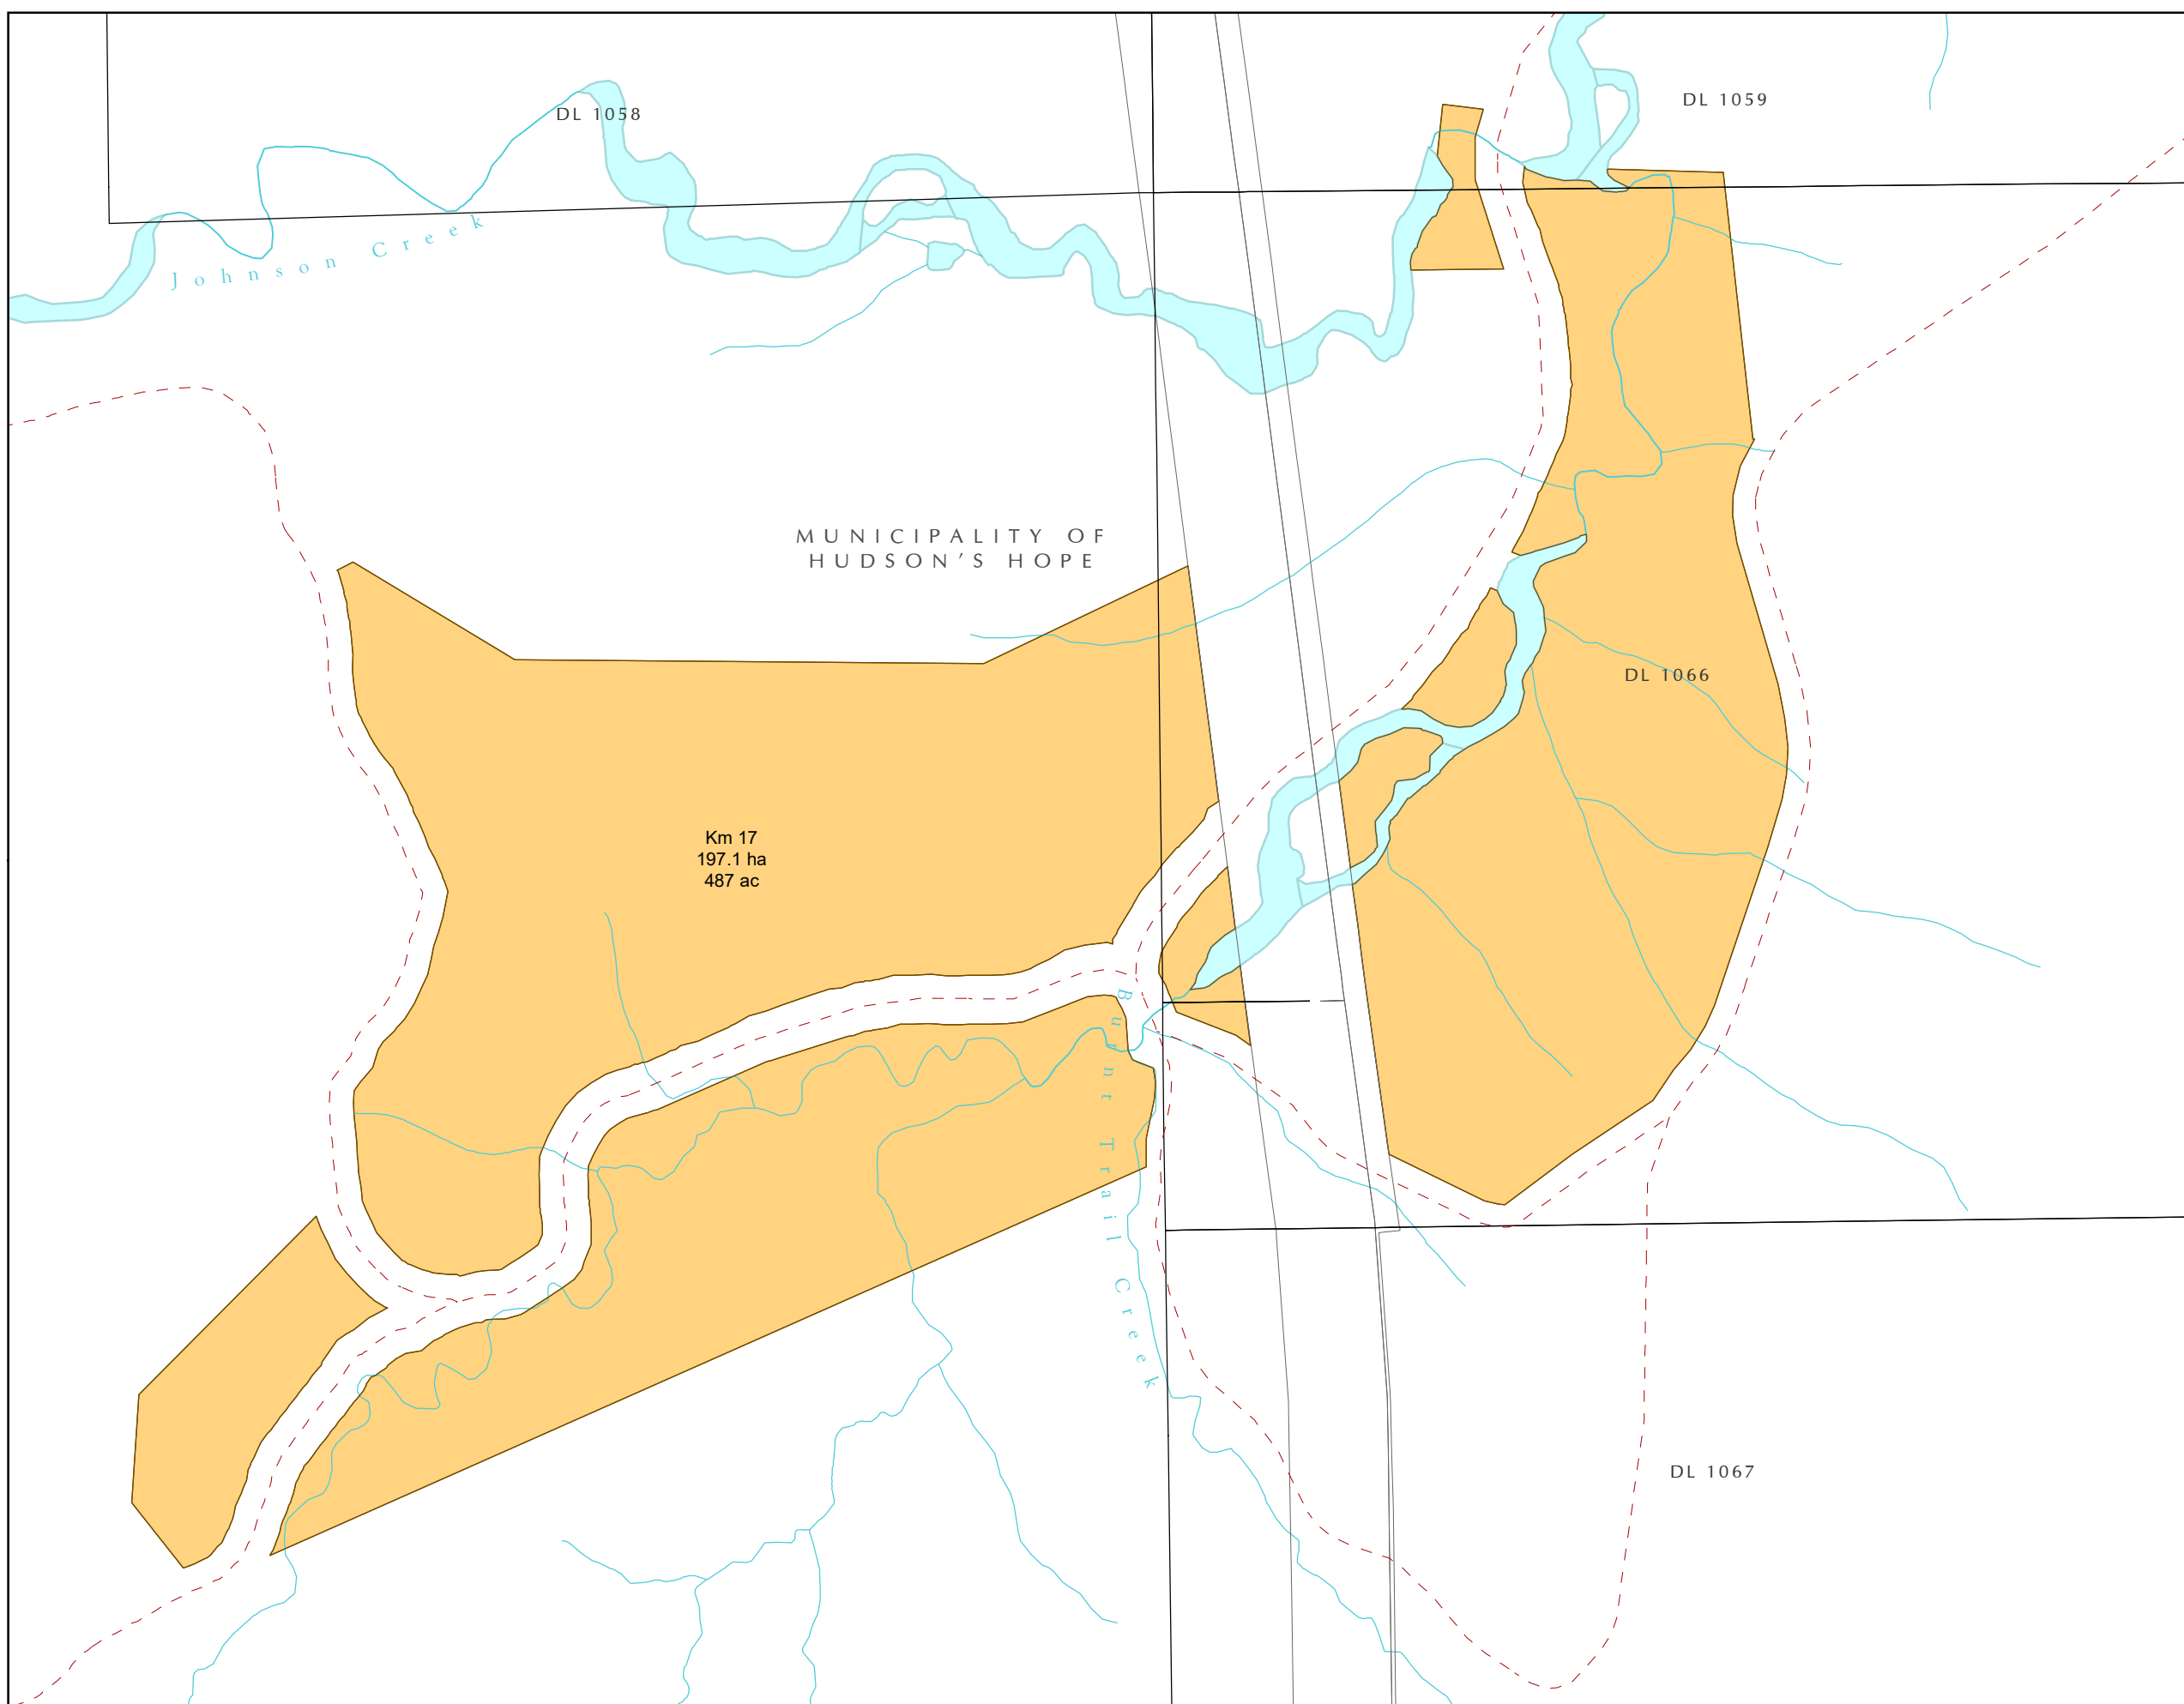

Saulteau First Nation TLE Area of Interest Confirmation Map 5 of 15

	TLE ADOFS
	TLE Equity
	Private Parcel
	Saulteau First Nation Indian Reserve
	Other Indian Reserve
	Park or Protected Area

**Confidential and Without Prejudice.
For internal use only.
Do not distribute.**

DRAFT

1:10,000