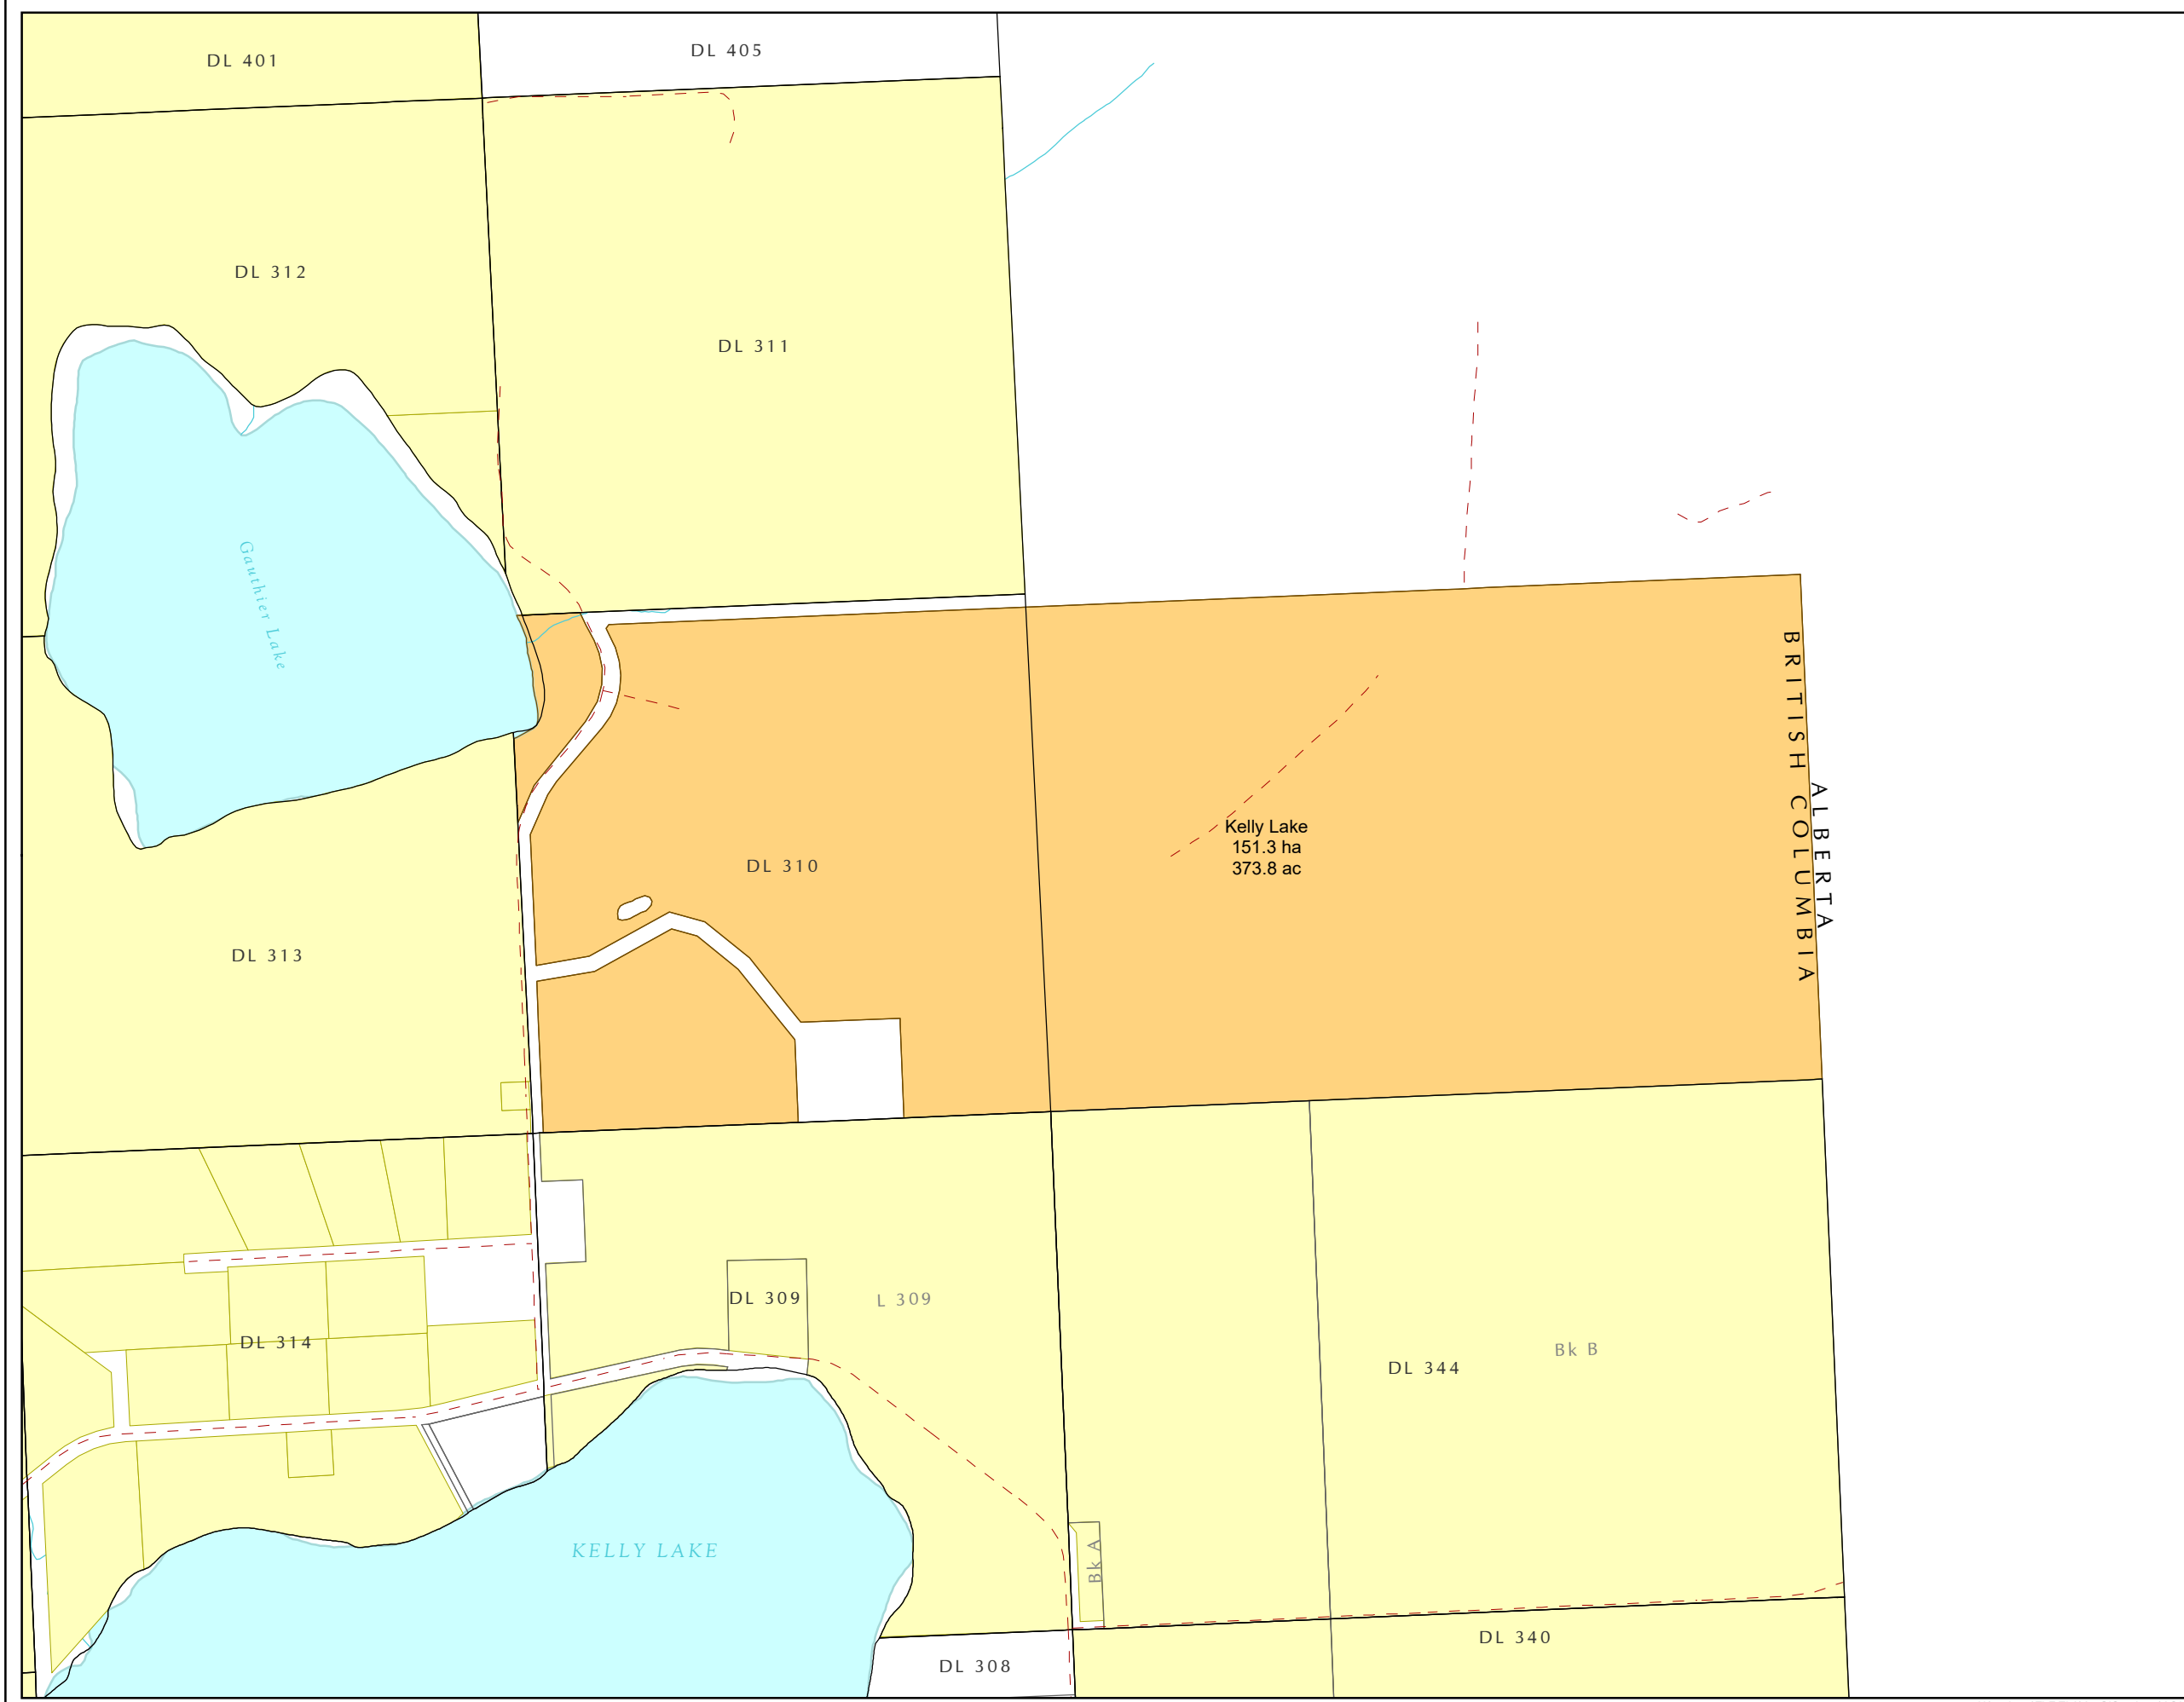

Saulteau First Nation TLE Area of Interest Confirmation Map 15 of 15

- TLE ADOFS
- TLE Equity
- Private Parcel
- Saulteau First Nation Indian Reserve
- Other Indian Reserve
- Park or Protected Area

Confidential and Without Prejudice.
For internal use only.
Do not distribute.

DRAFT

1:10,000

Produced by: GeoBC
Created by: Decision Support Section
Coordinate System: NAD 1983 UTM Zone 10N
Date: March 10, 2021
Produced for:
Ministry of Indigenous Relations and Reconciliation