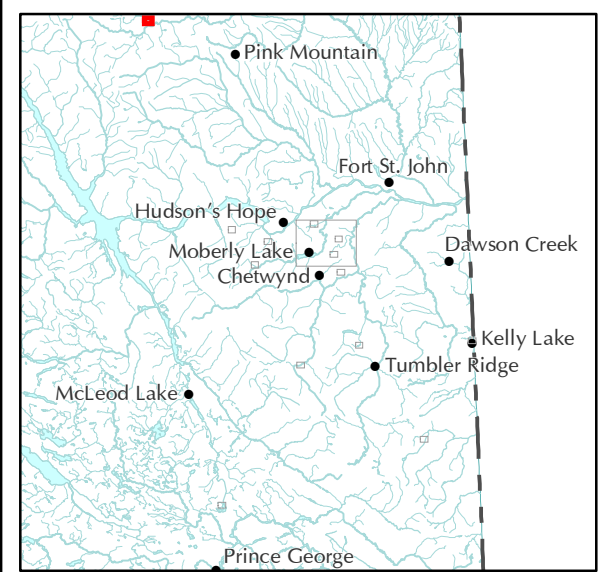

Saulteau First Nation TLE Area of Interest Confirmation Map 1 of 15

TLE ADOFS
 TLE Equity
 Private Parcel
 Saulteau First Nation Indian Reserve
 Other Indian Reserve
 Park or Protected Area

Confidential and Without Prejudice.
For internal use only.
Do not distribute.
DRAFT
 1:10,000