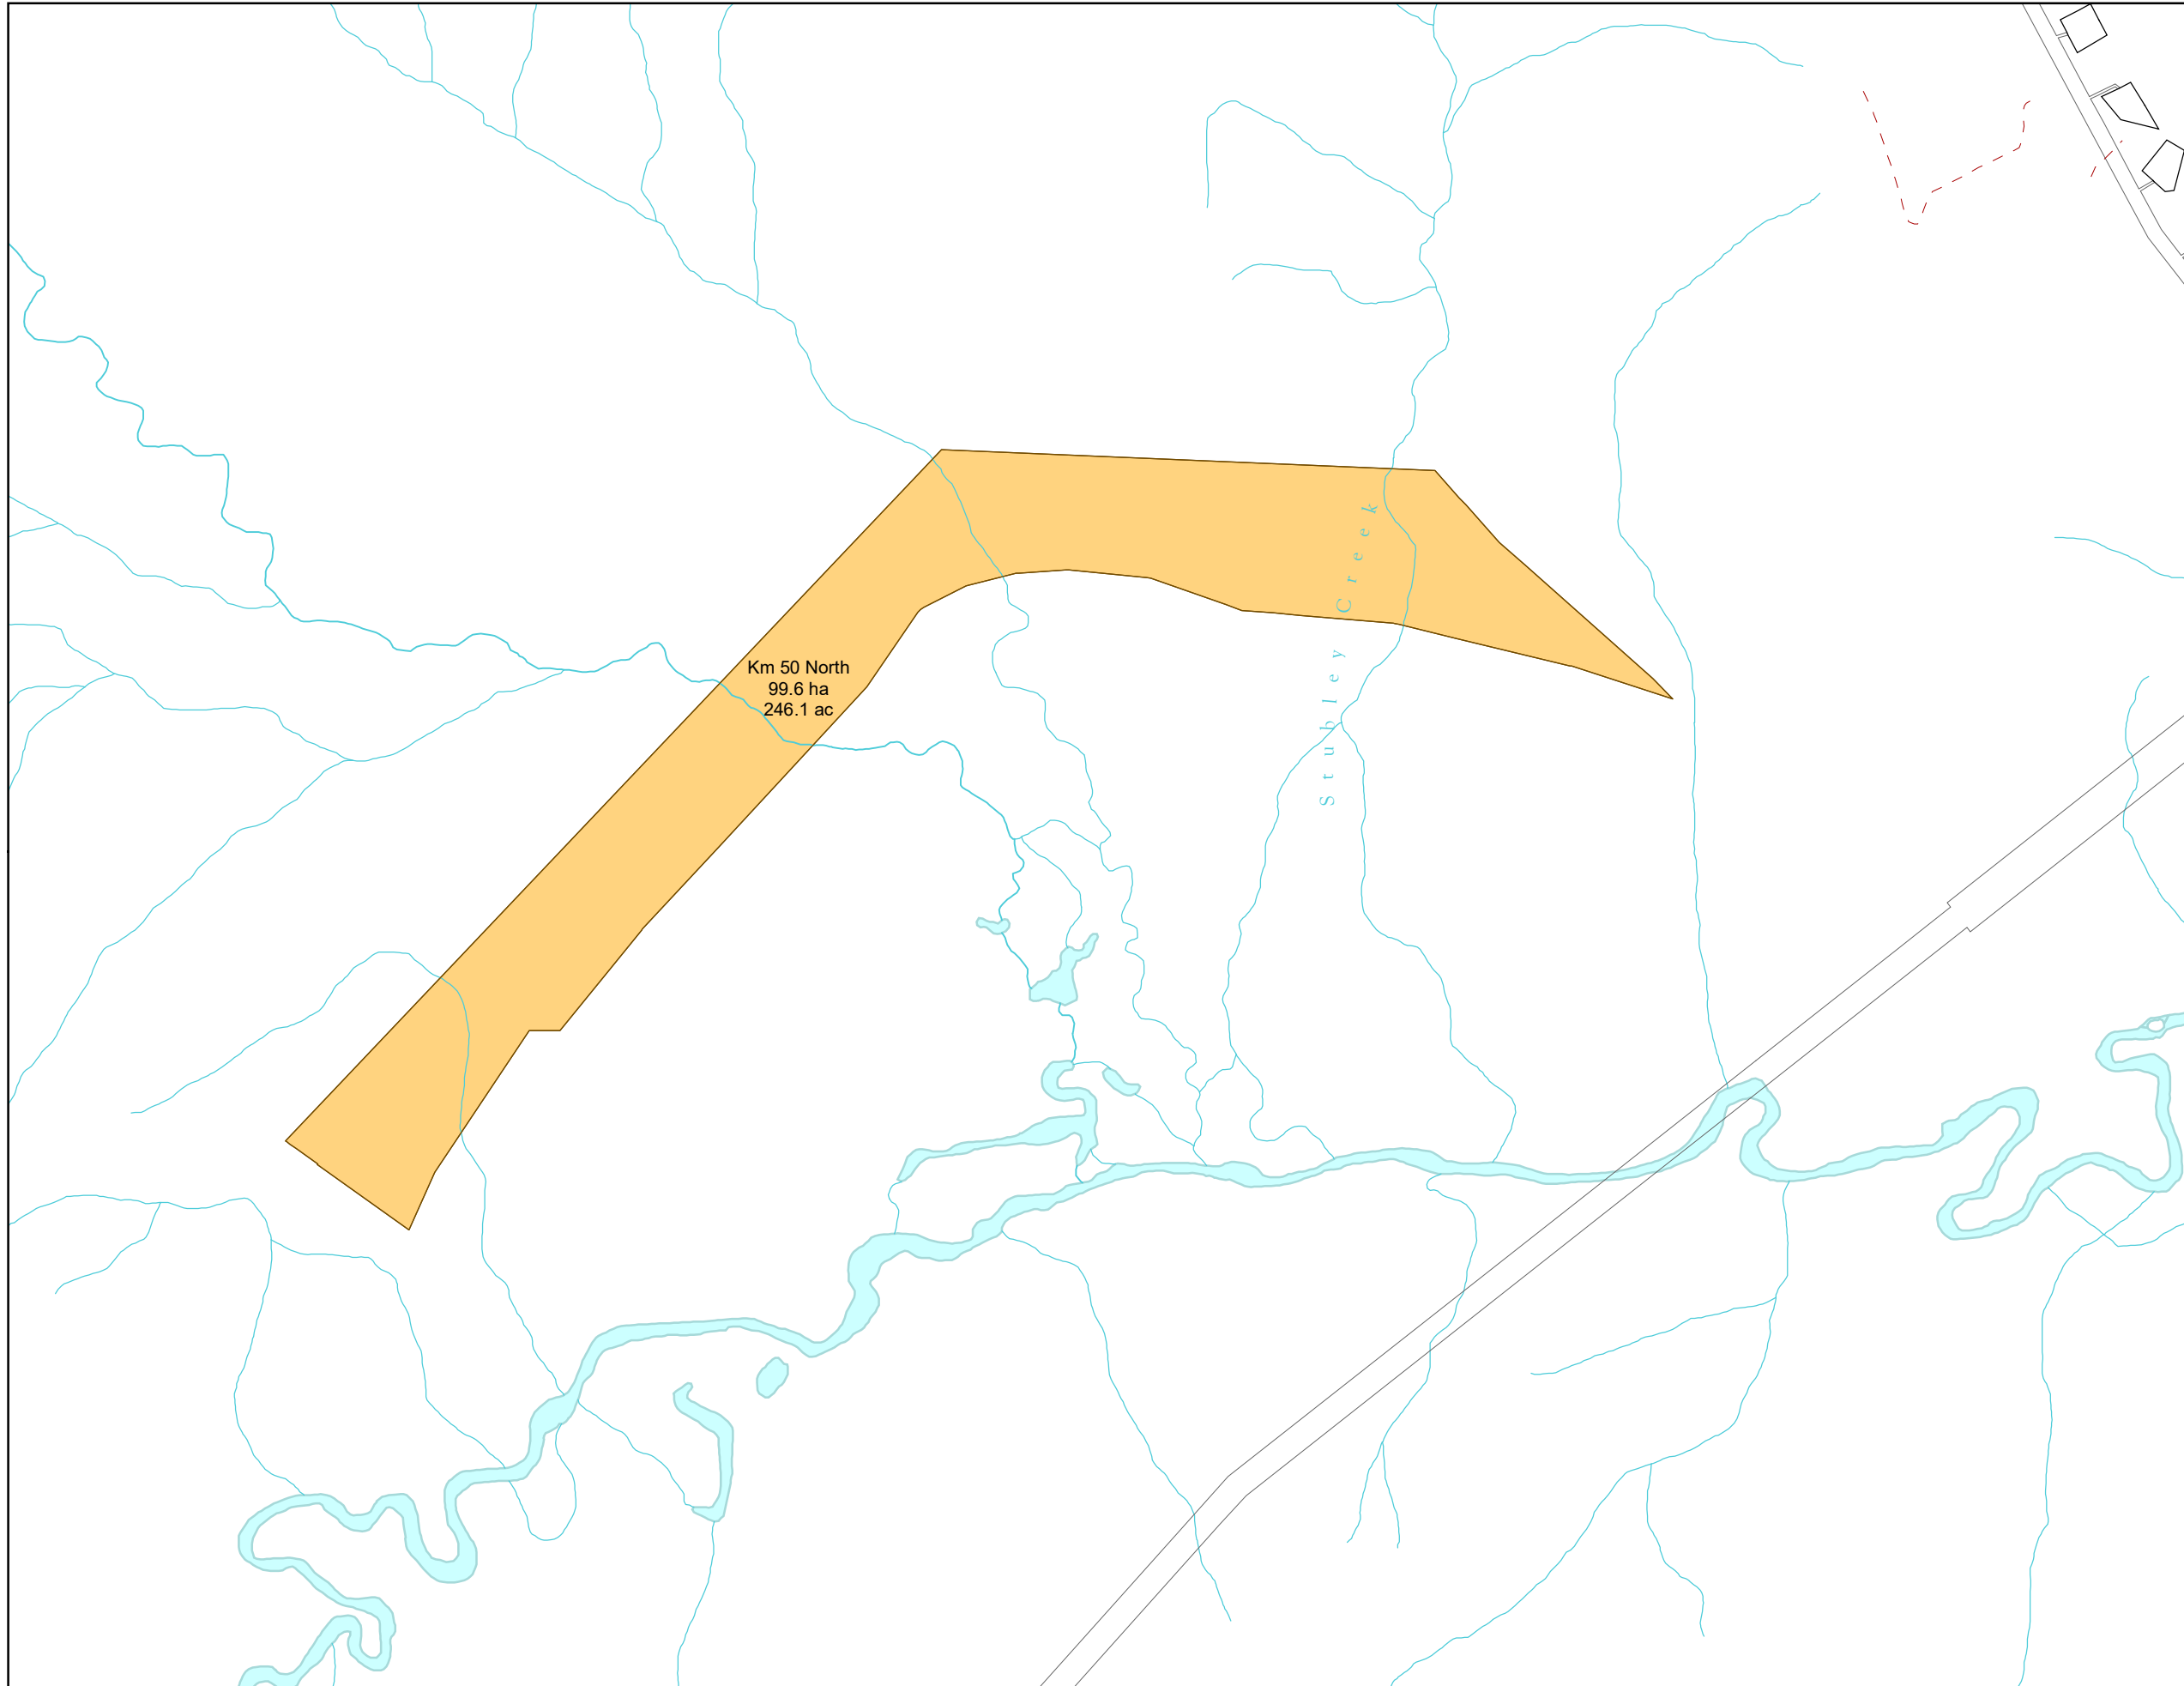

DRAFT

1:15,000

0 500
Metres

Produced by: GeoBC
 Created by: Decision Support Section
 Coordinate System: NAD 1983 UTM Zone 10N
 Date: March 10, 2021
 Produced for:
 Ministry of Indigenous Relations and Reconciliation