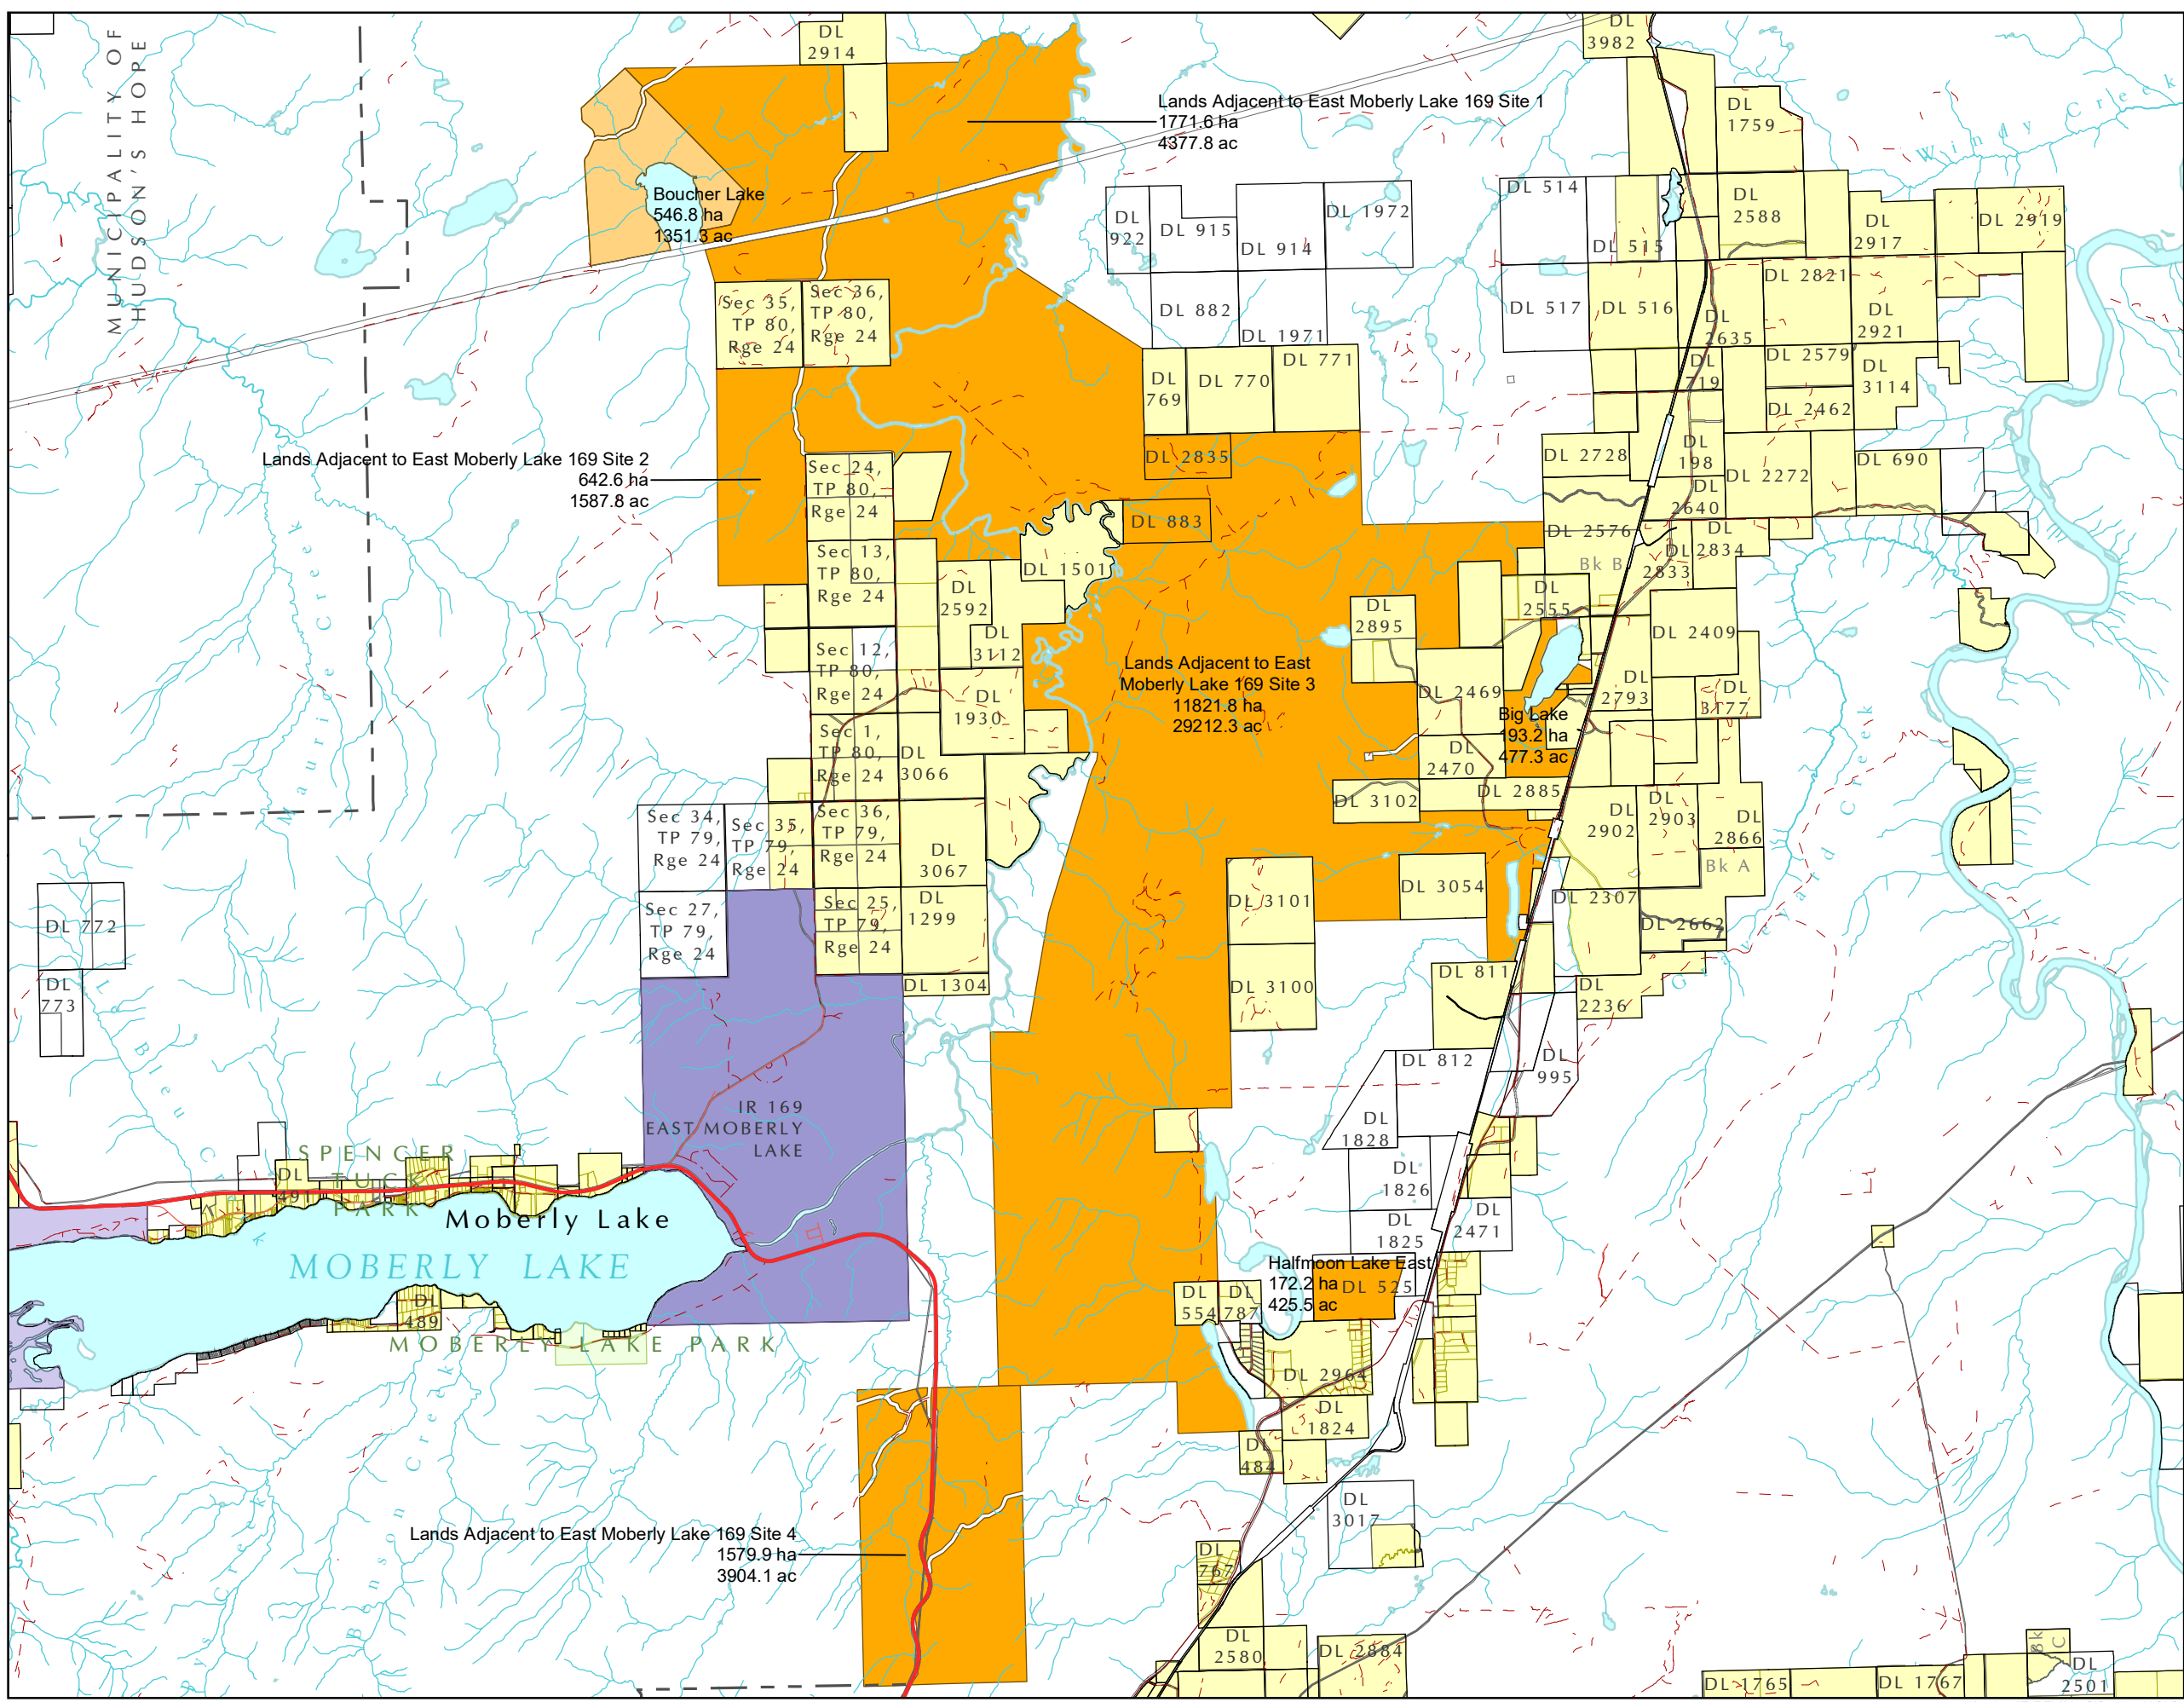

Saulteau First Nation TLE Area of Interest Confirmation Map 6 of 15

- TLE ADOFS
- TLE Equity
- Private Parcel
- Saulteau First Nation Indian Reserve
- Other Indian Reserve
- Park or Protected Area

**Confidential and Without Prejudice.
For internal use only.
Do not distribute.**

DRAFT

1:120,000

0 500
Metres

Produced by: GeoBC
Created by: Decision Support Section
Coordinate System: NAD 1983 UTM Zone 10N
Date: March 10, 2021
Produced for:
Ministry of Indigenous Relations and Reconciliation