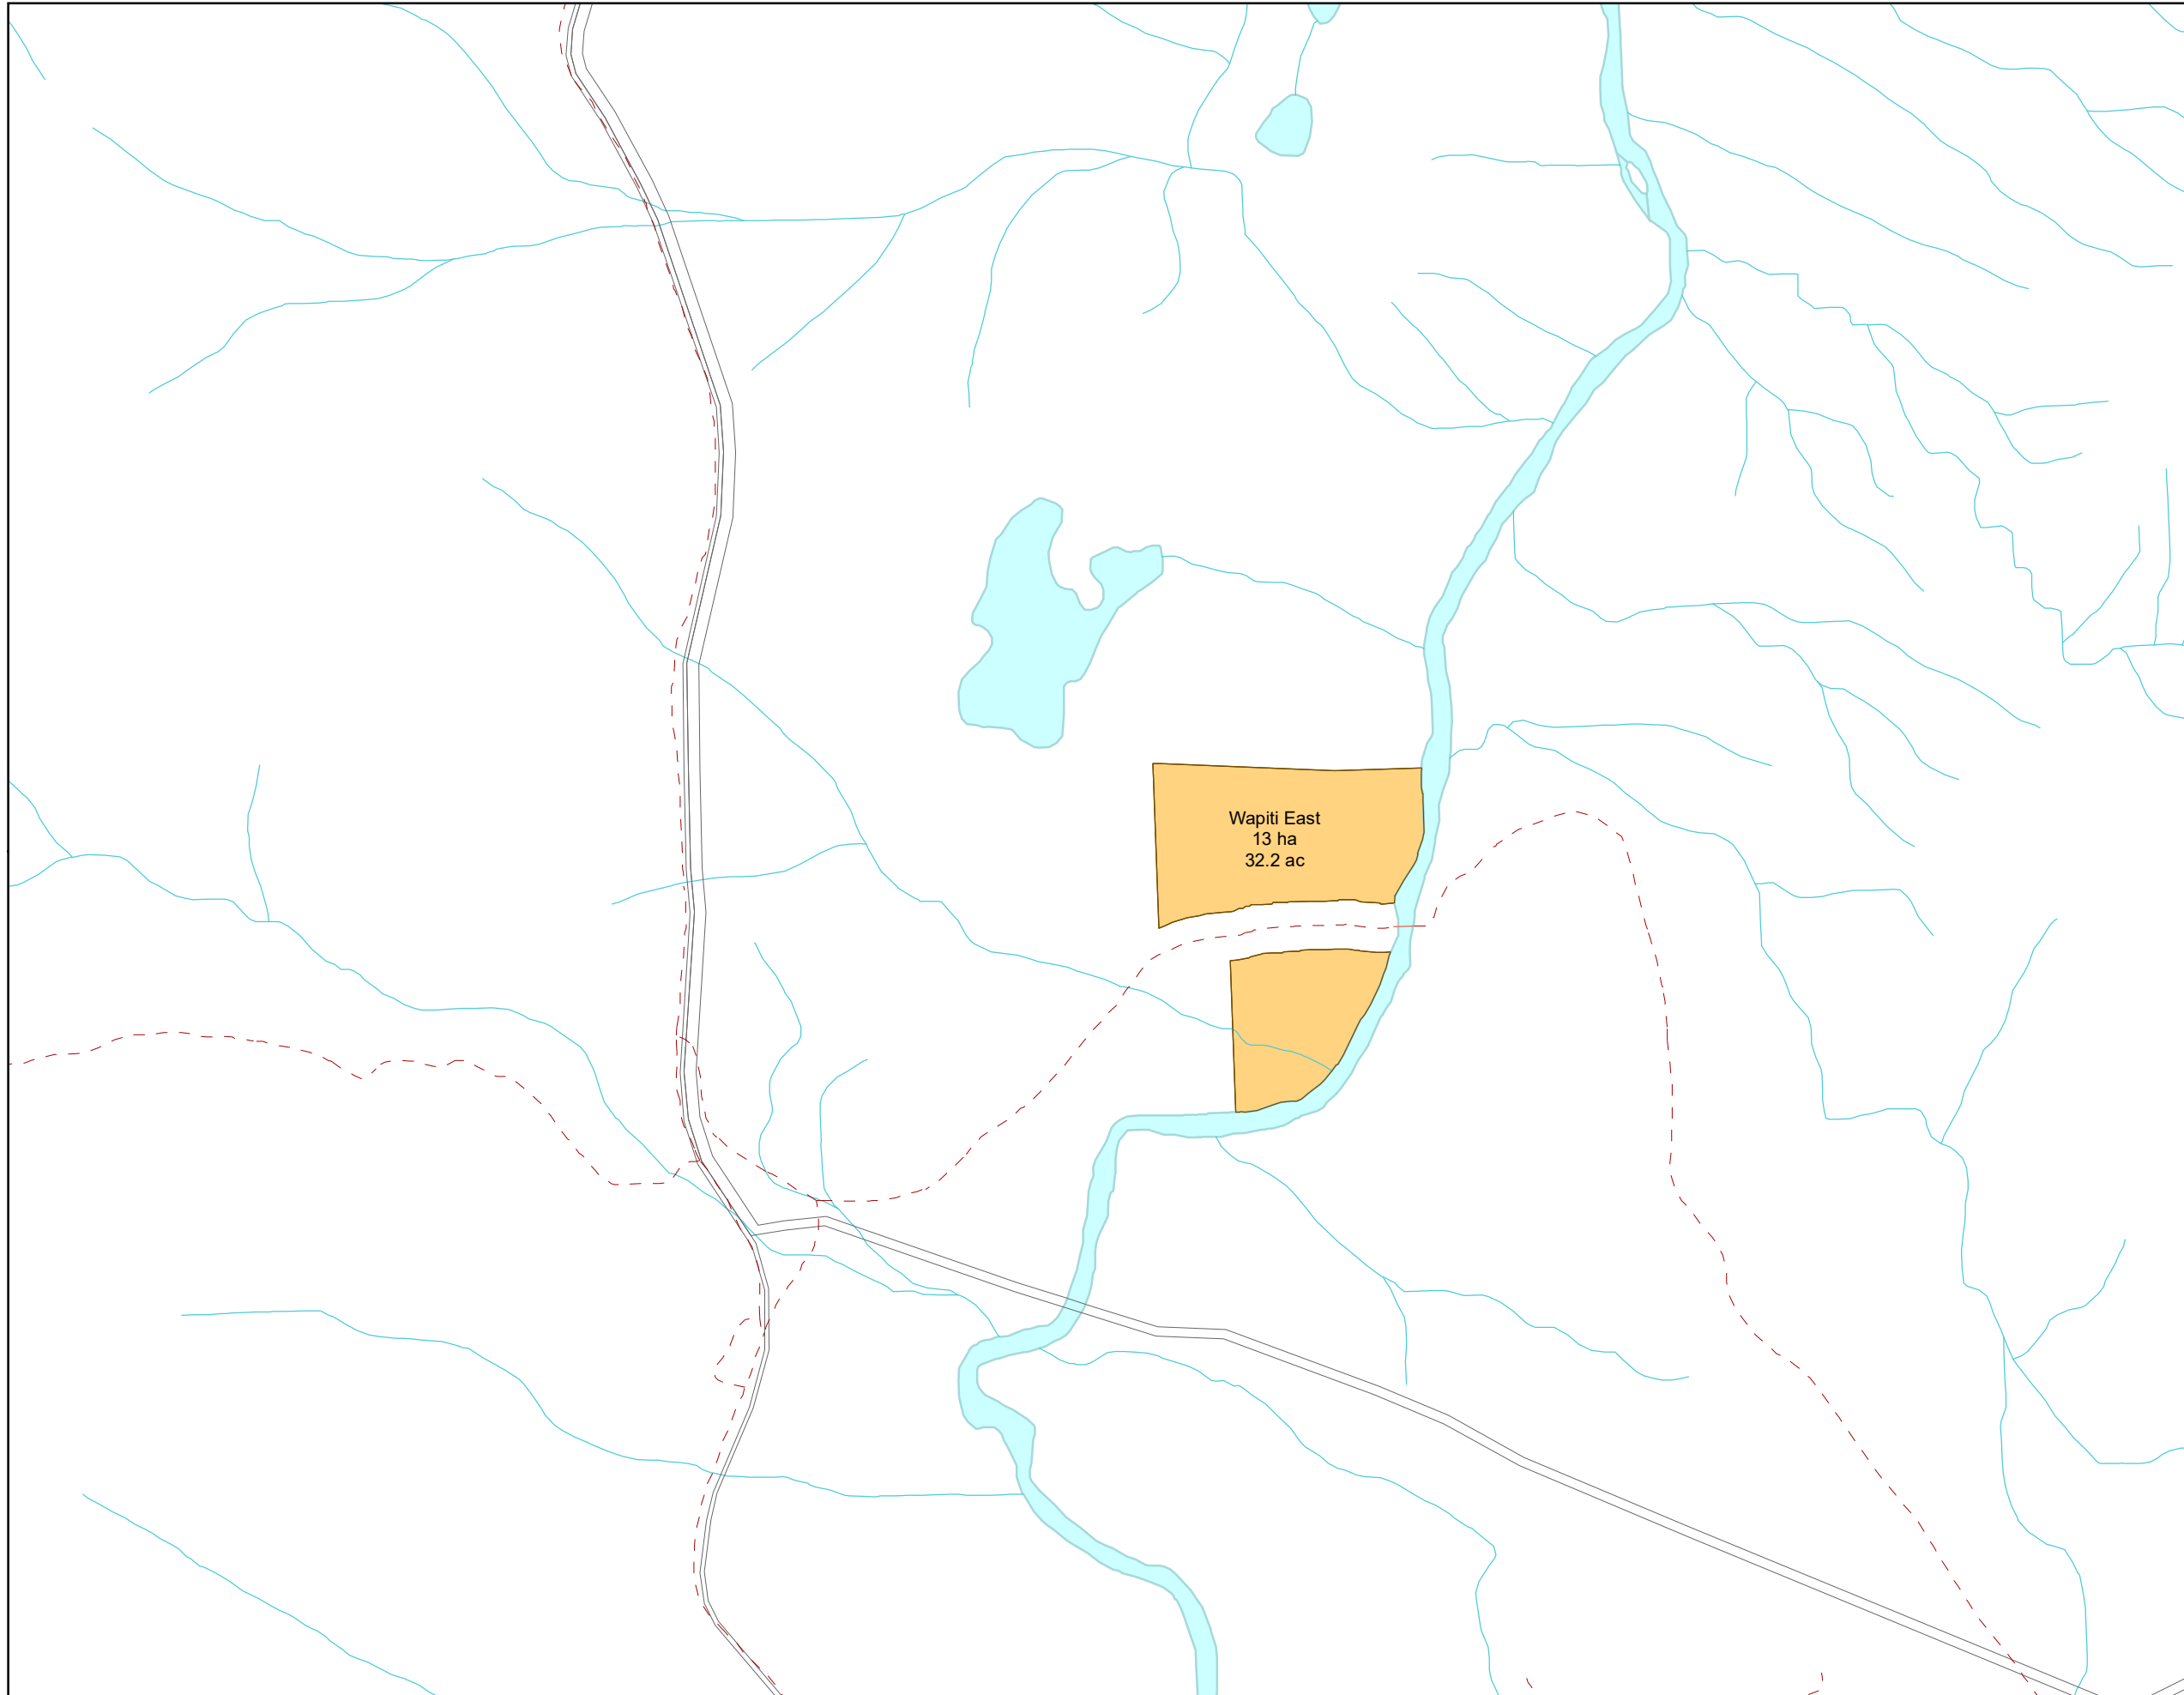

Saulteau First Nation TLE Area of Interest Confirmation Map 14 of 15

- TLE ADOFS
- TLE Equity
- Private Parcel
- Saulteau First Nation Indian Reserve
- Other Indian Reserve
- Park or Protected Area

**Confidential and Without Prejudice.
For internal use only.
Do not distribute.**

DRAFT

1:10,000

Produced by: GeoBC
Created by: Decision Support Section
Coordinate System: NAD 1983 UTM Zone 10N
Date: March 10, 2021
Produced for:
Ministry of Indigenous Relations and Reconciliation