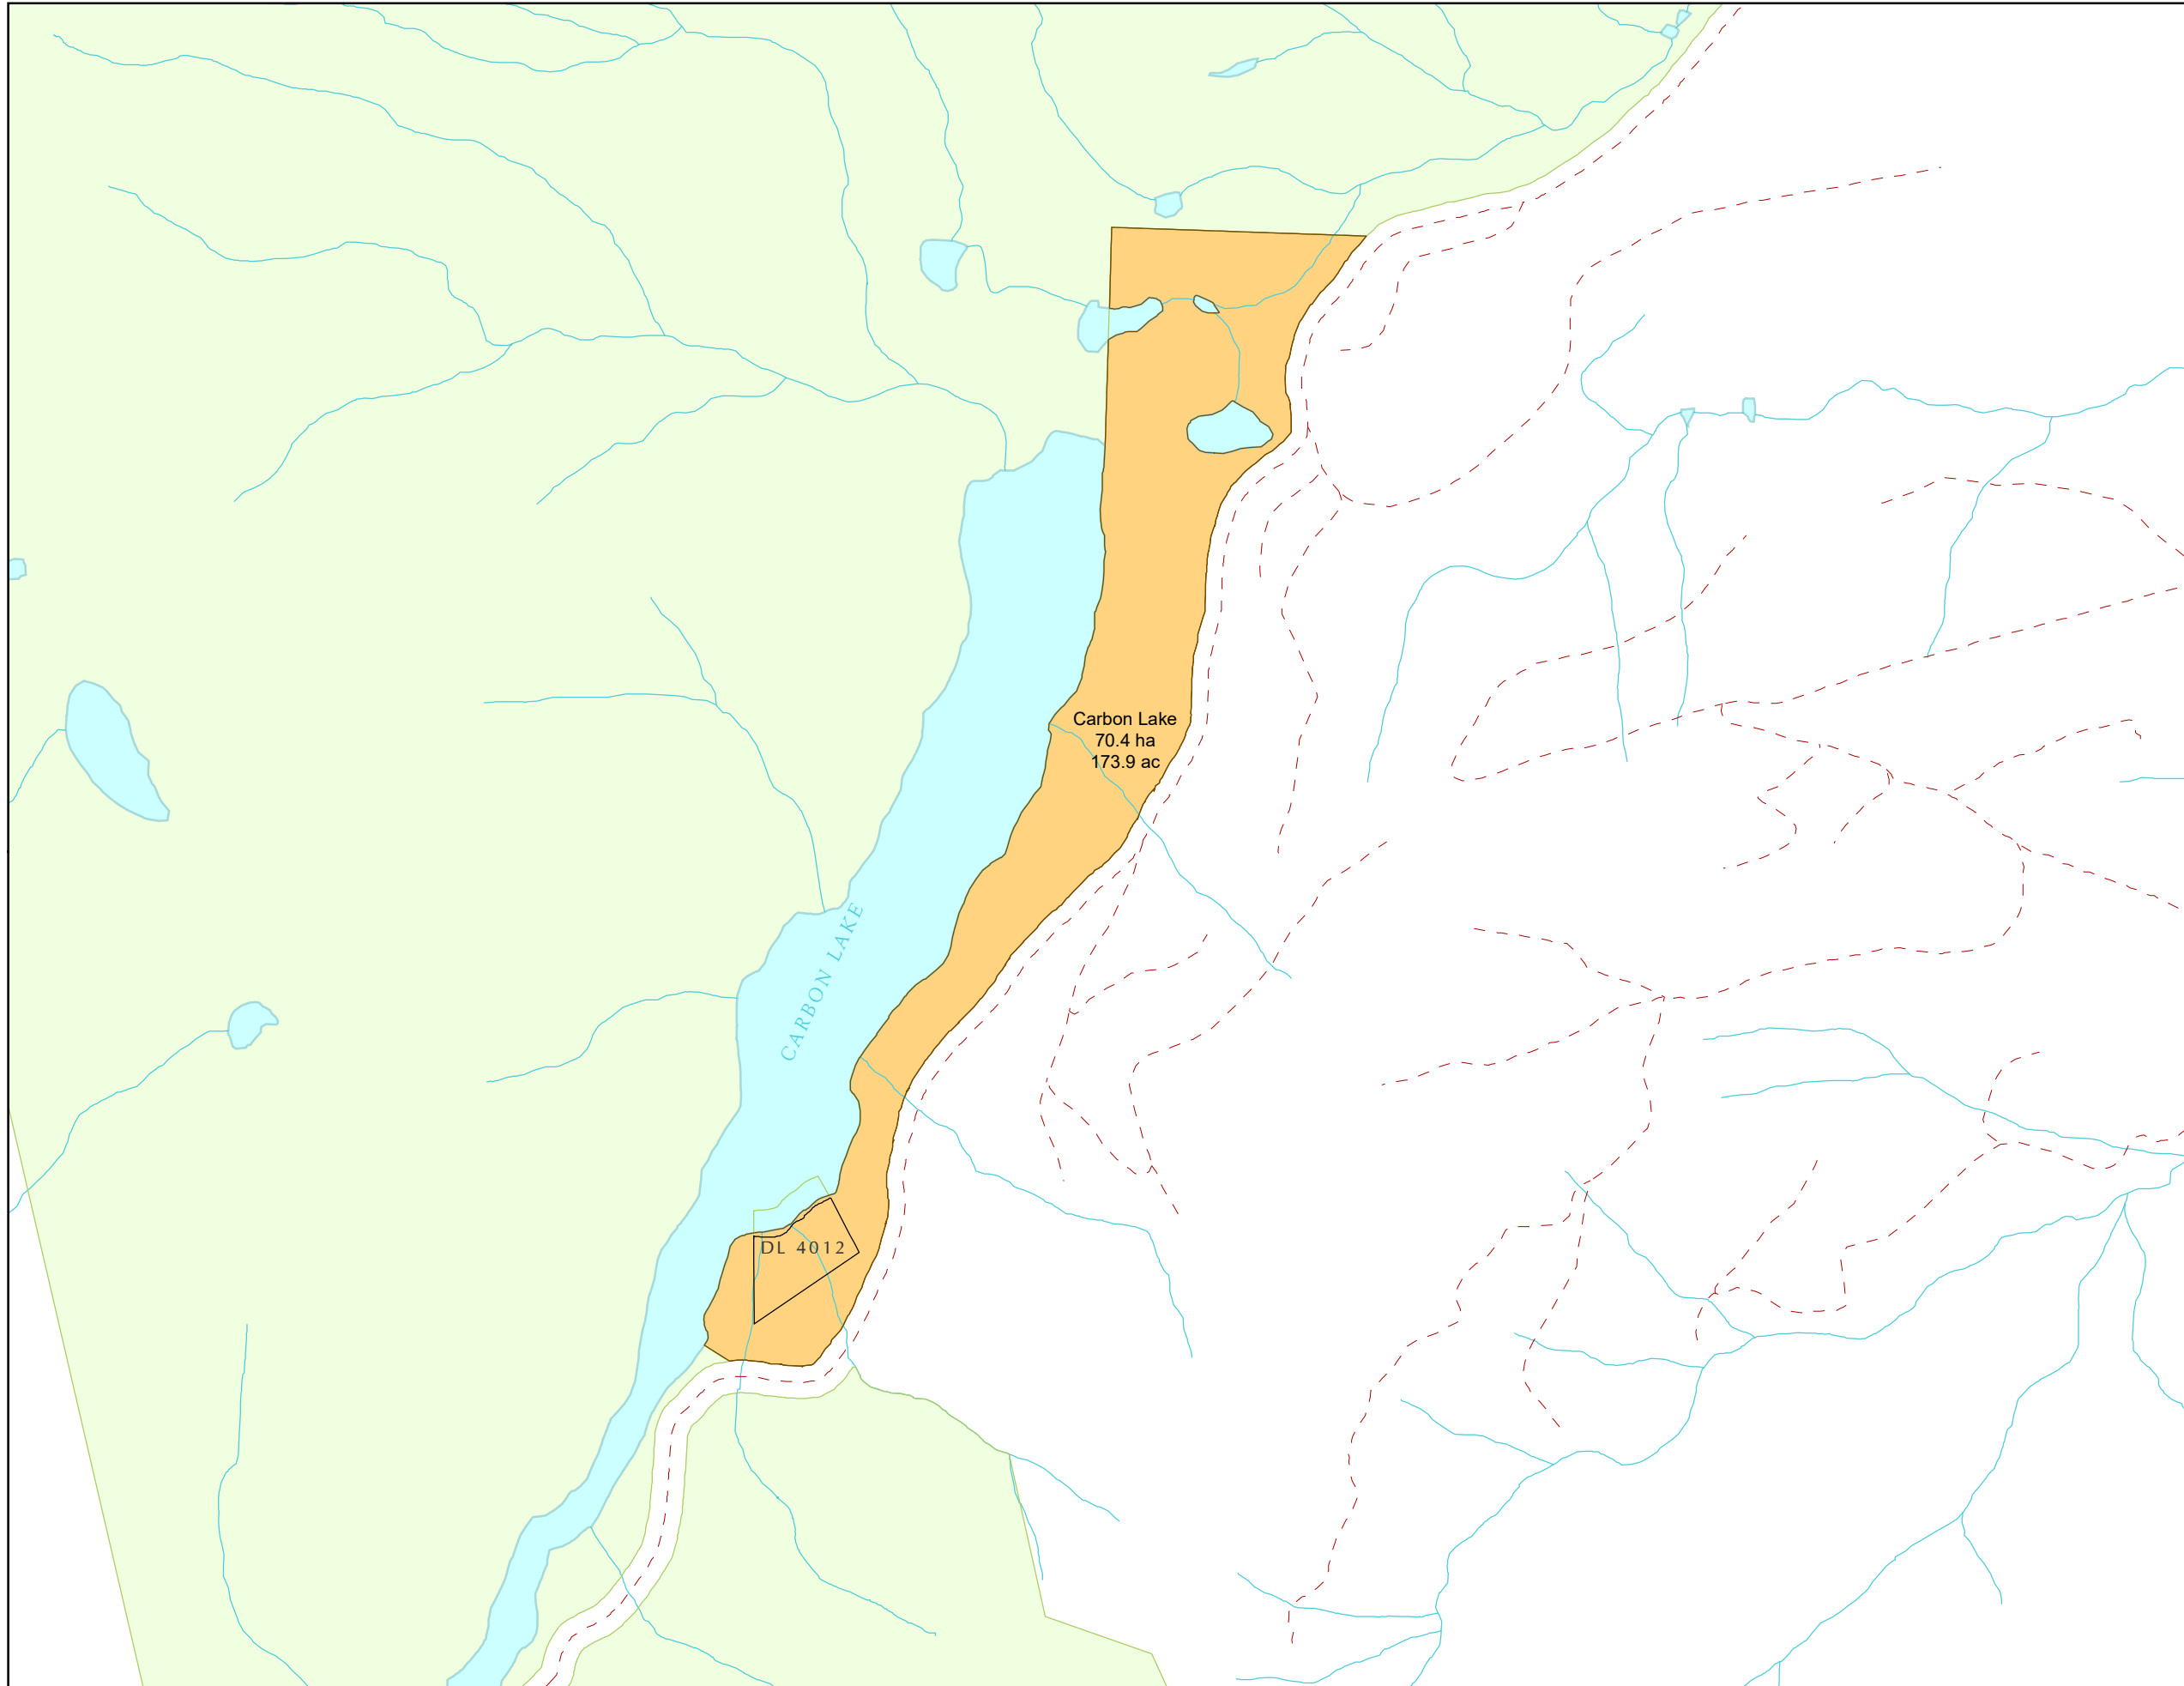

Saulteau First Nation TLE Area of Interest Confirmation Map 2 of 15

- TLE ADOFS
- TLE Equity
- Private Parcel
- Saulteau First Nation Indian Reserve
- Other Indian Reserve
- Park or Protected Area

Confidential and Without Prejudice.
For internal use only.
Do not distribute.

DRAFT

1:15,000

Produced by: GeoBC
Created by: Decision Support Section
Coordinate System: NAD 1983 UTM Zone 10N
Date: March 10, 2021
Produced for:
Ministry of Indigenous Relations and Reconciliation