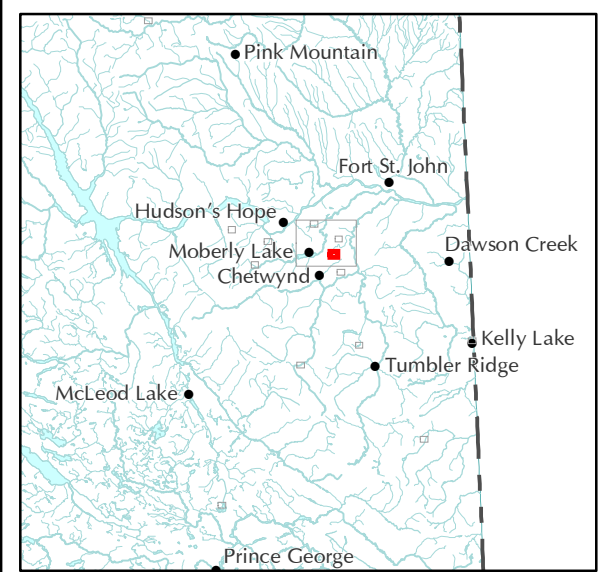

Saulteau First Nation TLE Area of Interest Confirmation Map 10 of 15

**Confidential and Without Prejudice.
For internal use only.
Do not distribute.**

DRAFT

1:15,000

Produced by: GeoBC
Created by: Decision Support Section
Coordinate System: NAD 1983 UTM Zone 10N
Date: March 10, 2021
Produced for:
Ministry of Indigenous Relations and Reconciliation