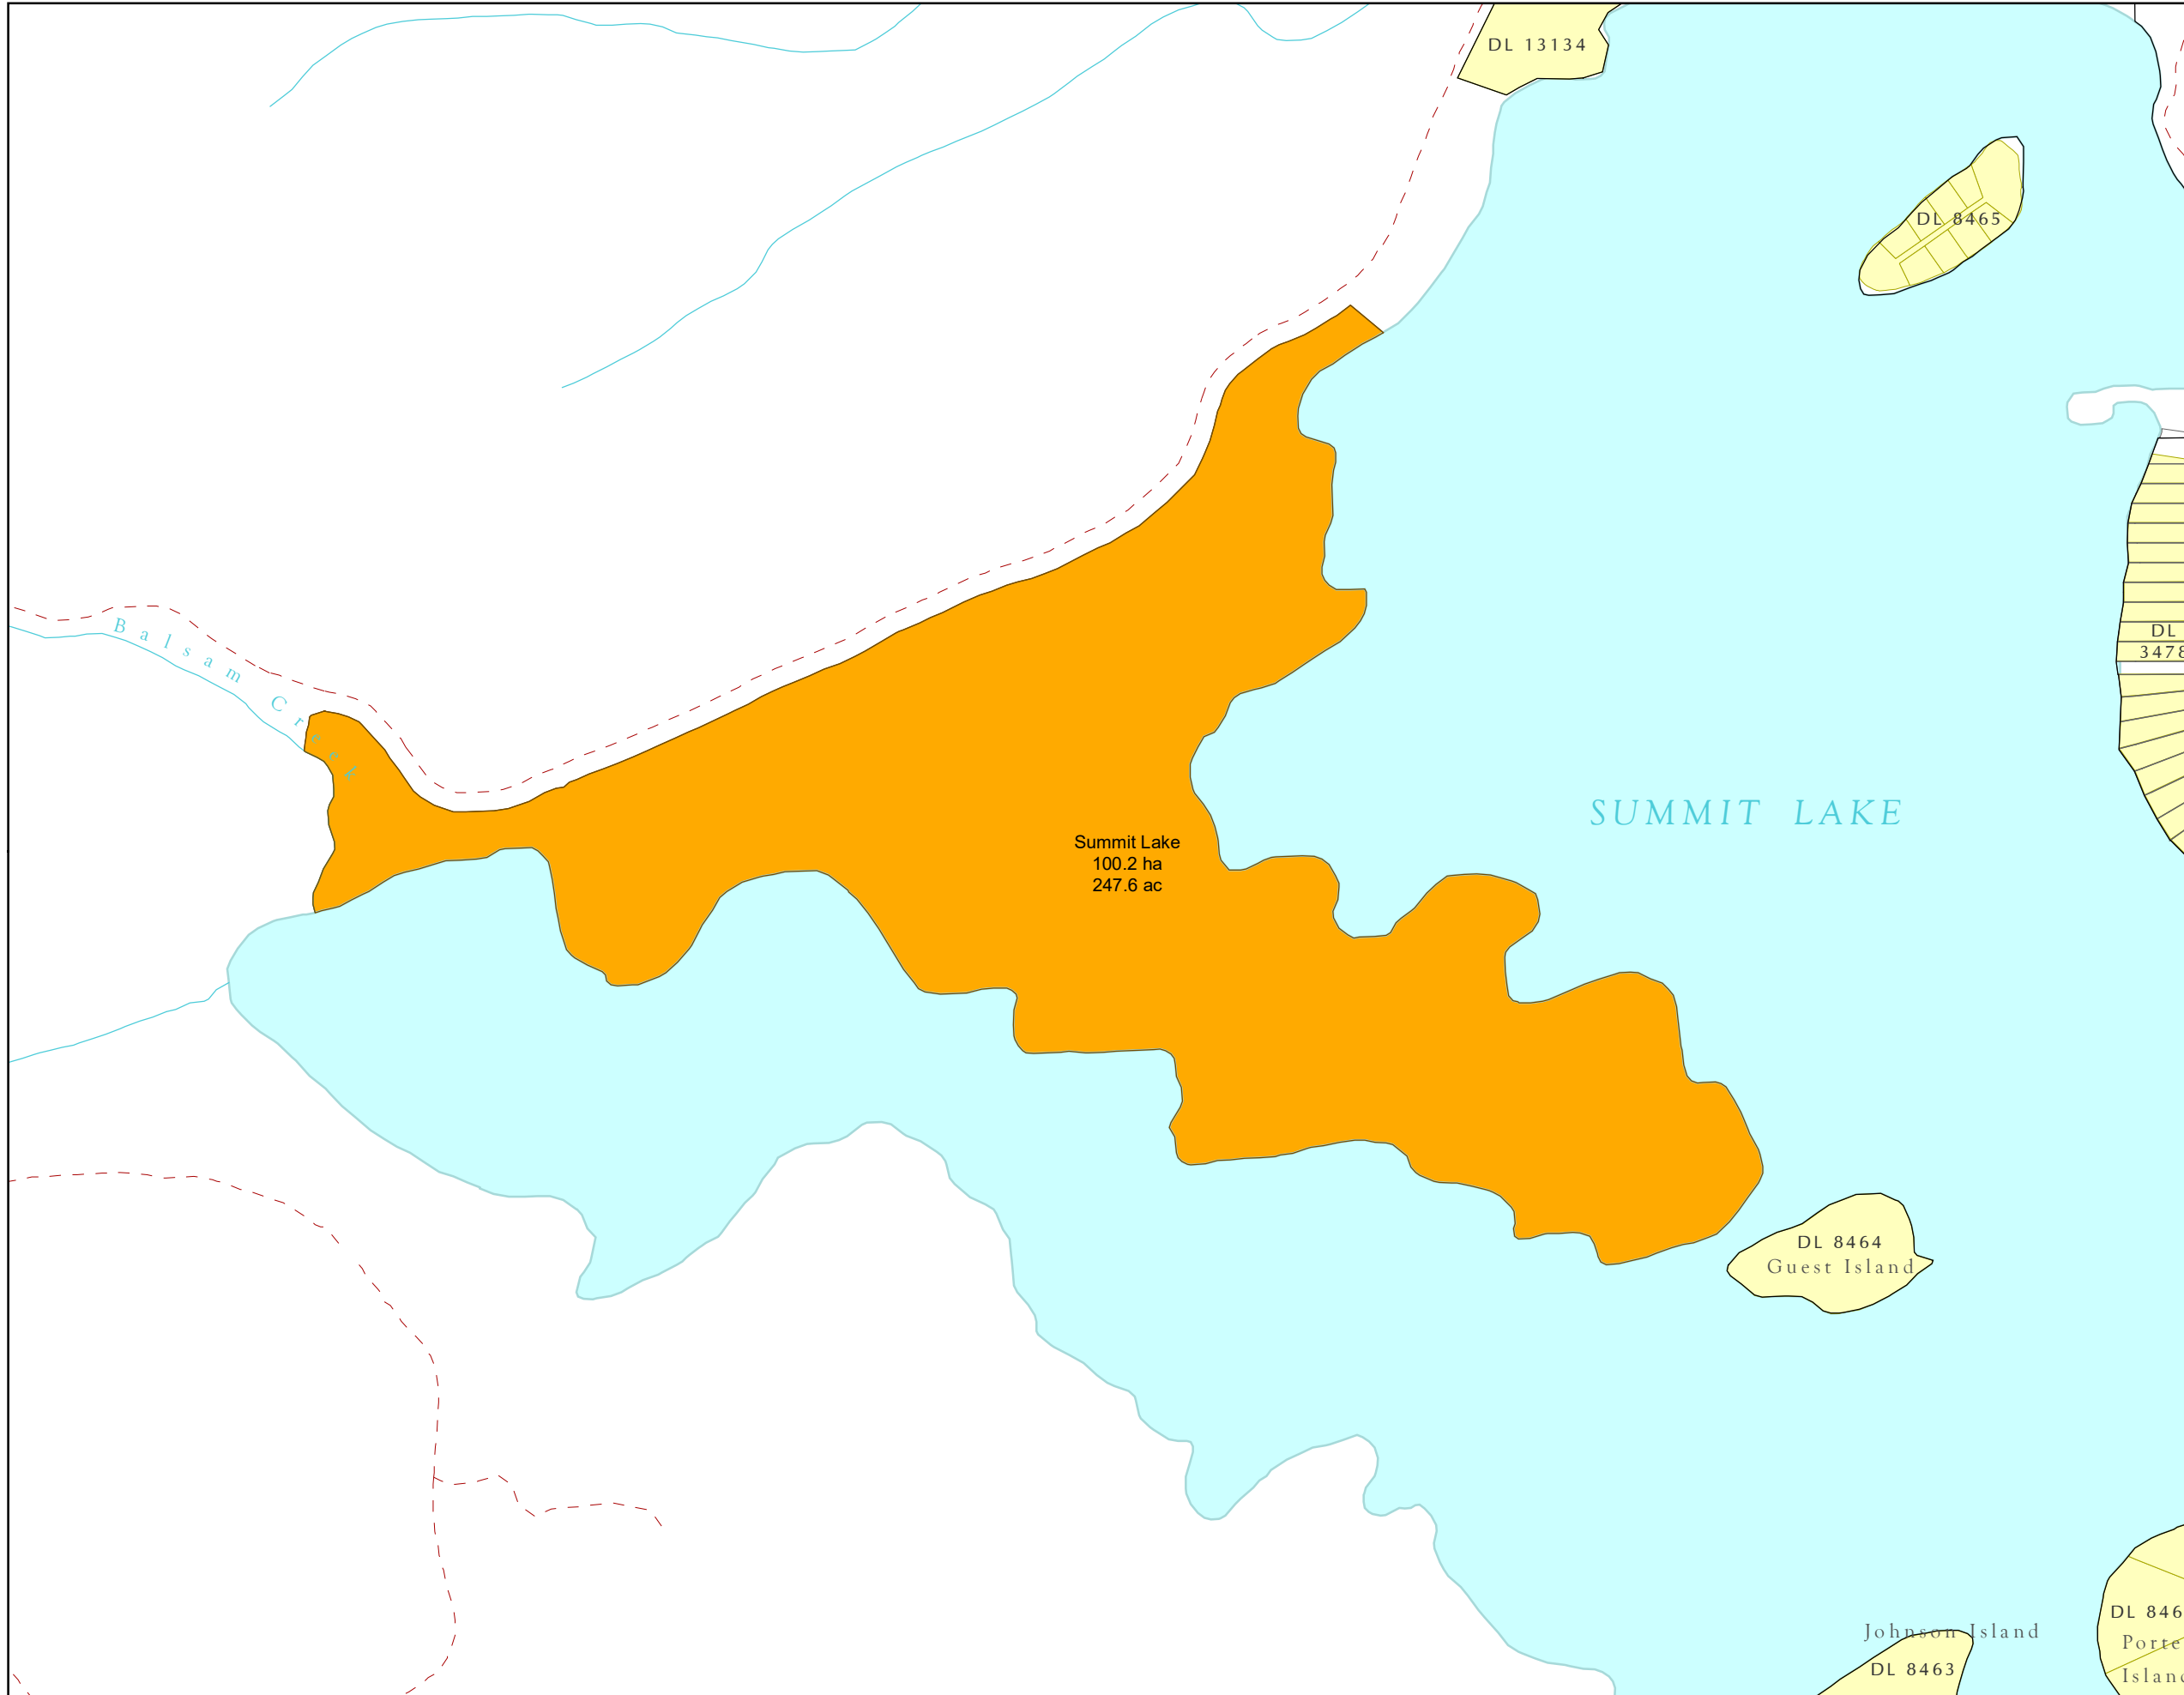

Saulteau First Nation TLE Area of Interest Confirmation Map 11 of 15

	TLE ADOFS
	TLE Equity
	Private Parcel
	Saulteau First Nation Indian Reserve
	Other Indian Reserve
	Park or Protected Area

**Confidential and Without Prejudice.
For internal use only.
Do not distribute.**

DRAFT

1:10,000