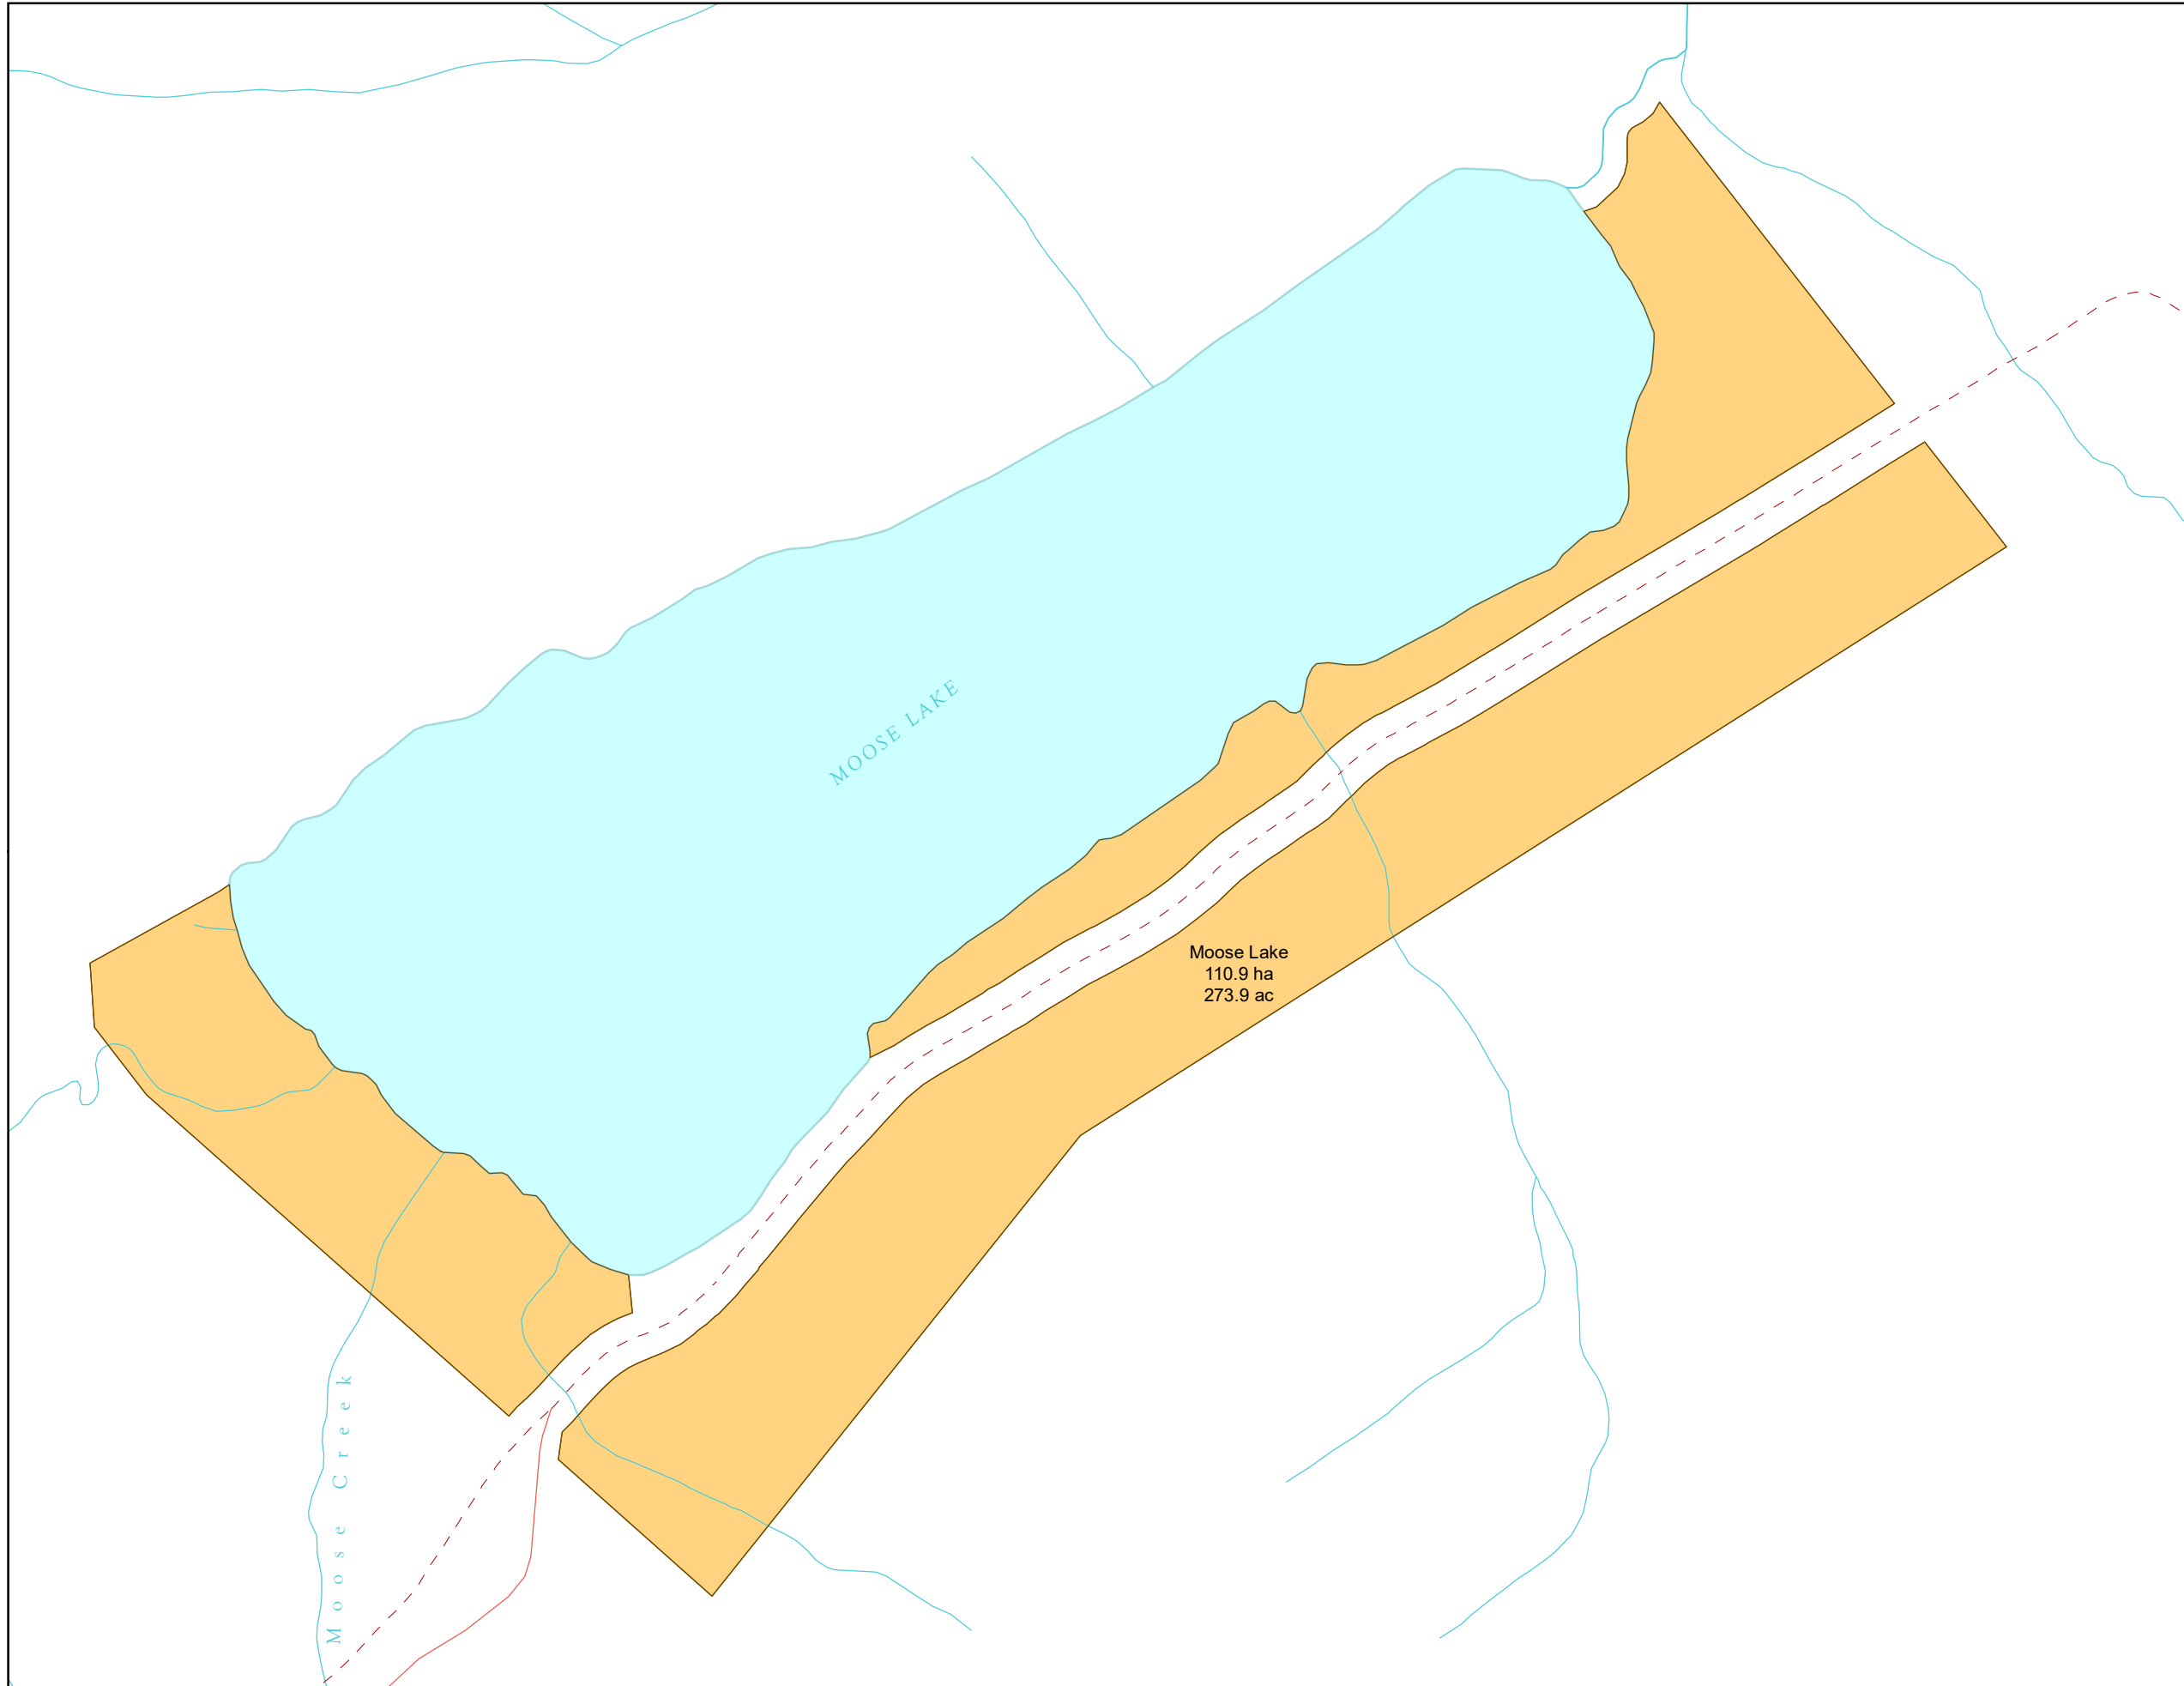

Saulteau First Nation TLE Area of Interest Confirmation Map 13 of 15

- TLE ADOFS
- TLE Equity
- Private Parcel
- Saulteau First Nation Indian Reserve
- Other Indian Reserve
- Park or Protected Area

**Confidential and Without Prejudice.
For internal use only.
Do not distribute.**

DRAFT

1:10,000

Produced by: GeoBC
Created by: Decision Support Section
Coordinate System: NAD 1983 UTM Zone 10N
Date: March 10, 2021
Produced for:
Ministry of Indigenous Relations and Reconciliation