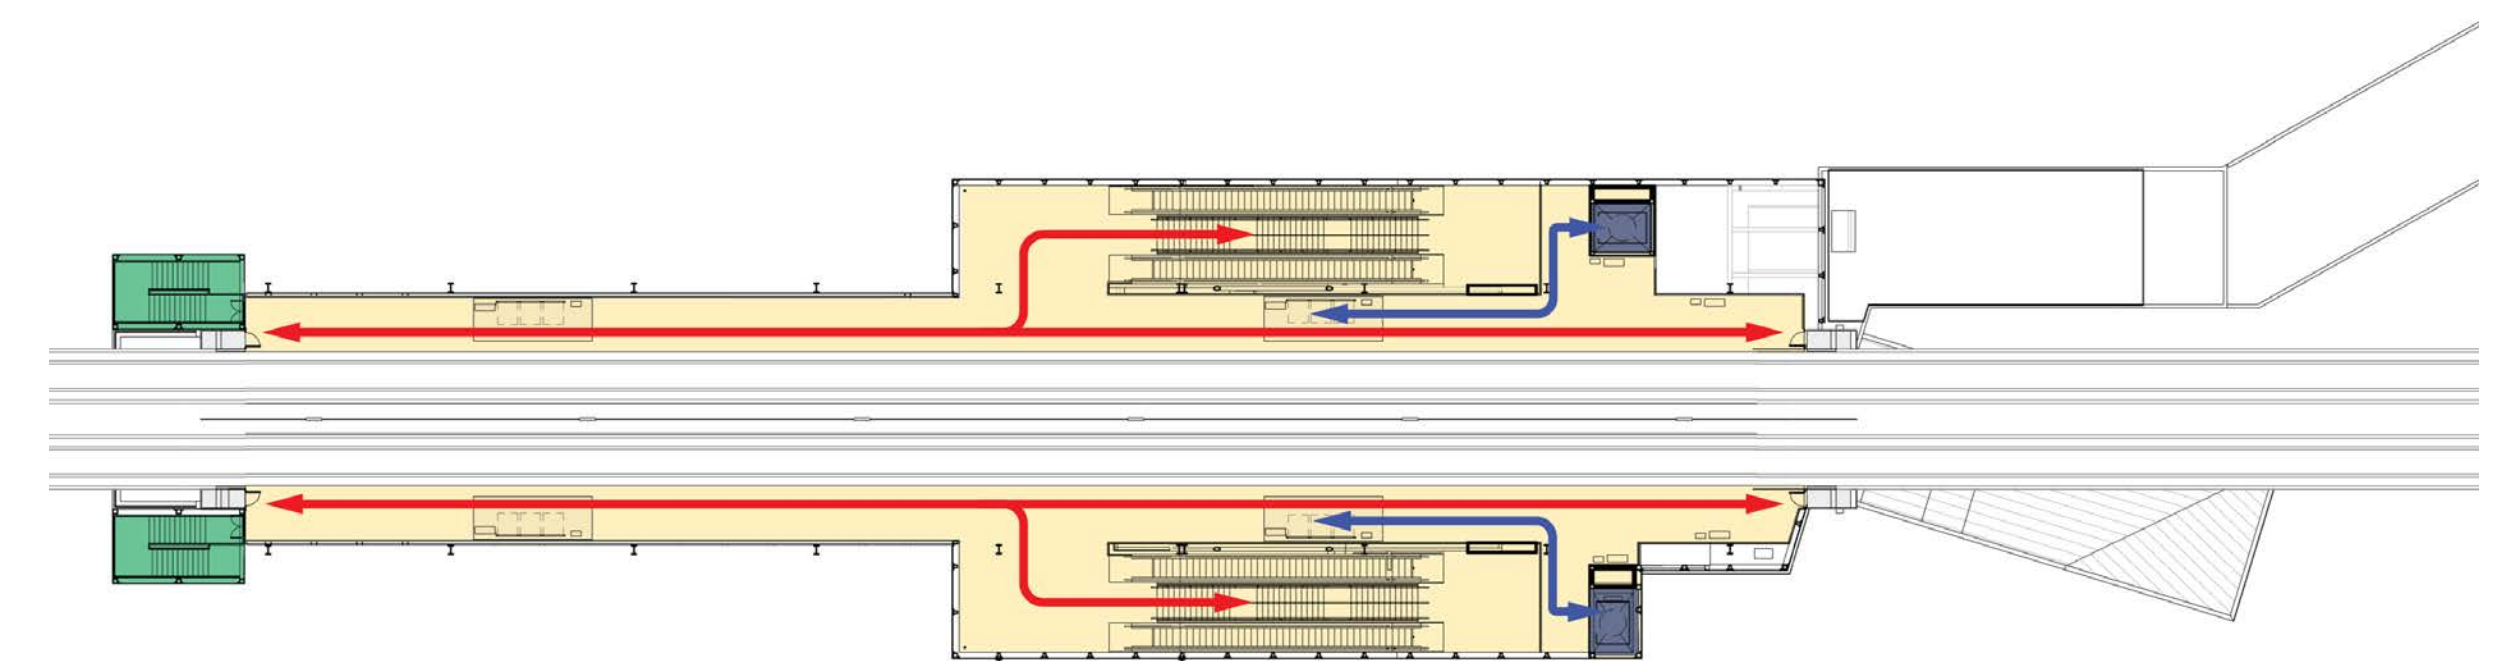

Conceptual rendering, subject to change; does not reflect future transit-oriented development

Aerial view

Source: The Fleetwood Plan 2022

Site context plan

152 Street Station

152 Street and Fraser Highway

Mezzanine floor plan

Platform floor plan

Concourse floor plan

Legend

- Escalators / Stairs Circulation
- Elevator Circulation
- Elevator
- Paid Fare Zone
- Service Rooms
- Commercial Retail Unit
- Emergency Stairs
- Passenger Pickup and Dropoff
- Station & Guideway Outline