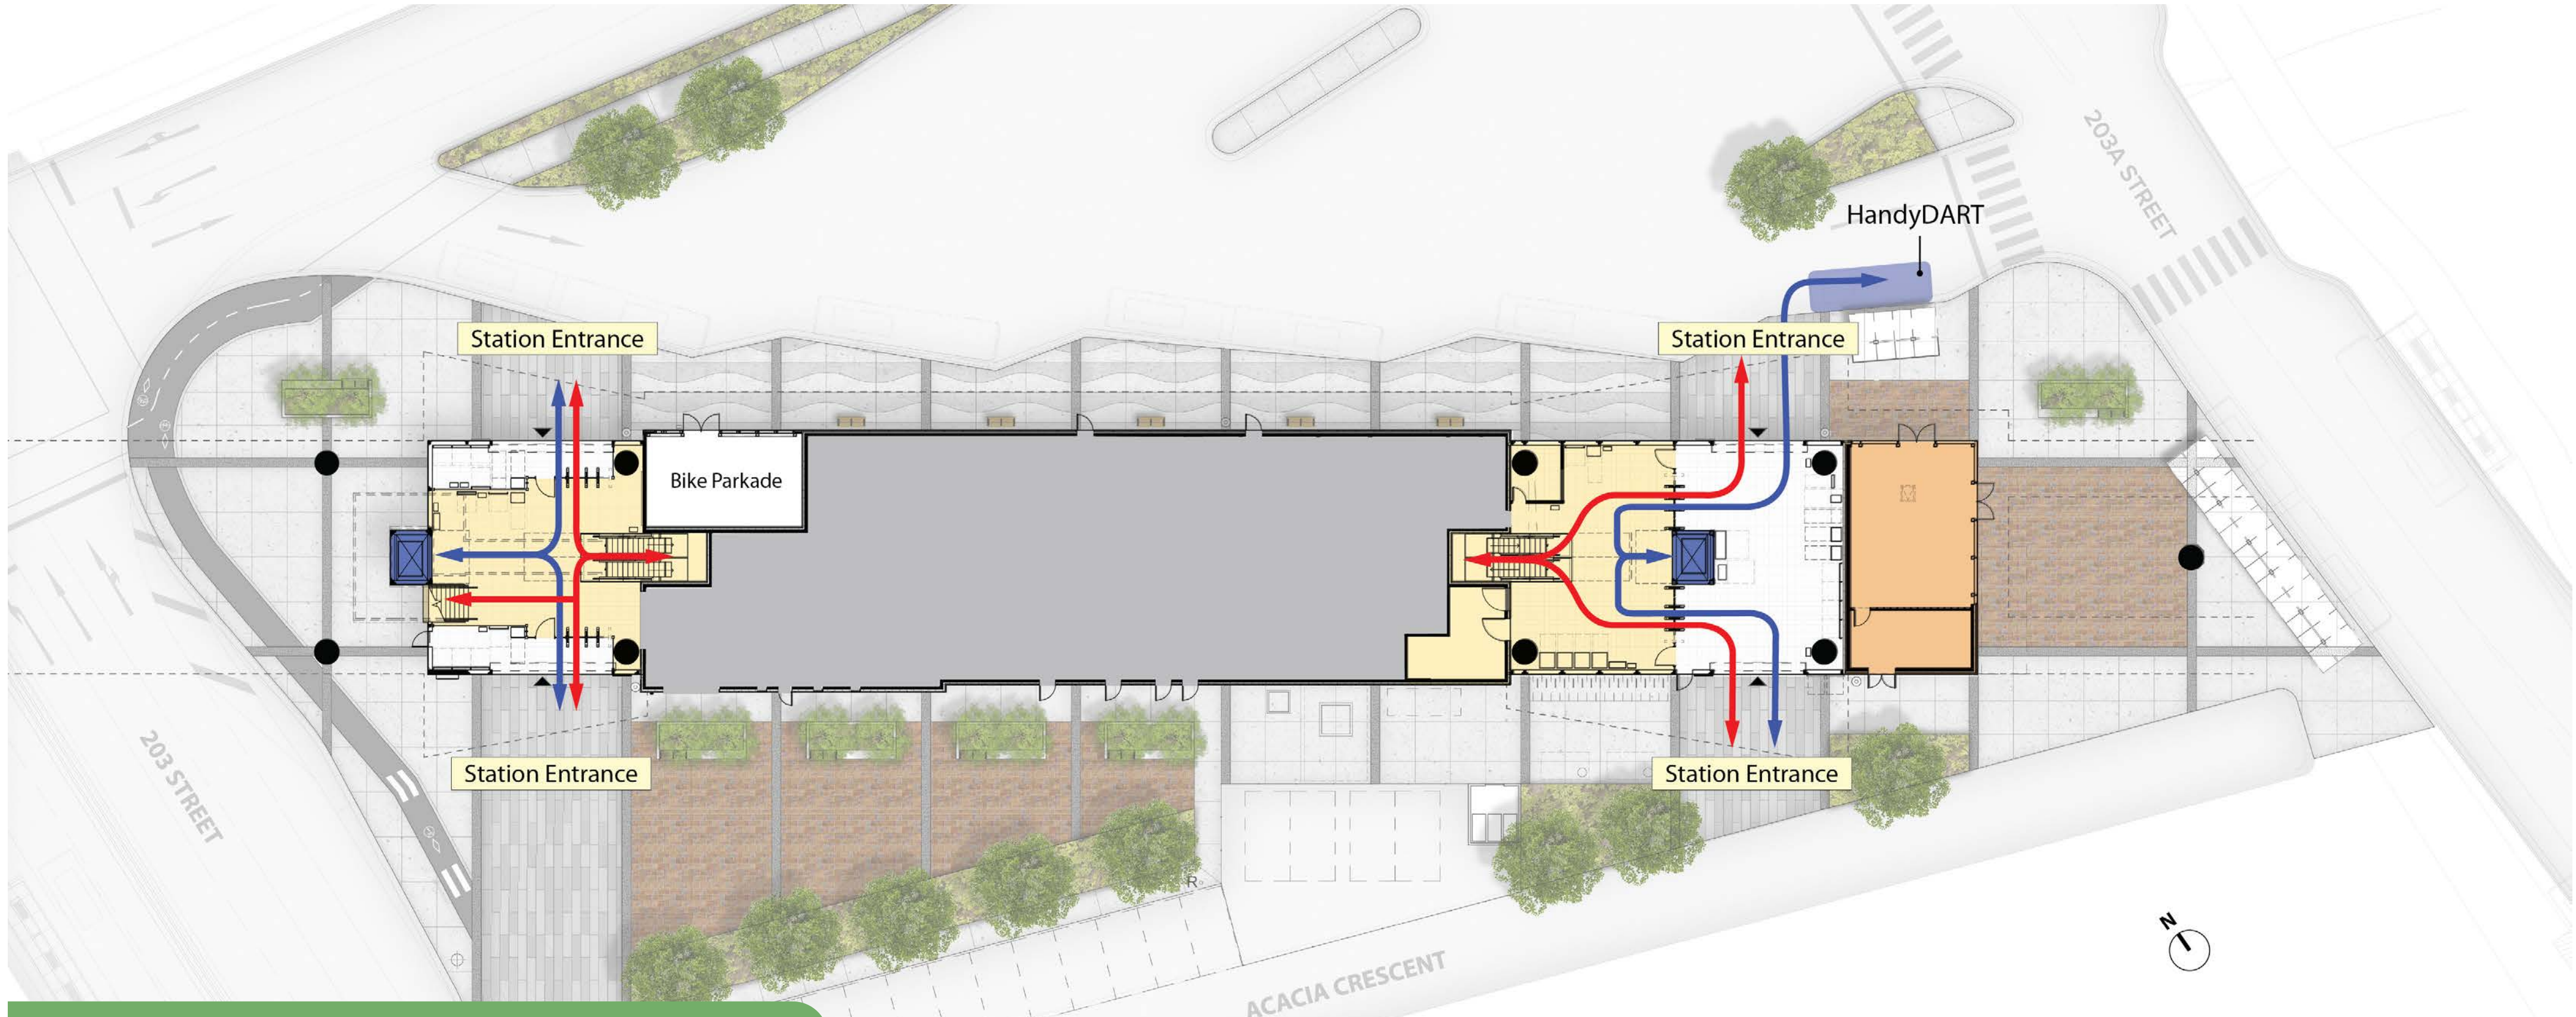

North elevation streetscape

Conceptual rendering, subject to change; does not reflect future transit-oriented development

Aerial view

Source: City of Langley Official Community Plan 2021

Site context plan

Langley City Centre Station

203 Street and Fraser Highway

Legend

- Escalators / Stairs Circulation
- Elevator Circulation
- Elevator
- Paid Fare Zone
- Service Rooms
- Commercial Retail Unit
- Station & Guideway Outline

Platform floor plan

Concourse floor plan

Langley City Centre Station

203 Street and Fraser Highway

Langley City Centre Station – evening rendering

Conceptual rendering, subject to change; does not reflect future transit-oriented development