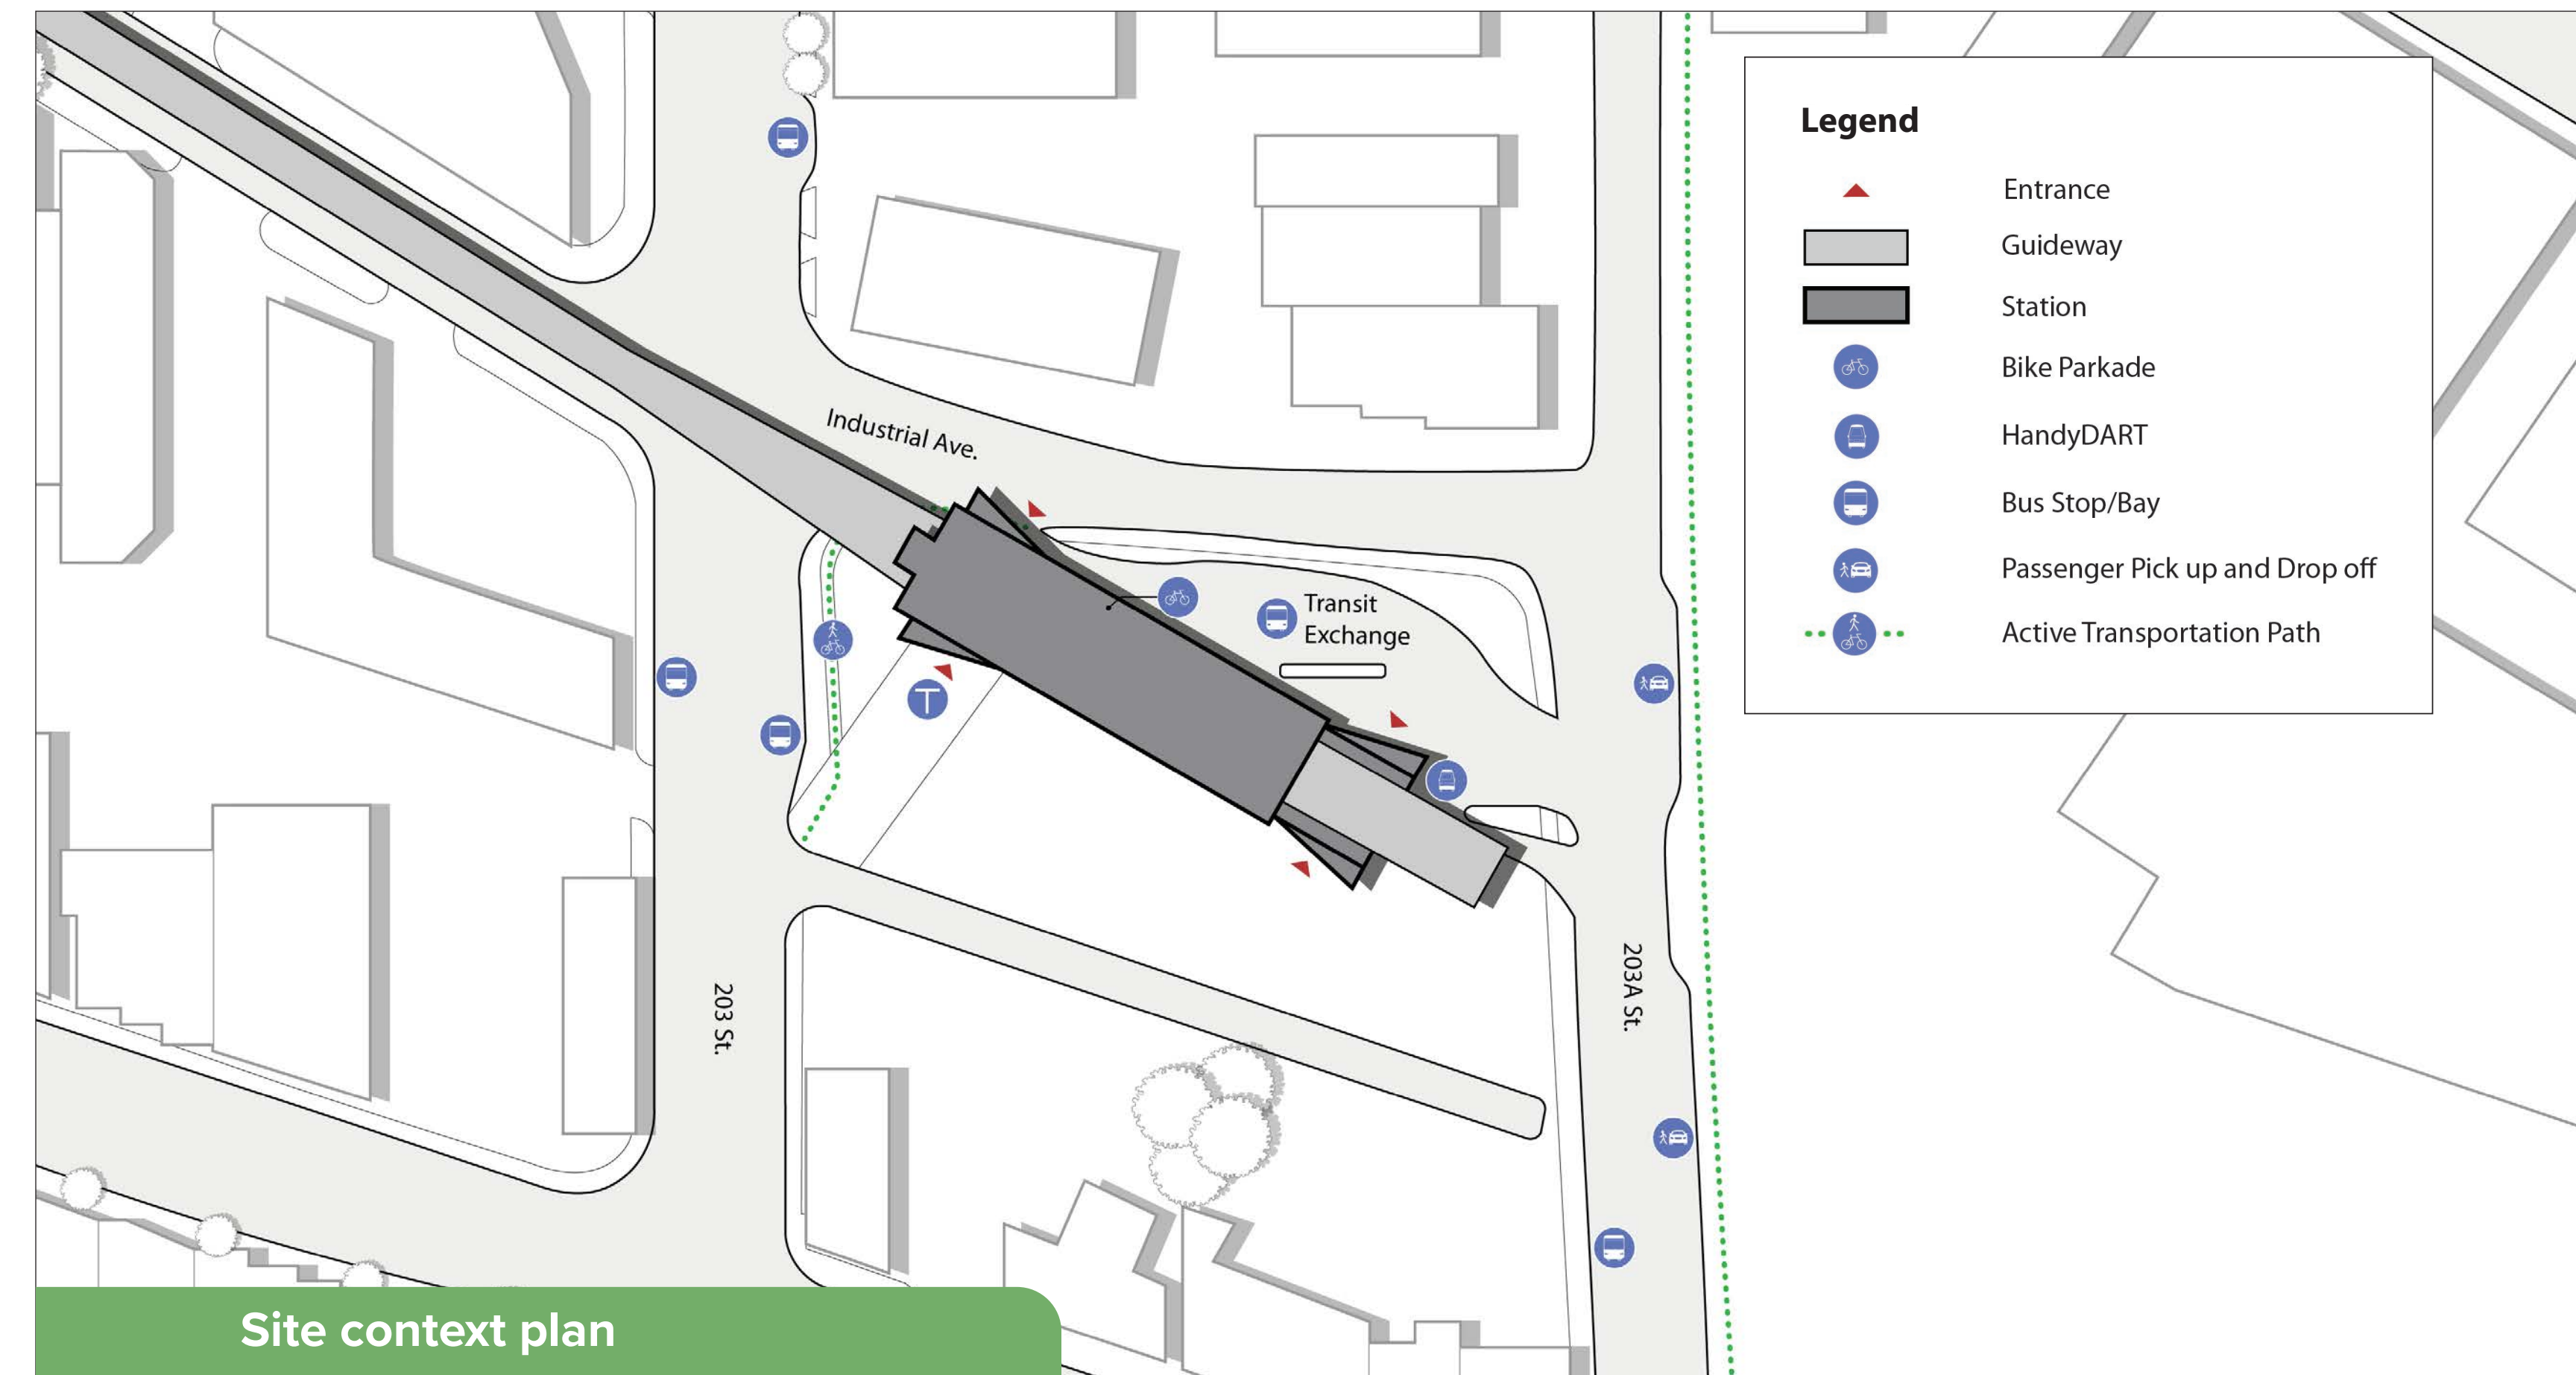

Langley City Centre Station

203 Street and Fraser Highway

Conceptual rendering, subject to change; does not reflect future transit-oriented development

Langley City Centre Station

203 Street and Fraser Highway

North elevation streetscape

Conceptual rendering, subject to change; does not reflect future transit-oriented development

Aerial view

Source: City of Langley Official Community Plan 2021

Site context plan

Langley City Centre Station

203 Street and Fraser Highway

Legend

- Escalators / Stairs Circulation
- Elevator Circulation
- Elevator
- Paid Fare Zone
- Service Rooms
- Commercial Retail Unit
- Station & Guideway Outline

Platform floor plan

Concourse floor plan

Langley City Centre Station

203 Street and Fraser Highway

Langley City Centre Station – evening rendering

Conceptual rendering, subject to change; does not reflect future transit-oriented development