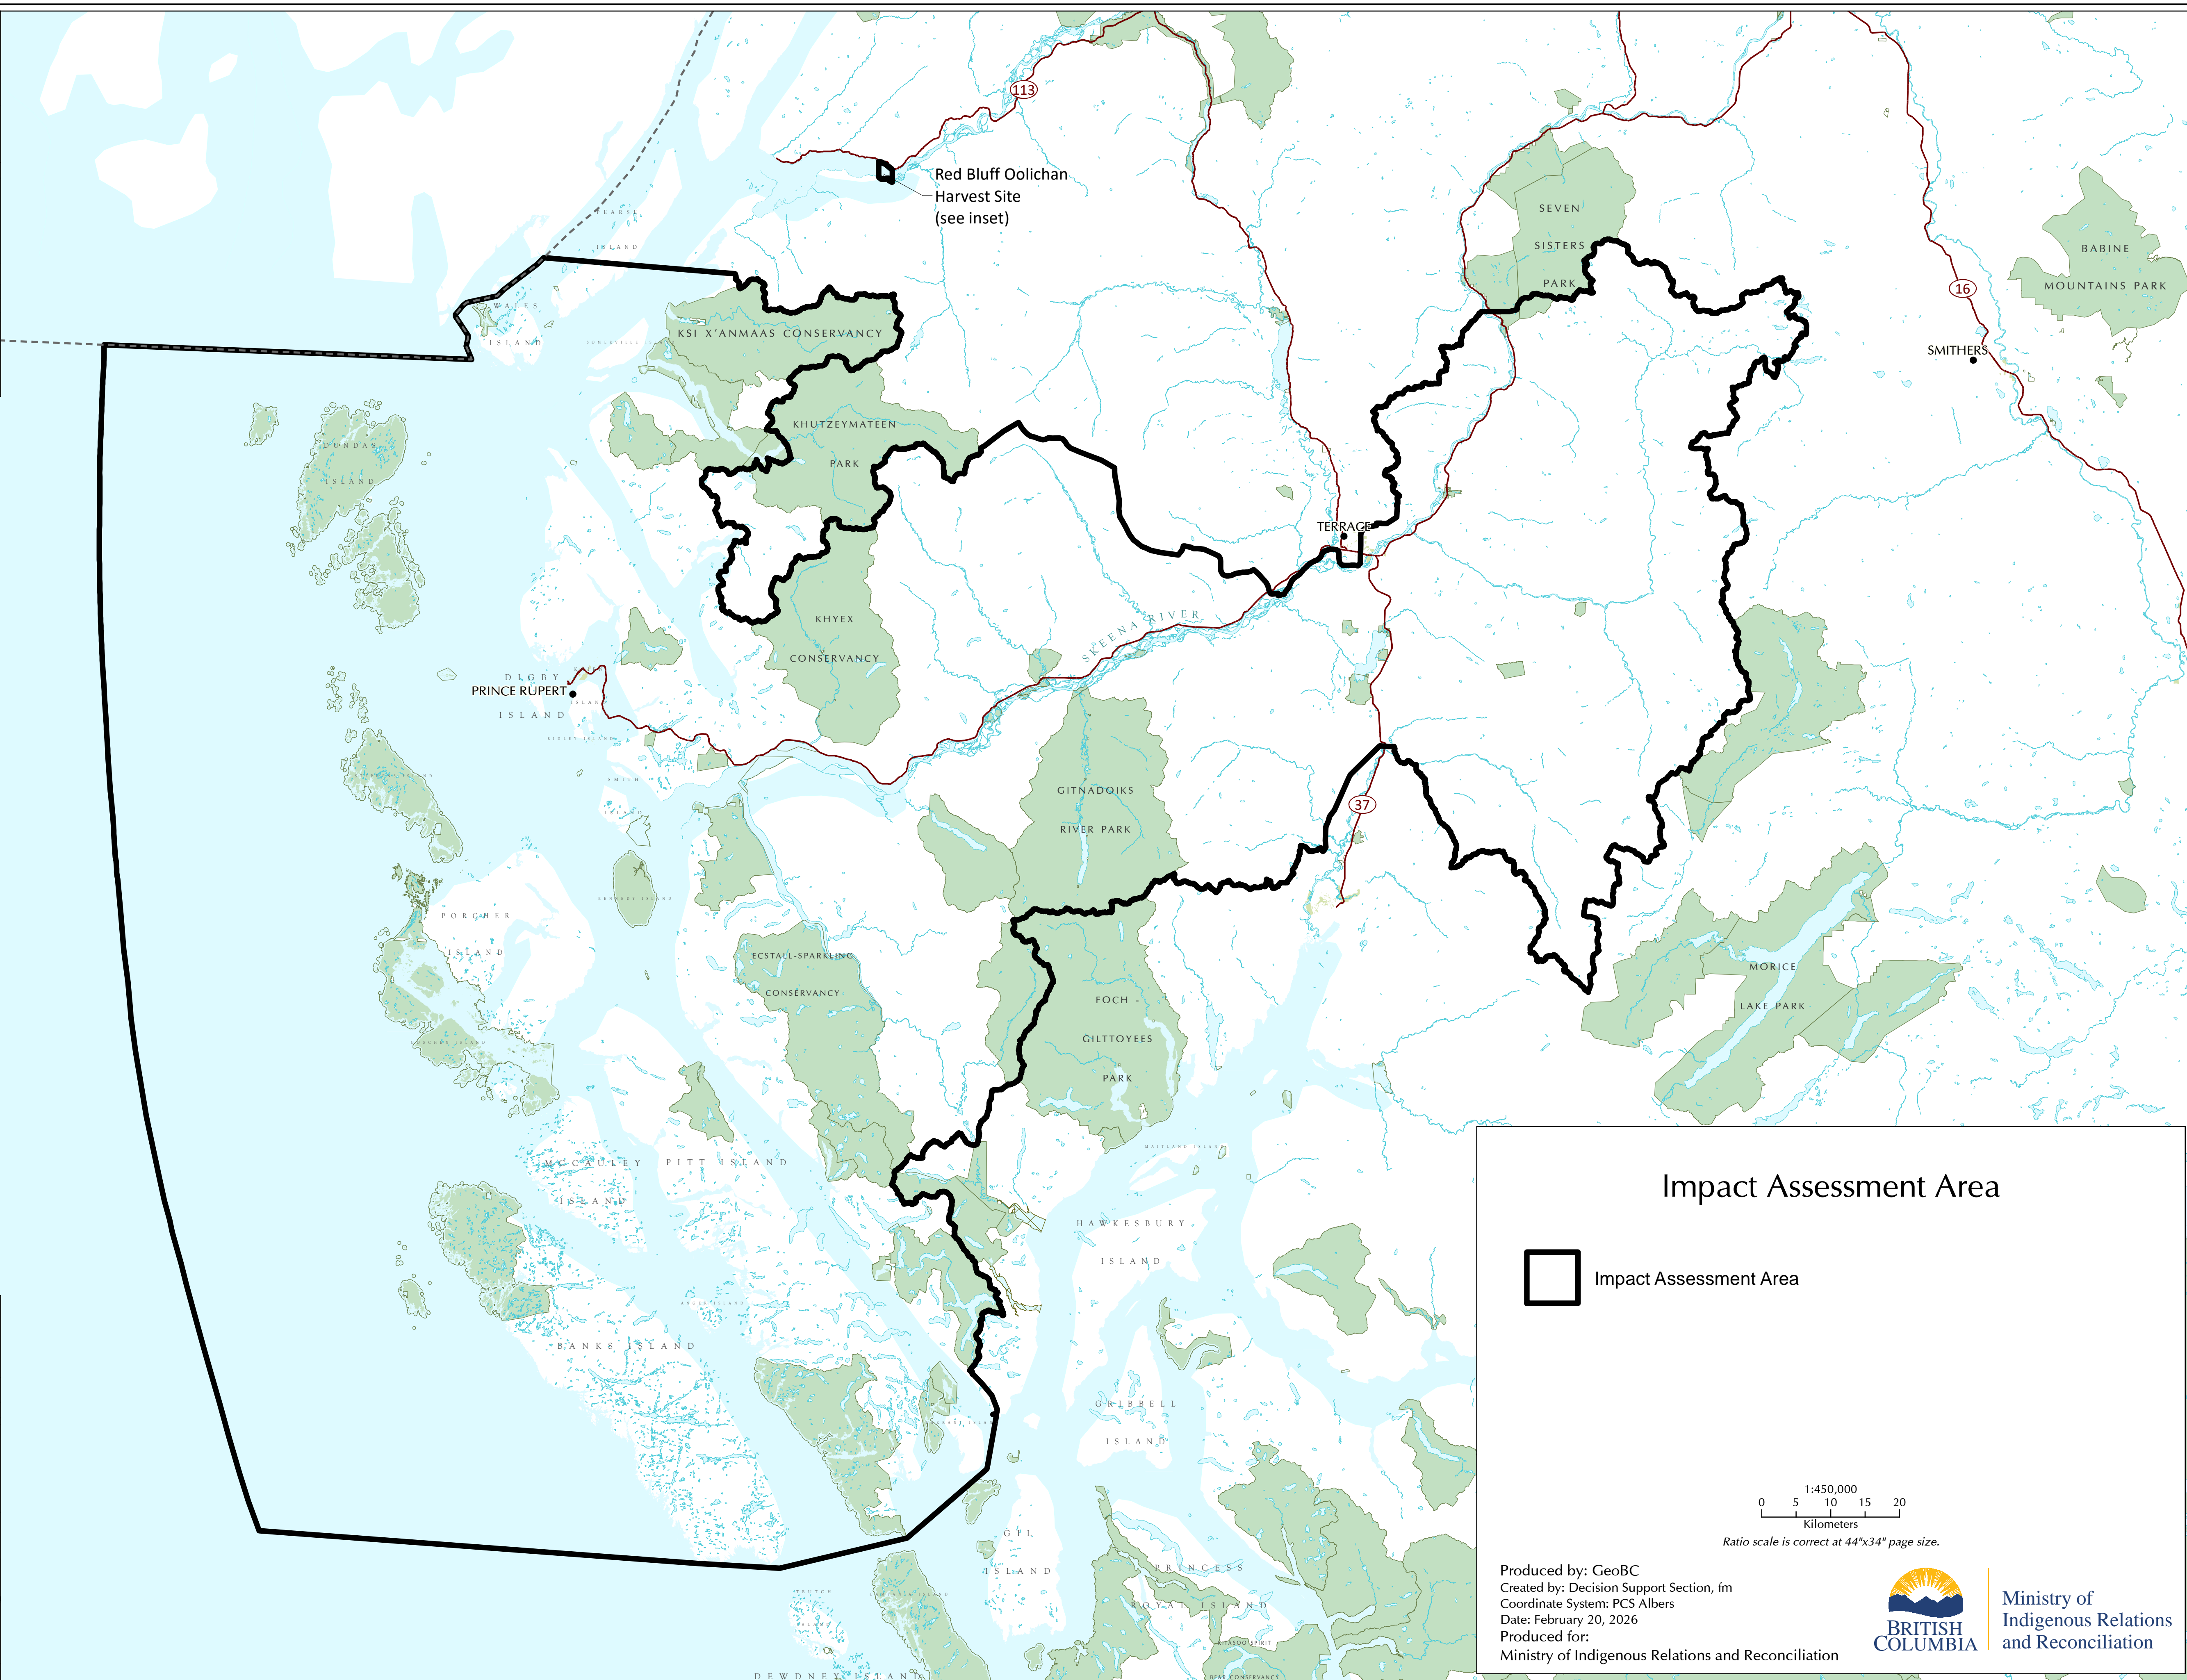

TABLE OF CONTENTS

Kitselas Harvest Area Map 1
Impact Assessment Area Map..... 2
Kitselas Migratory Birds Harvest Area Map 3
Kitselas Fishing Area Map 4

This Atlas consists of the authoritative maps of the areas that are shown at reduced scale for illustrative purposes in Appendix A, Appendix J Part 2 and Appendix K Parts 1 and 2 of the Kitselas Treaty.

Kitselas Harvest Area

 Kitselas Harvest Area

Produced by: GeoBC
Created by: Decision Support Section, fm
Coordinate System: PCS Albers
Date: January 28, 2026
Produced for:
Ministry of Indigenous Relations and Reconciliation

Project/Projet and Information/Information: GeoBC Project/Projet Large Format - Treaty/Kitselas - Harvest Area - Dashboard - Dashboard (2026-01-28) (1:21:10)

Impact Assessment Area

Impact Assessment Area

1:450,000
0 5 10 15 20
Kilometers
Ratio scale is correct at 44"x34" page size.

Produced by: GeoBC
Created by: Decision Support Section, im
Coordinate System: PCS Albers
Date: February 20, 2026
Produced for:
Ministry of Indigenous Relations and Reconciliation