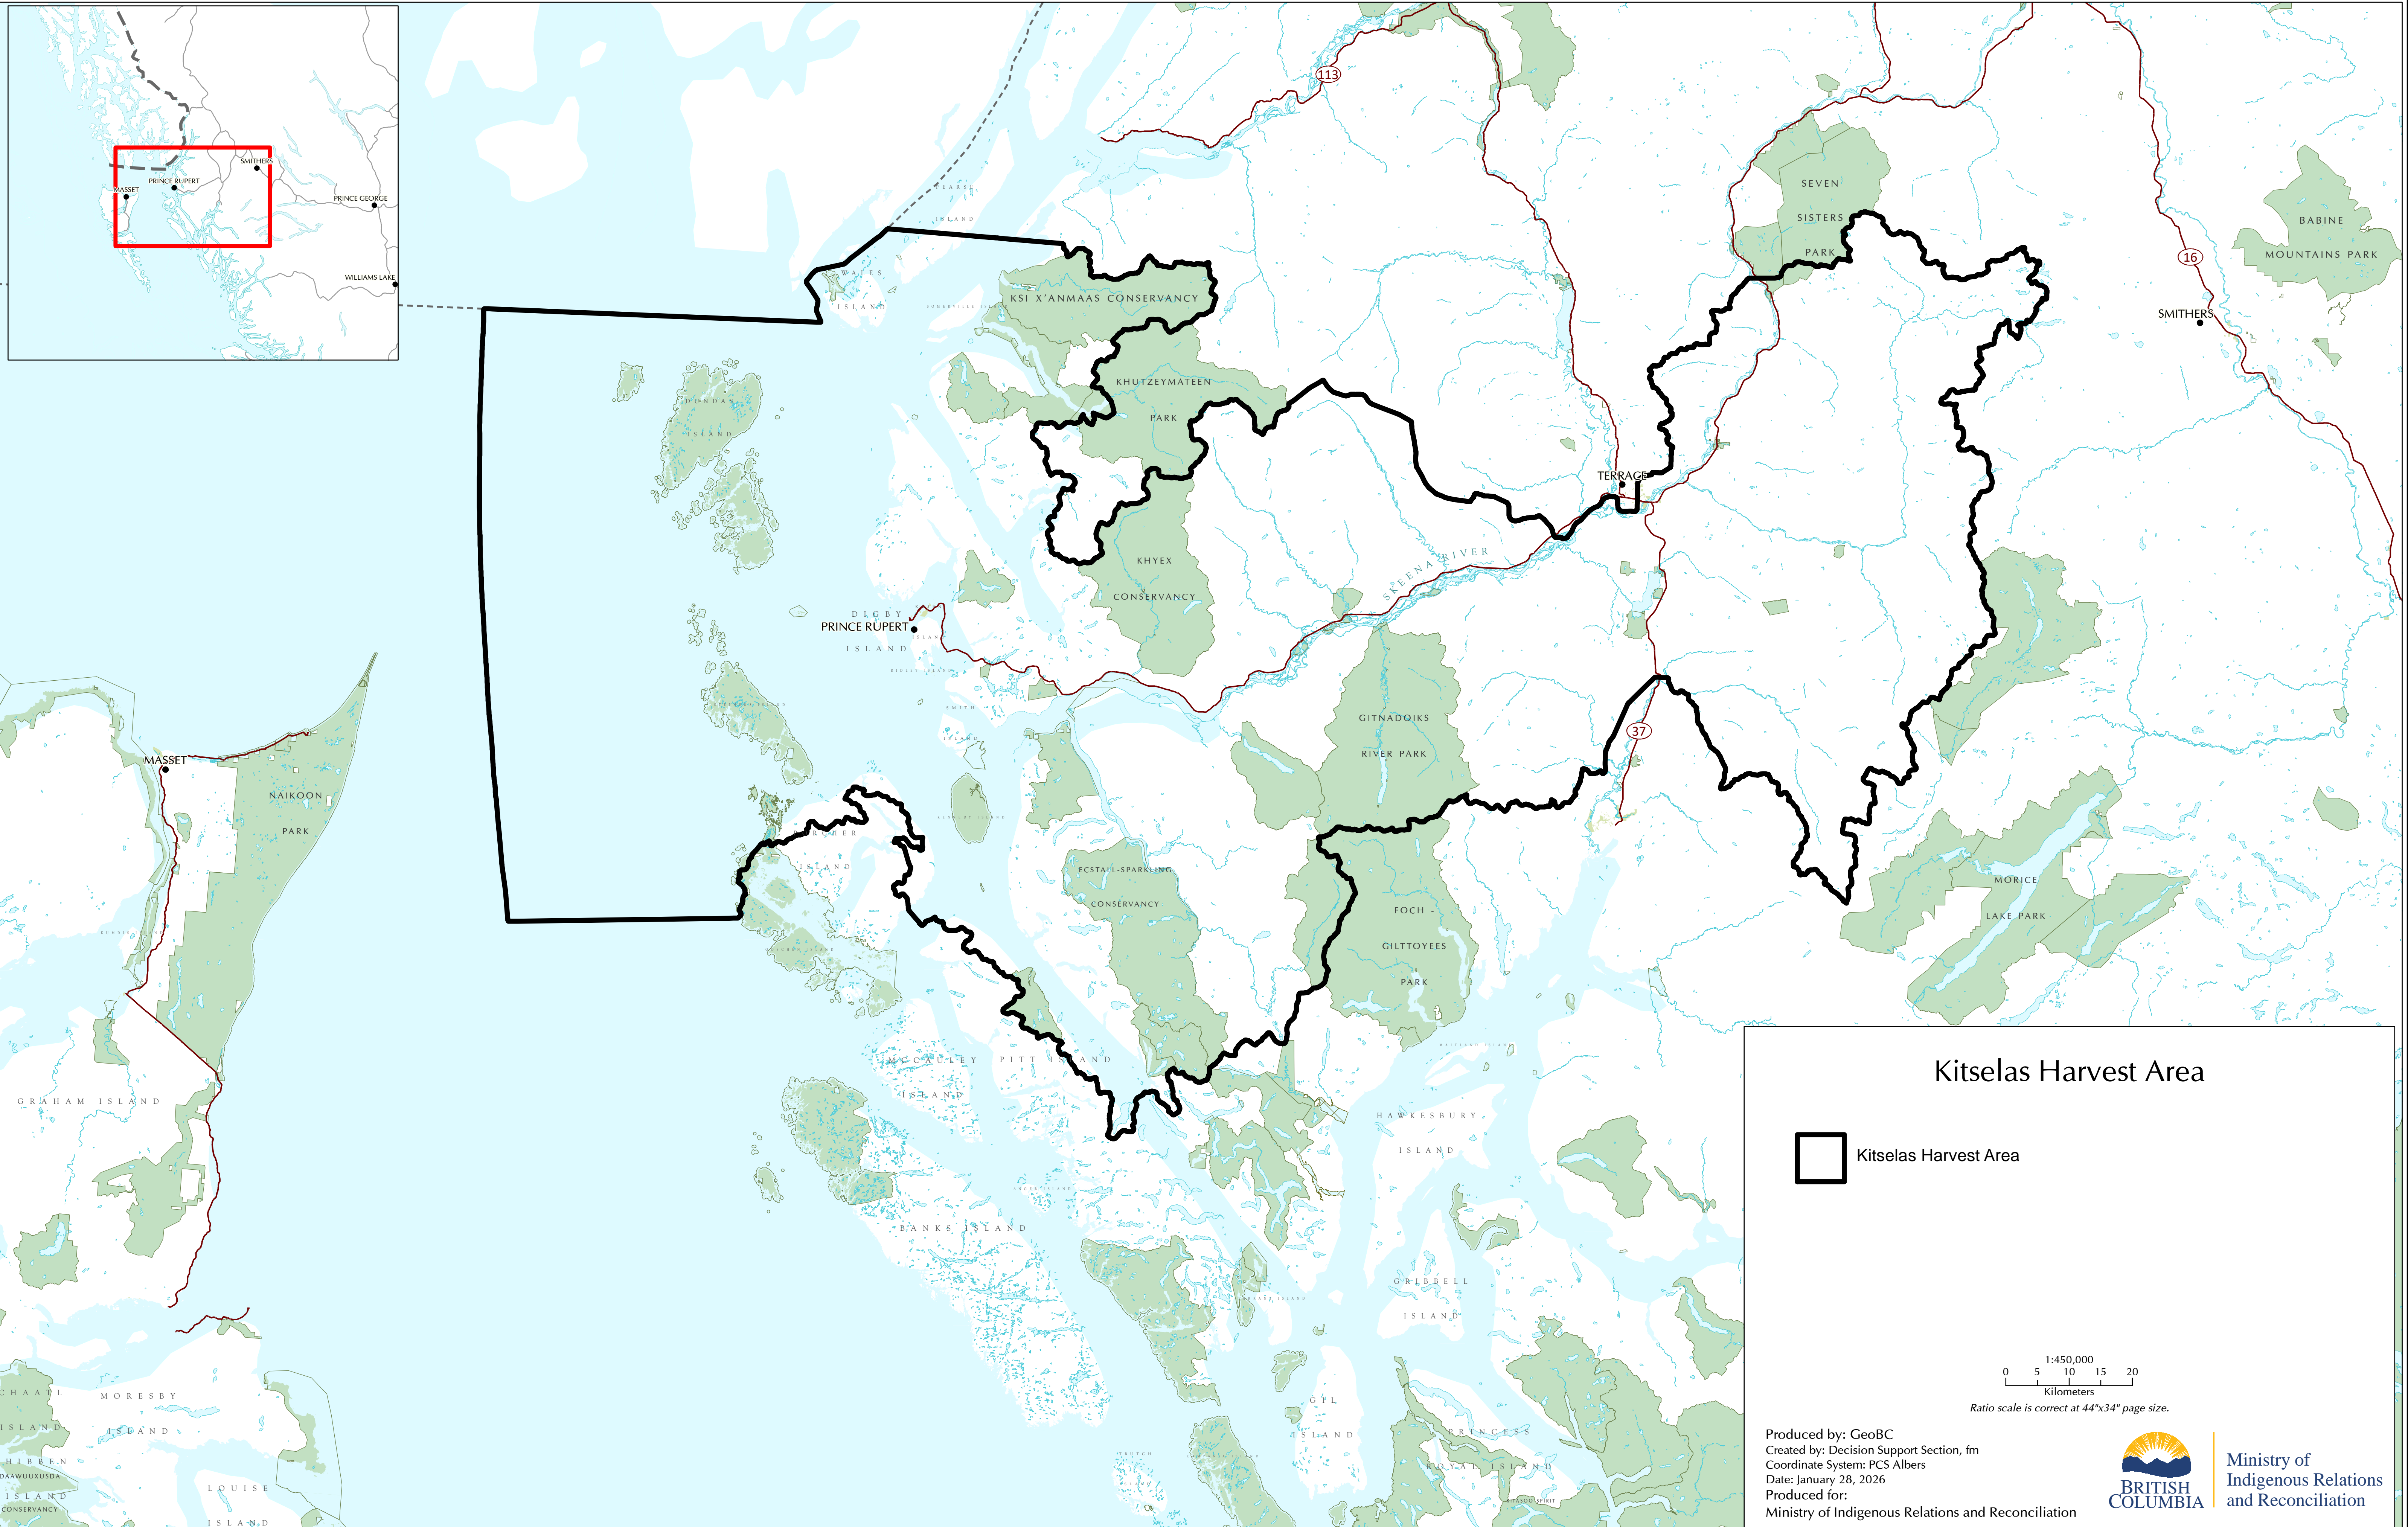

Kitselas Harvest Area

Kitselas Harvest Area

Produced by: GeoBC
Created by: Decision Support Section, fm
Coordinate System: PCS Albers
Date: January 28, 2026
Produced for:
Ministry of Indigenous Relations and Reconciliation