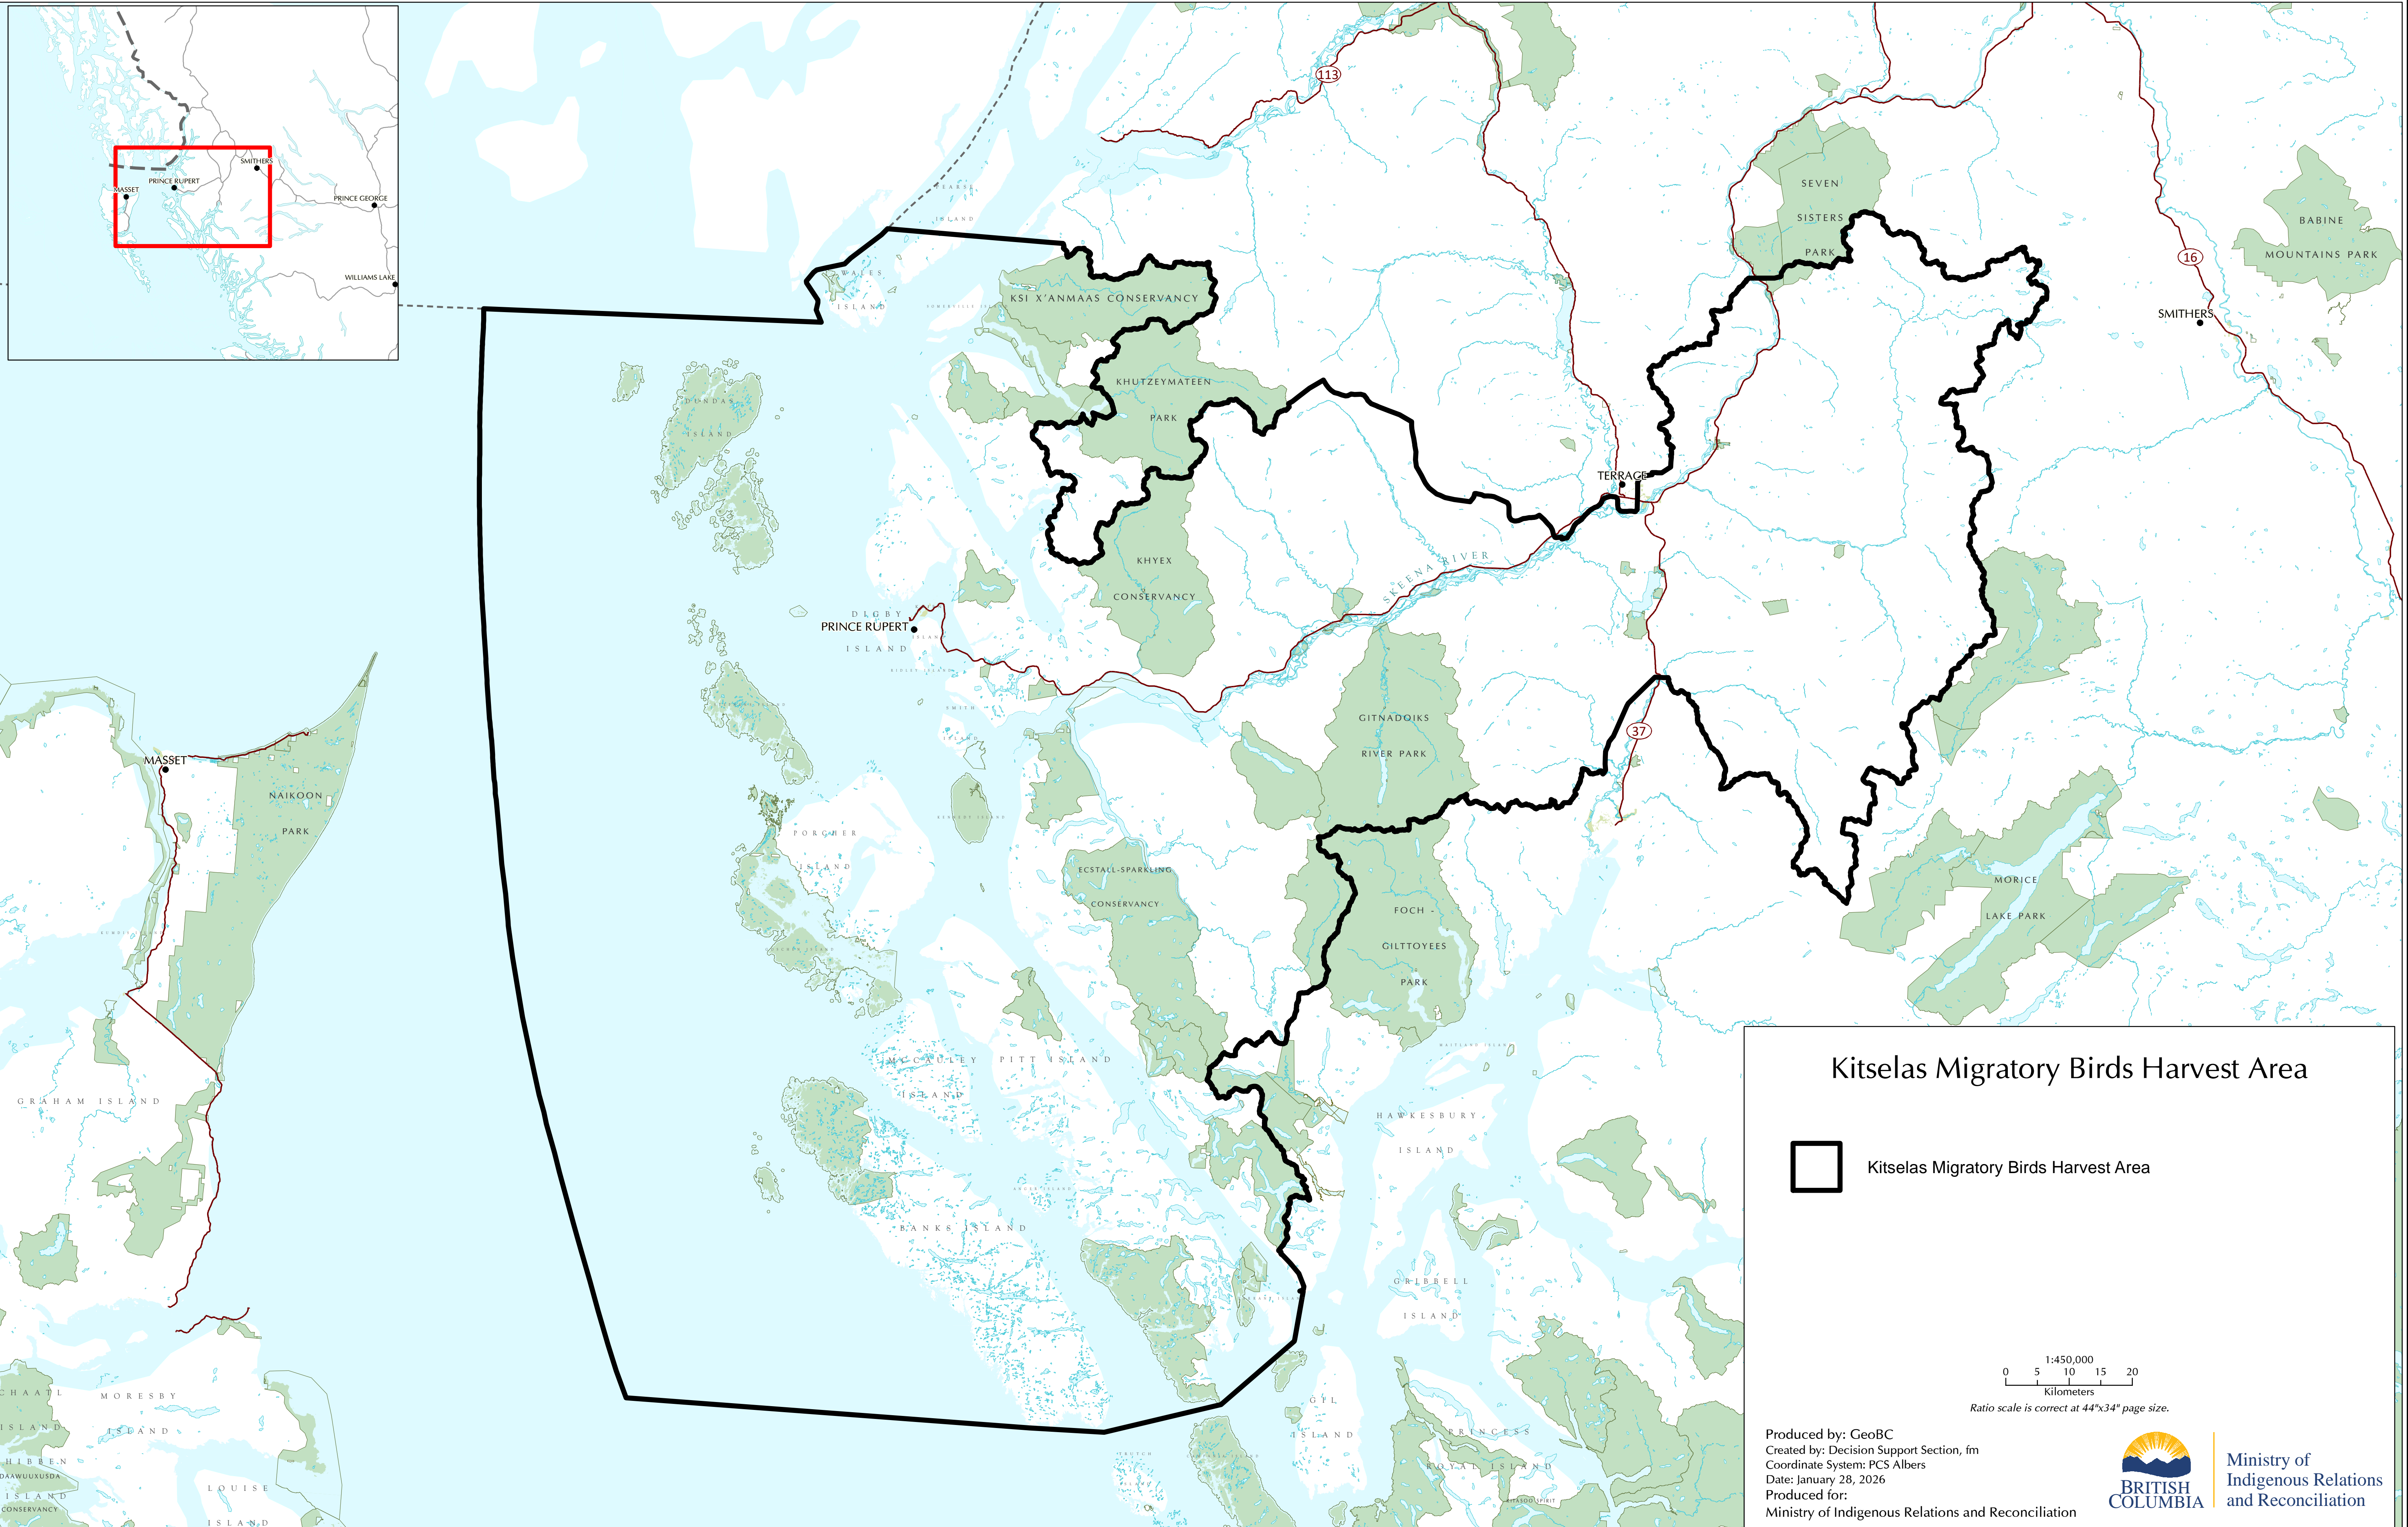

Kitselas Migratory Birds Harvest Area

Kitselas Migratory Birds Harvest Area

Produced by: GeoBC
Created by: Decision Support Section, fm
Coordinate System: PCS Albers
Date: January 28, 2026
Produced for:
Ministry of Indigenous Relations and Reconciliation

\\projects\kitselas_and_kitsumilum\Final\Agreement\MIGBSE_Project\LargeFormat_TreatyArea_MigratoryBirdsHarvestArea_Docx.mxd (2026.01.28) [1:25:47]