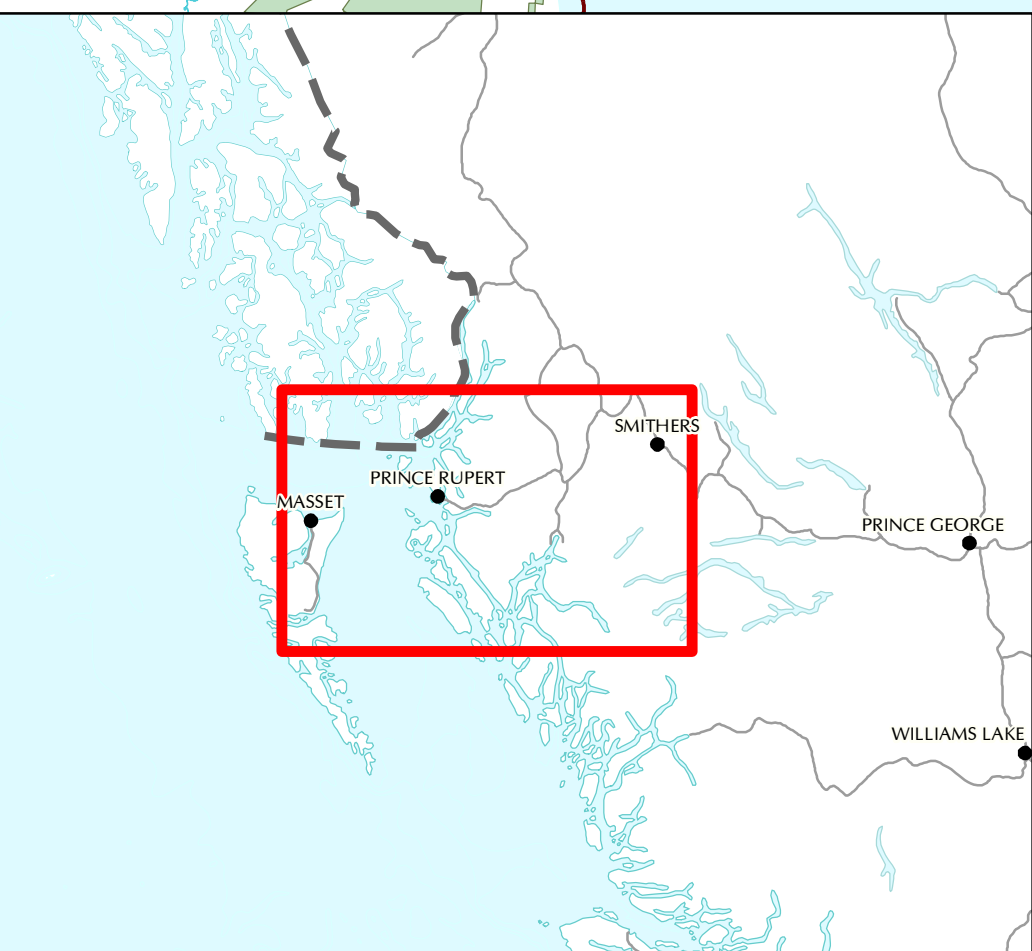

Kitselas Fishing Area

Kitselas Fishing Area

Produced by: GeoBC
Created by: Decision Support Section, im
Coordinate System: PCS Albers
Date: February 20, 2026
Produced for:
Ministry of Indigenous Relations and Reconciliation

Ministry of Indigenous Relations and Reconciliation

C:\Users\Public\Documents\GIS\Projects\Kitselas_FishingArea_Database.mxd [2026.02.20 11:15:45]