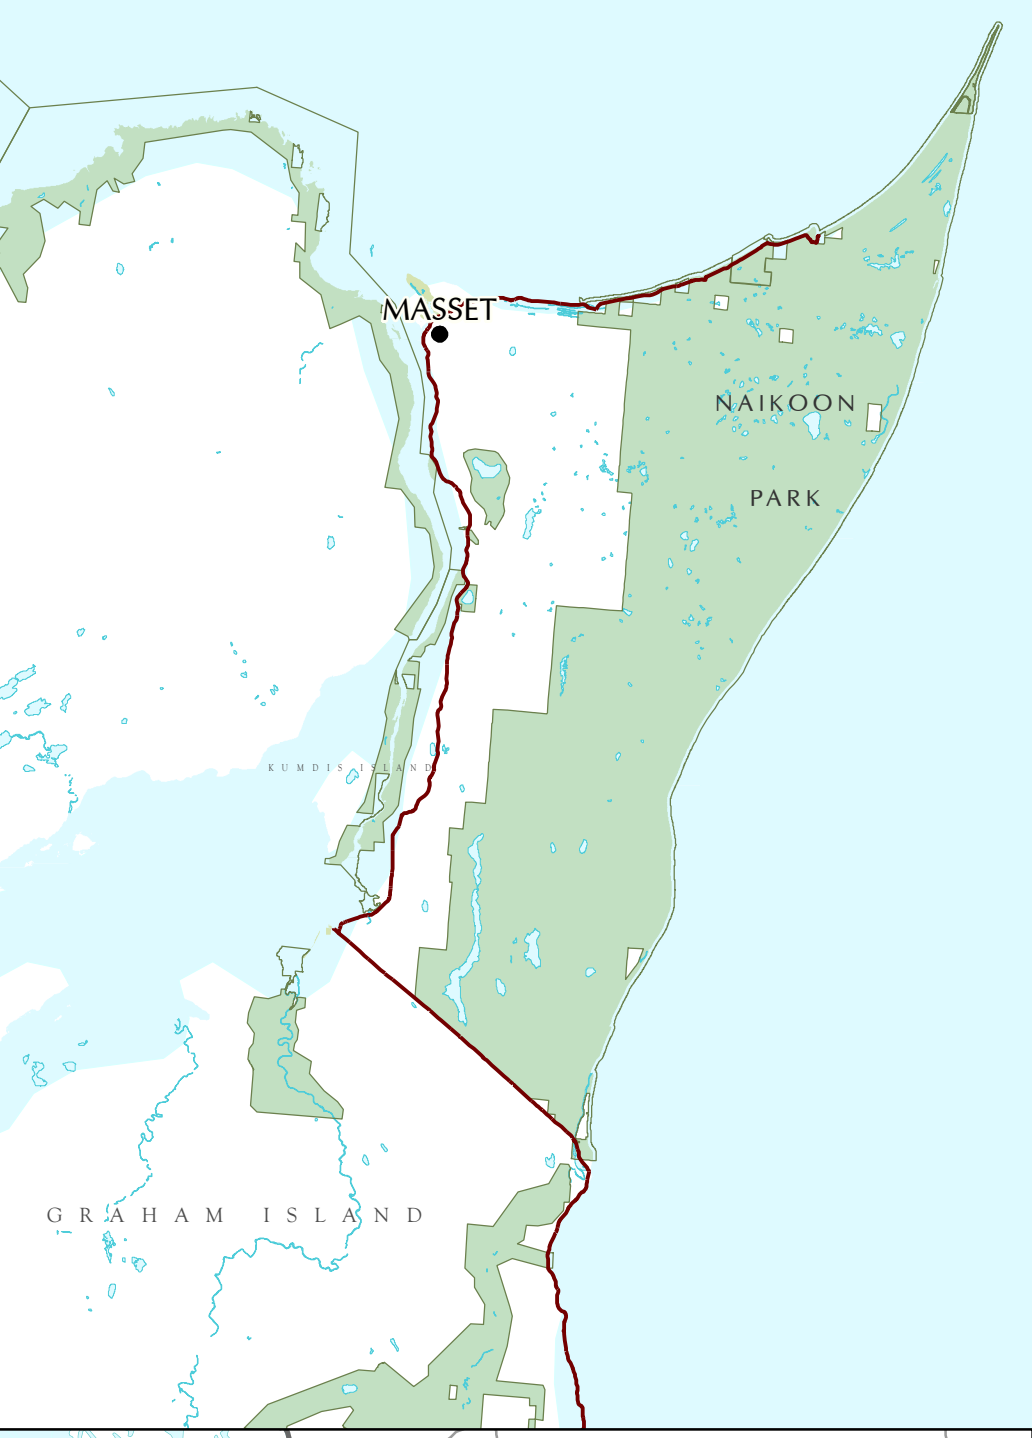

KITSELAS TREATY

A LIVING AGREEMENT

...

ATLAS

Minor Changes Agreement No. 1
Consolidated Version
February 27, 2026

KITSELAS
FIRST NATION

BRITISH
COLUMBIA

KITSELAS TREATY MAP ATLAS

TABLE OF CONTENTS

Kitselas Harvest Area Map 1
Impact Assessment Area Map..... 2
Kitselas Migratory Birds Harvest Area Map 3
Kitselas Fishing Area Map 4

This Atlas consists of the authoritative maps of the areas that are shown at reduced scale for illustrative purposes in Appendix A, Appendix J Part 2 and Appendix K Parts 1 and 2 of the Kitselas Treaty.

Kitselas Harvest Area

 Kitselas Harvest Area

Produced by: GeoBC
Created by: Decision Support Section, fm
Coordinate System: PCS Albers
Date: January 28, 2026
Produced for:
Ministry of Indigenous Relations and Reconciliation

Project/Projet and Information/Information: GeoBC Project/Projet Large Format - Treaty/Kitselas - Harvest Area - Dashboard - Dashboard (2026-01-28) (1:21:10)

Impact Assessment Area

Impact Assessment Area