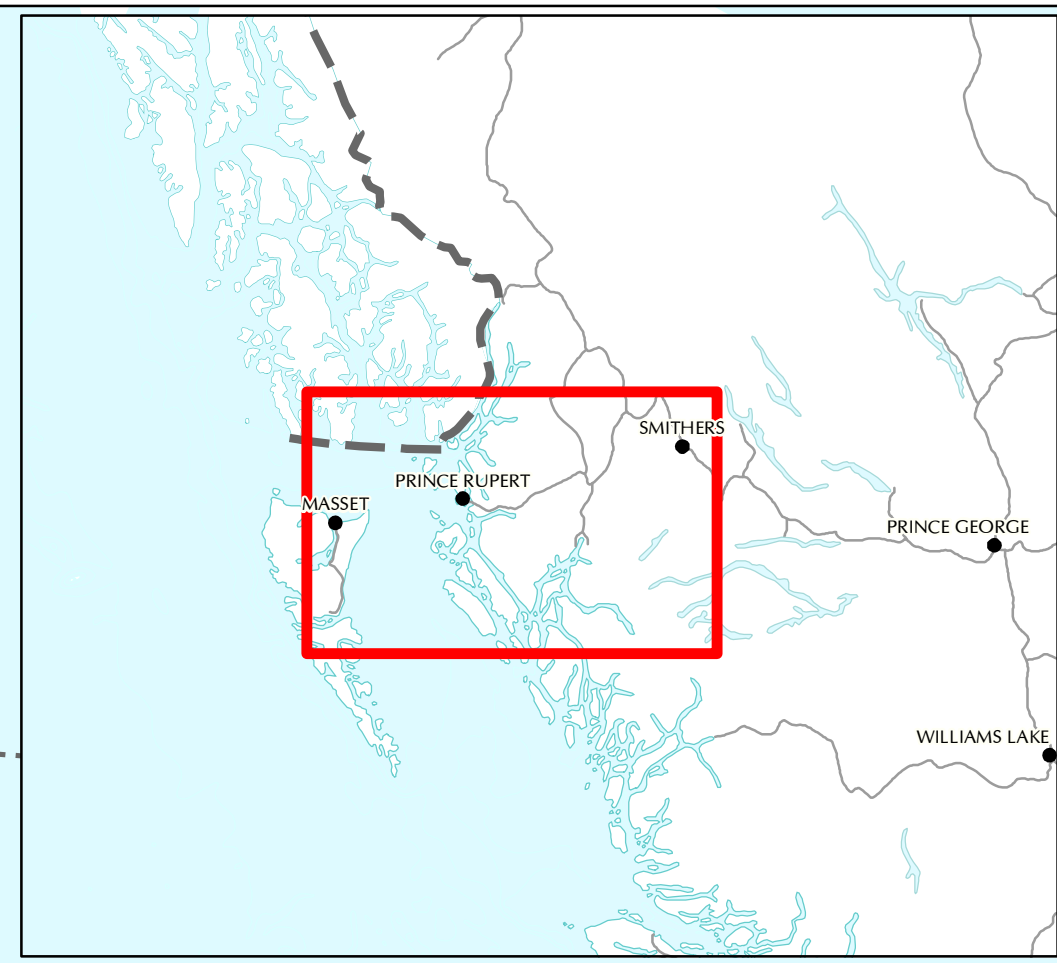

Kitselas Harvest Area

Kitselas Harvest Area

Produced by: GeoBC
Created by: Decision Support Section, fm
Coordinate System: PCS Albers
Date: January 28, 2026
Produced for:
Ministry of Indigenous Relations and Reconciliation