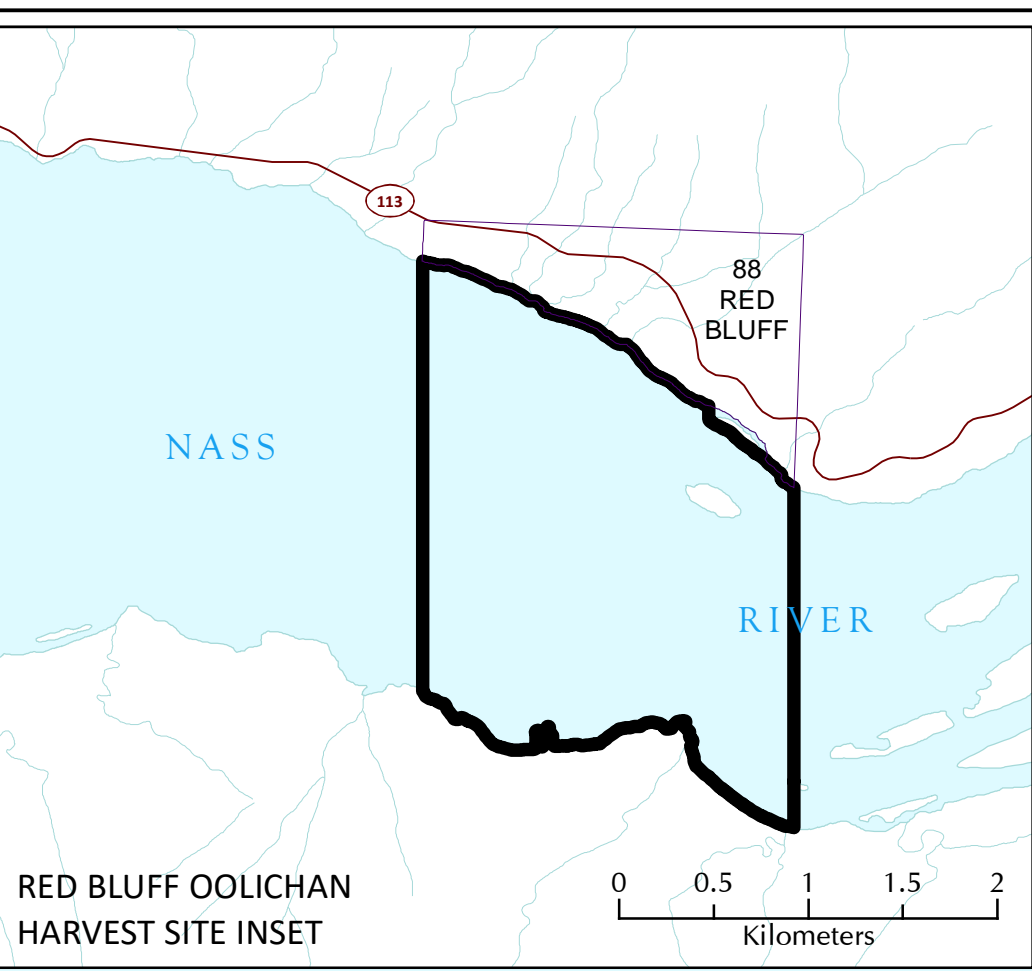

Kitselas Harvest Area

 Kitselas Harvest Area

Produced by: GeoBC
Created by: Decision Support Section, fm
Coordinate System: PCS Albers
Date: January 28, 2026
Produced for:
Ministry of Indigenous Relations and Reconciliation

Project/Projet and Information/Information: GeoBC Project/Projet Large Format - Treaty/Kitselas - Harvest Area - Dashboard - Dashboard (2026-01-28) (1:21:10)

Impact Assessment Area

Impact Assessment Area