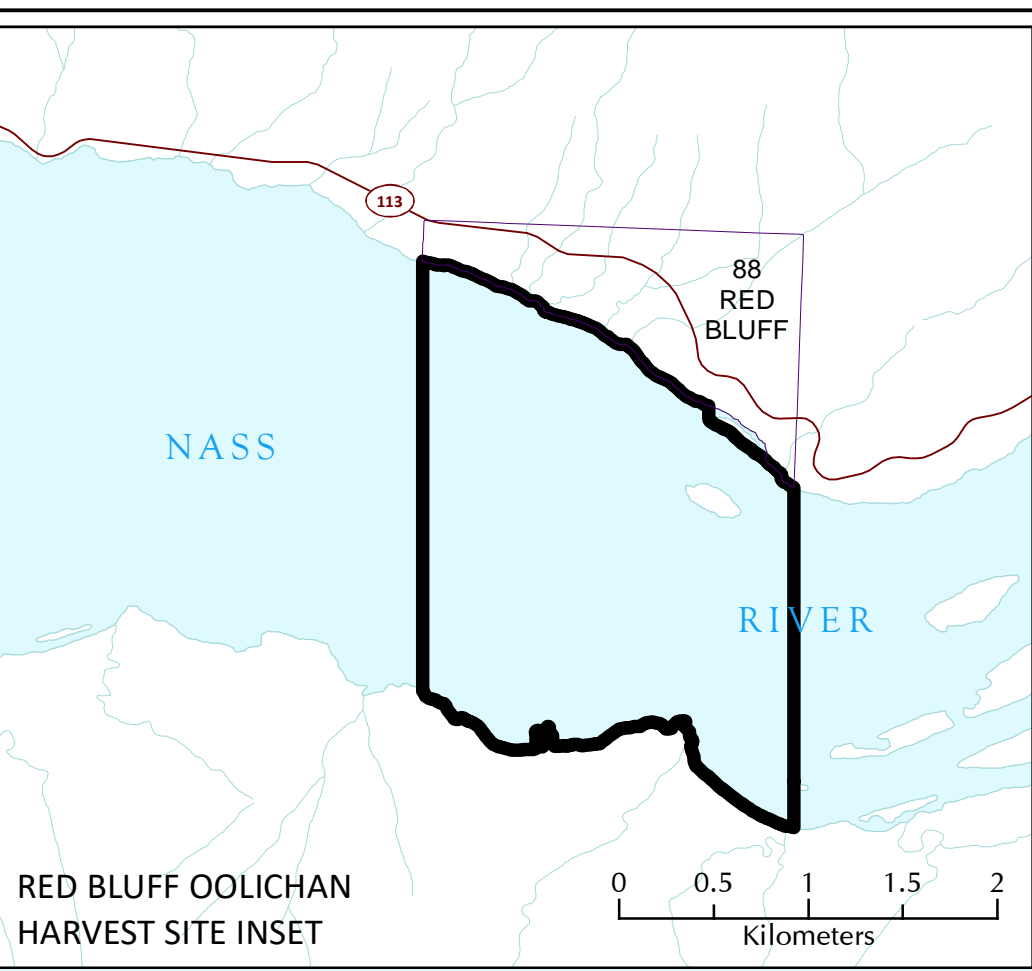

Kitselas Fishing Area

Kitselas Fishing Area

Produced by: GeoBC
Created by: Decision Support Section, im
Coordinate System: PCS Albers
Date: February 20, 2026
Produced for:
Ministry of Indigenous Relations and Reconciliation

Ministry of Indigenous Relations and Reconciliation

C:\Users\Public\Documents\GIS\Projects\Kitselas_FishingArea_Database.mxd [2026.02.20 11:15:45]