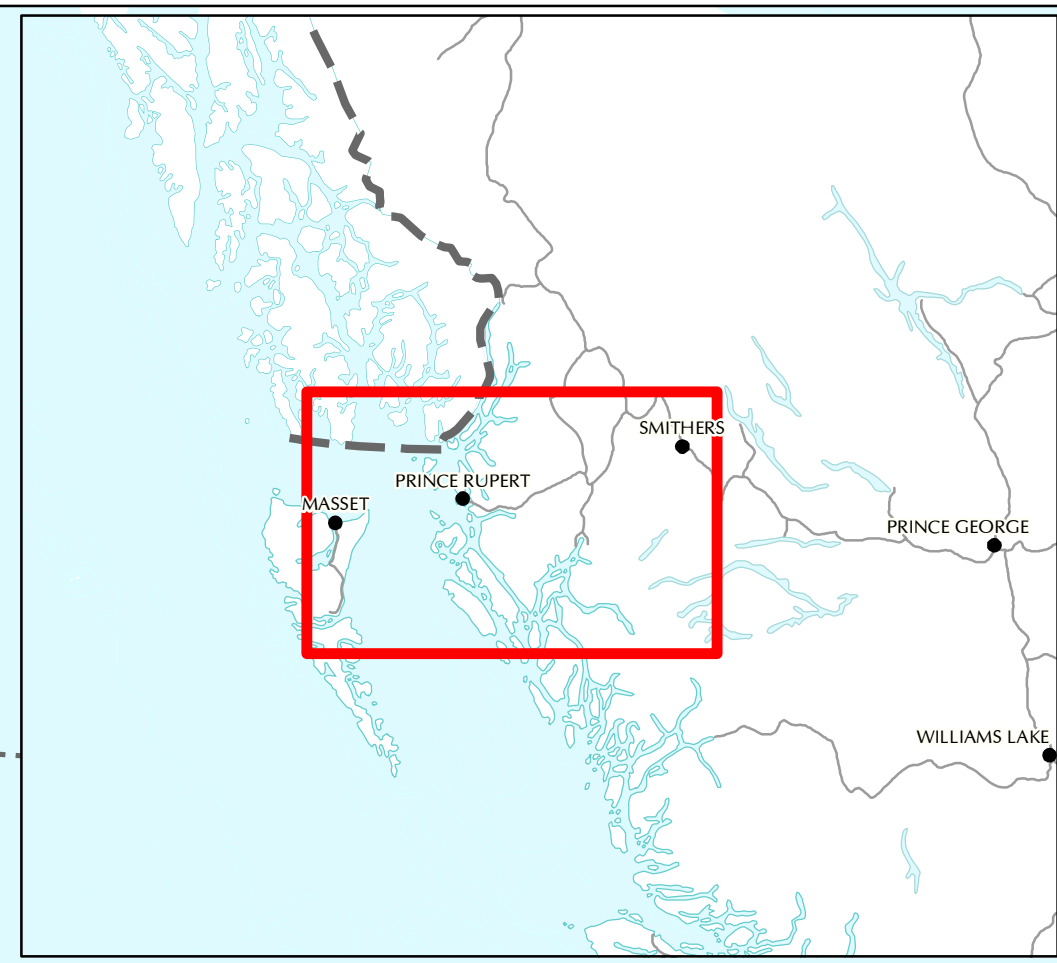

Kitselas Migratory Birds Harvest Area

Kitselas Migratory Birds Harvest Area

Produced by: GeoBC
Created by: Decision Support Section, fm
Coordinate System: PCS Albers
Date: January 28, 2026
Produced for:
Ministry of Indigenous Relations and Reconciliation

\\projects\kitselas_and_kitsumilum\Final\Agreement\MIGBSE_Project\LargeFormat_TreatyArea_MigratoryBirdsHarvestArea_Docx.mxd (2026.01.28) [1:25:47]