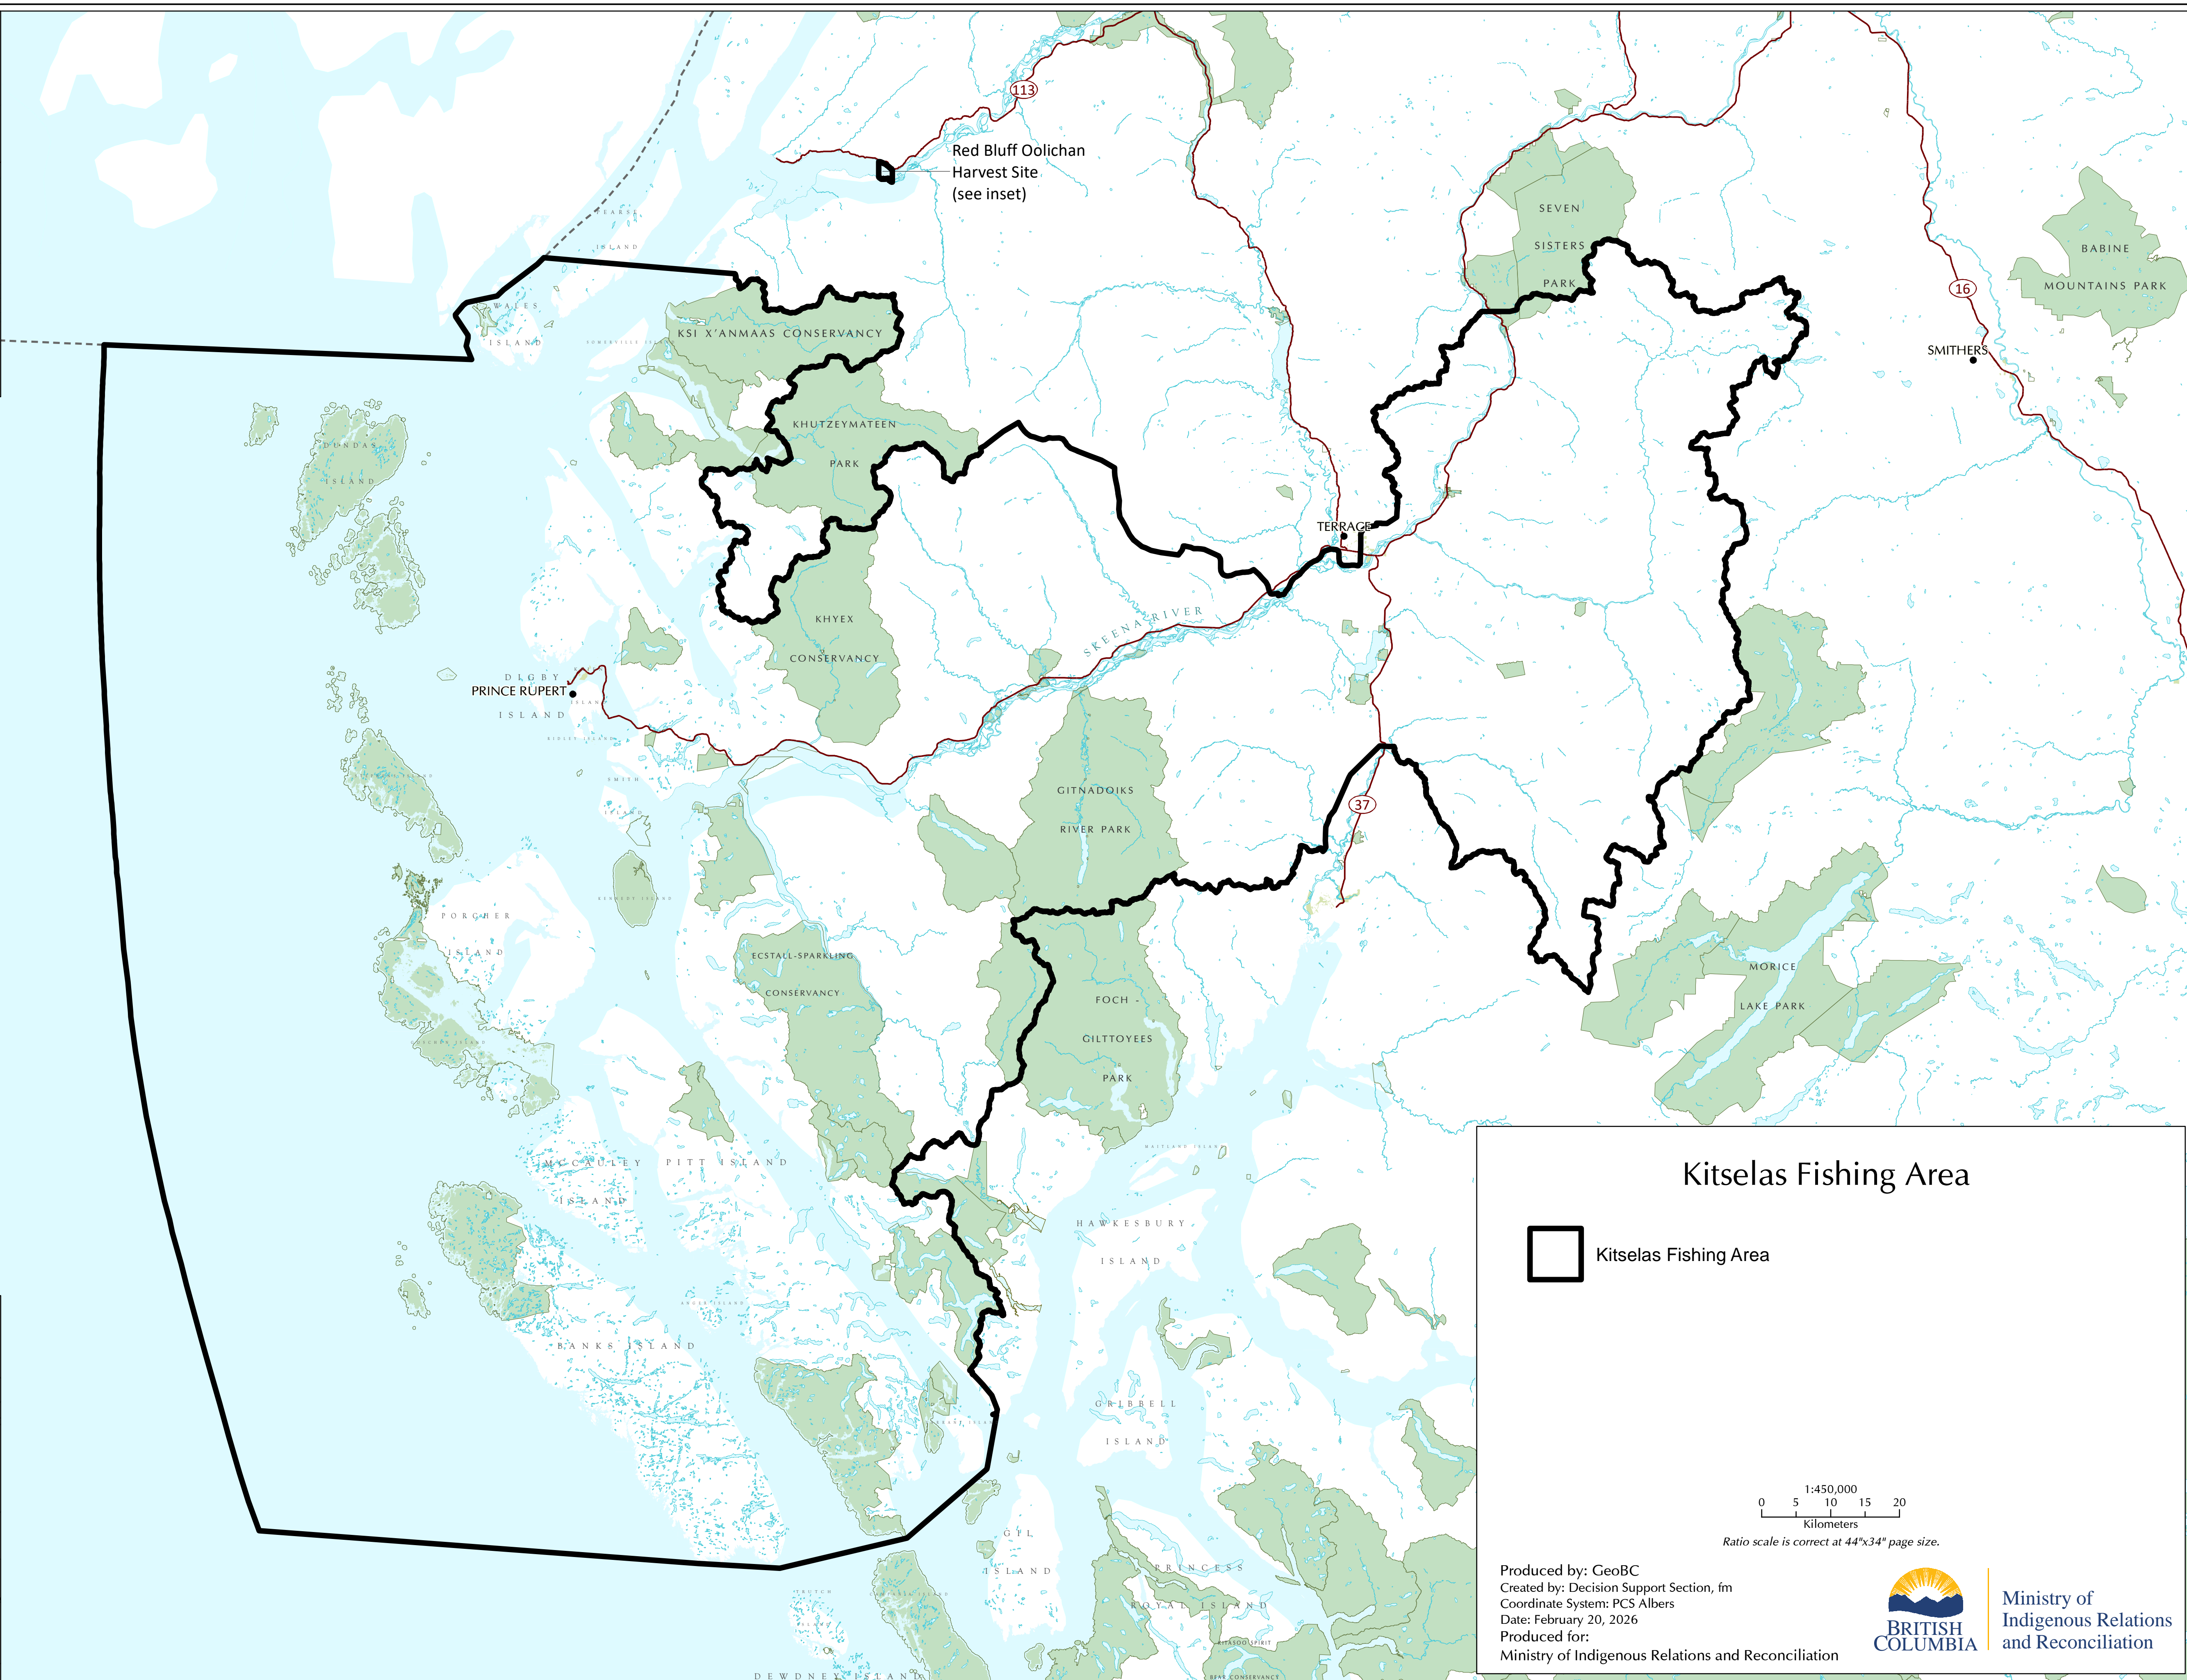

TABLE OF CONTENTS

Kitselas Harvest Area Map 1
Impact Assessment Area Map..... 2
Kitselas Migratory Birds Harvest Area Map 3
Kitselas Fishing Area Map 4

This Atlas consists of the authoritative maps of the areas that are shown at reduced scale for illustrative purposes in Appendix A, Appendix J Part 2 and Appendix K Parts 1 and 2 of the Kitselas Treaty.

Ministry of Indigenous Relations and Reconciliation

C:\projects\basins and\Kitsumiyum\Map\Agreement\GIS\Project\LargeFormat_Terrace\Map\ImpactAssessmentArea_Data.mxd (26.02.2017.11:02:27)

Kitselas Migratory Birds Harvest Area

 Kitselas Migratory Birds Harvest Area

Produced by: GeoBC
Created by: Decision Support Section, fm
Coordinate System: PCS Albers
Date: January 28, 2026
Produced for:
Ministry of Indigenous Relations and Reconciliation

\\projects\kitselas_and_kitsumilum\Final\Agreement\MIGBSE_Project\LargeFormat_TreatyArea_MigratoryBirdsHarvestArea_Docx.mxd (2026.01.28) [1:25:47]

Kitselas Fishing Area

Kitselas Fishing Area

Produced by: GeoBC
 Created by: Decision Support Section, im
 Coordinate System: PCS Albers
 Date: February 20, 2026
 Produced for:
 Ministry of Indigenous Relations and Reconciliation