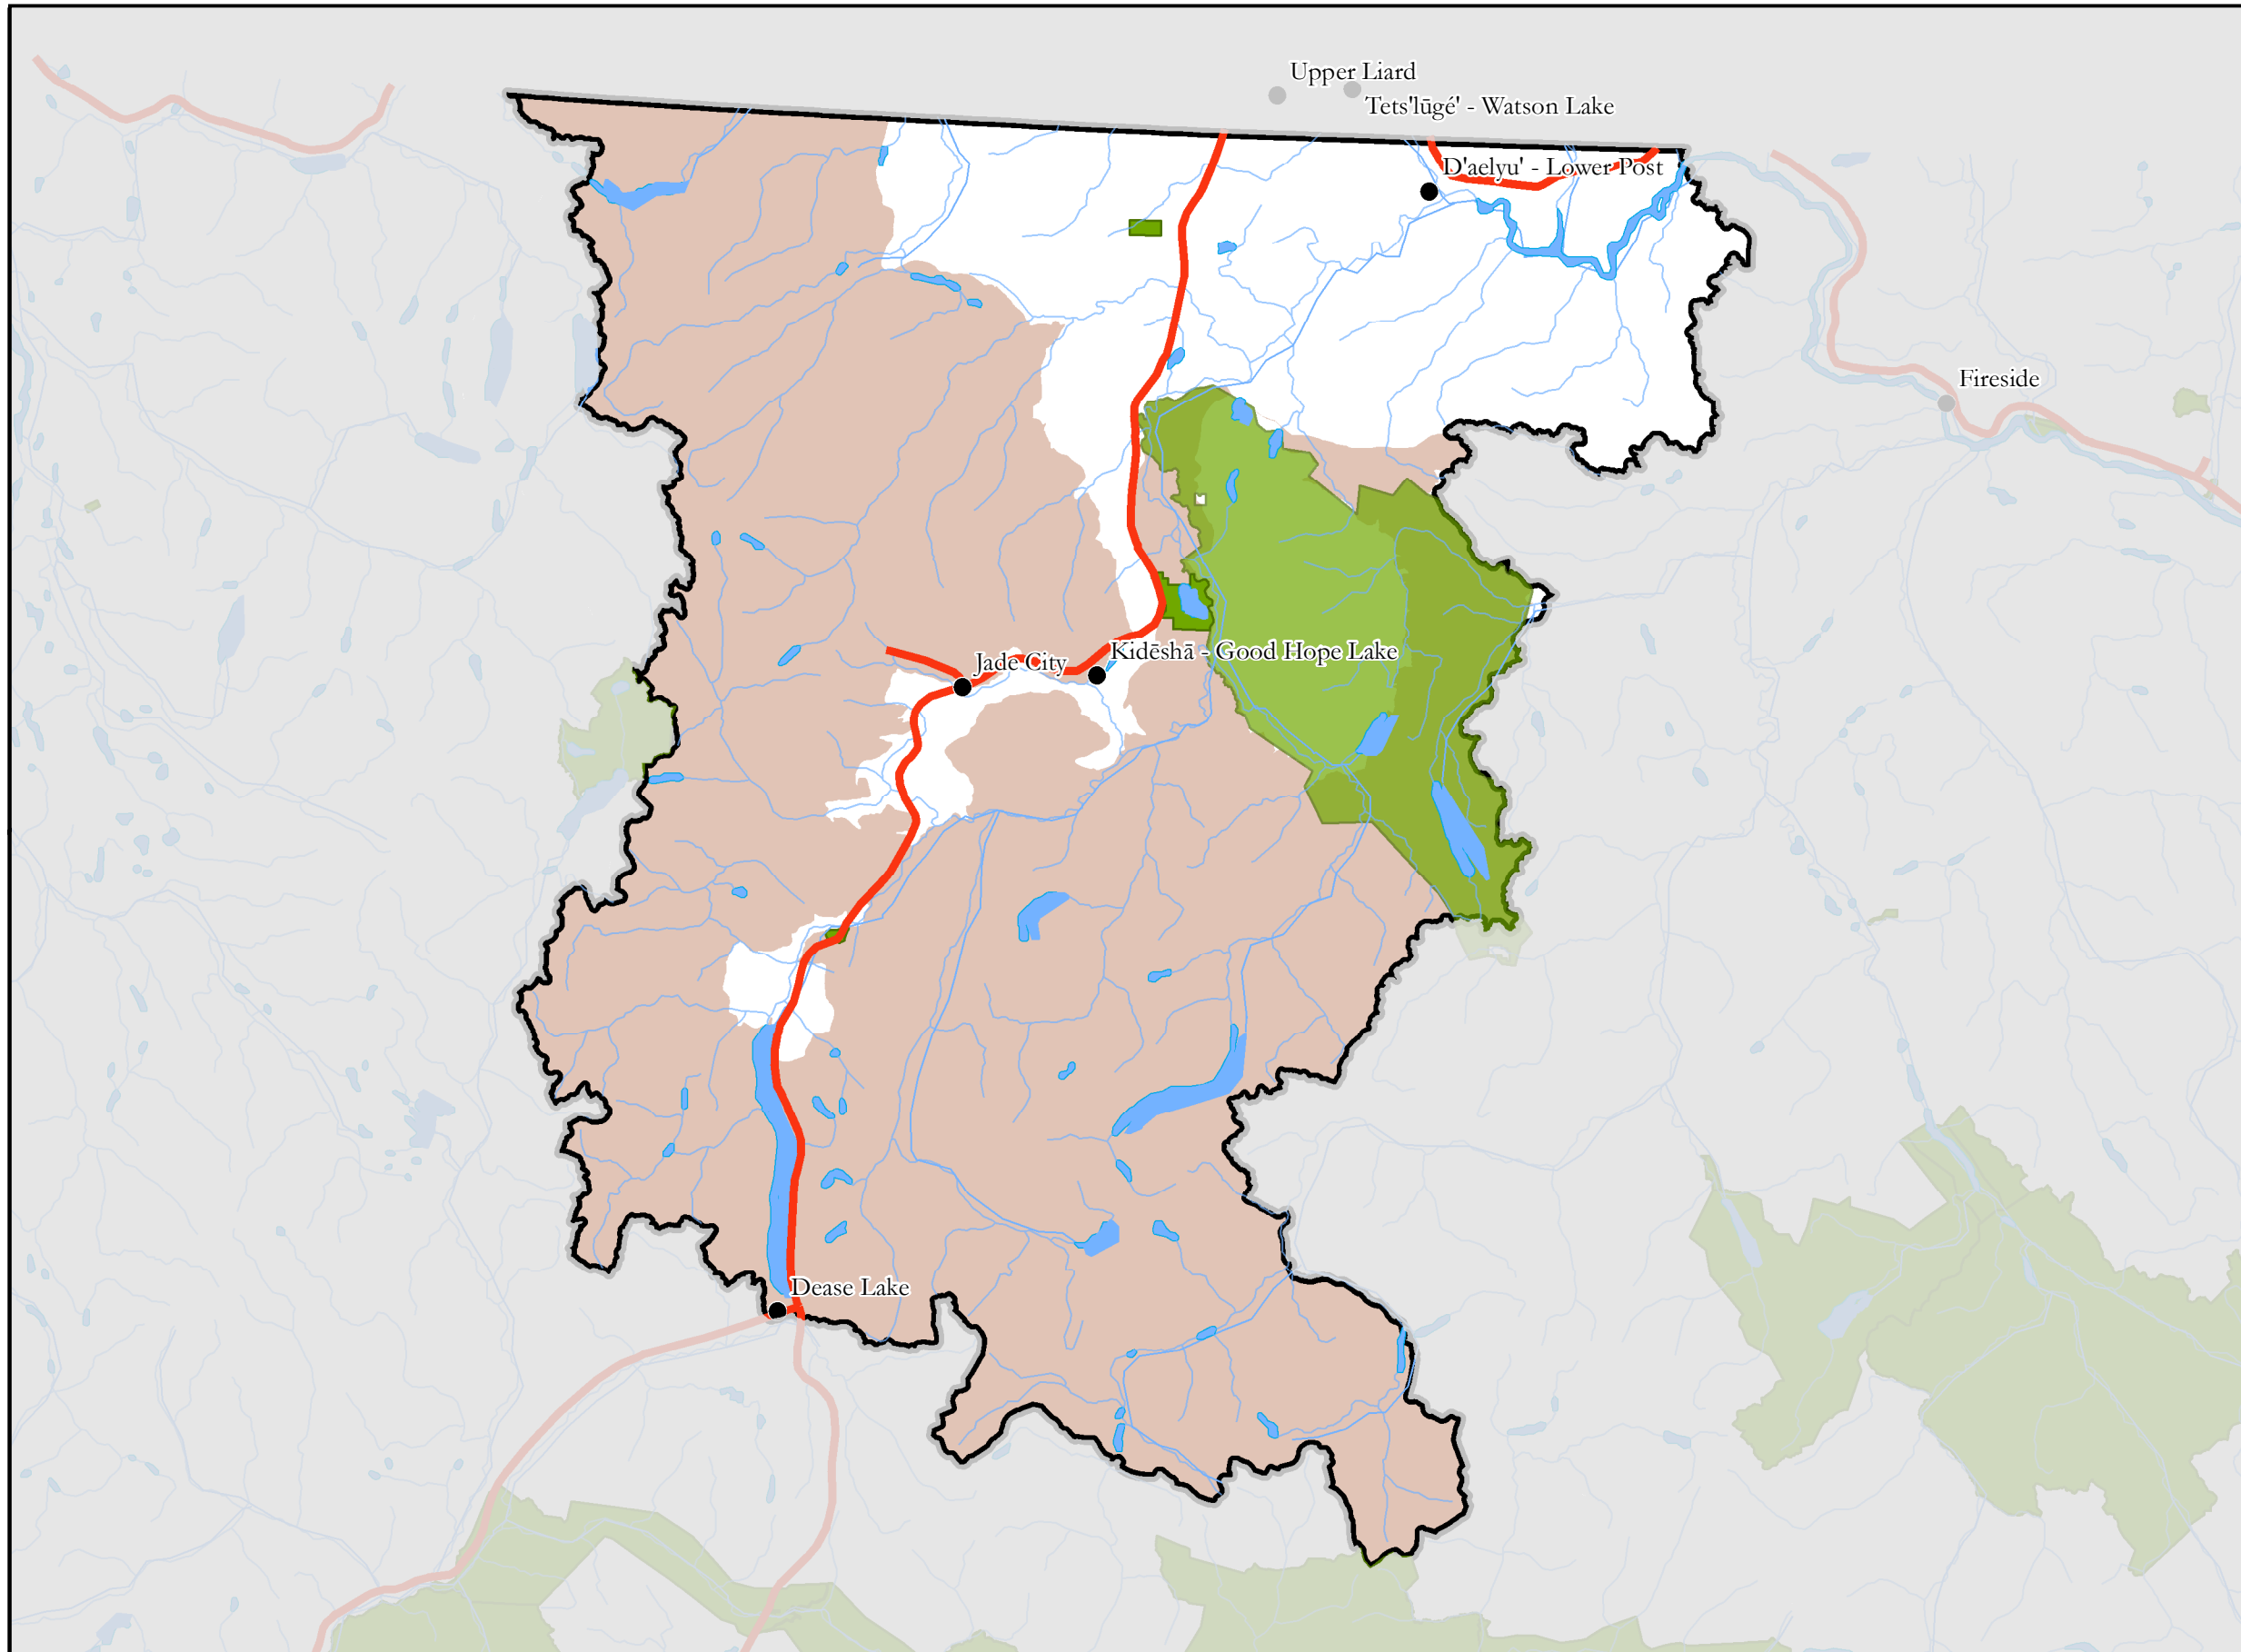

Dease-Liard Sustainable Resource Management Plan (2026):

~ Timber Area B ~

- Dease-Liard SRMP
- Communities
- Highway
- Parks, protected areas, conservancies
- Timber Area B

1:1,000,000

NAD83 BC_Albers